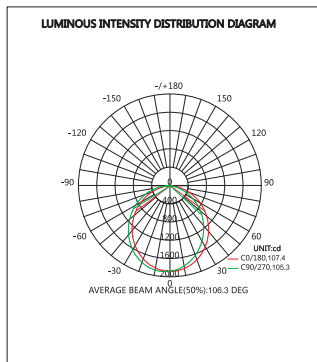

Architectural Luminaire

TECHNICAL INFORMATION

Size	Lumens	Wattage	lumen/W	lumen/ft	Watt/ft
4ft	4,900	45	109	1,225	11.25
8ft	9,800	90			

Testing on 4000K 85 CRI

DISTRIBUTION & OPTICAL

ACCESSORIES

IP66-PM
Pendant mount