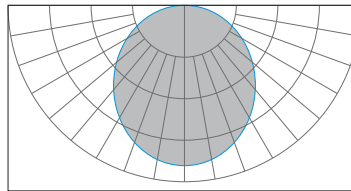

Architectural Luminaire

TECHNICAL INFORMATION

Size	Lumens	Wattage	lumen/W	lumen/ft	Watt/ft
4ft	4,900	45	109	1,225	11.25
8ft	9,800	90			

Testing on 4000K 85 CRI

DISTRIBUTION & OPTICAL

ACCESSORIES

IP66-PM
Pendant mount