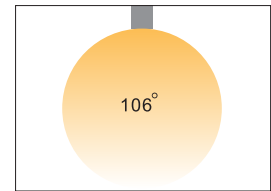

Architectural Luminaire

TECHNICAL INFORMATION

Size	Lumens	Wattage	lumen/W	lumen/ft	Watt/ft
4ft	4,900	45	109	1,225	11.25
8ft	9,800	90			

Testing on 4000K 85 CRI

DISTRIBUTION & OPTICAL

ACCESSORIES

IP66-PM
Pendant mount