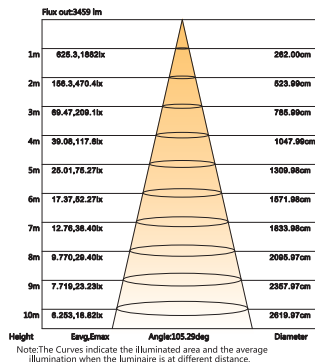

Architectural Luminaire

TECHNICAL INFORMATION

Size	Lumens	Wattage	lumen/W	lumen/ft	Watt/ft
4ft	4,900	45	109	1,225	11.25
8ft	9,800	90			

Testing on 4000K 85 CRI

DISTRIBUTION & OPTICAL

ACCESSORIES

IP66-PM
Pendant mount