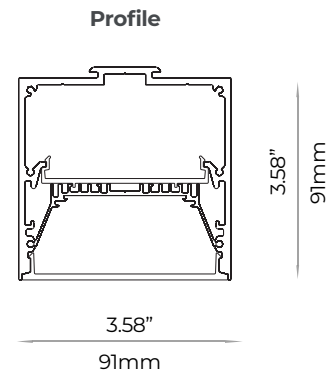

Linear - IP66 Direct 3.58"

Architectural Luminaire

SPECIFICATION

Construction

Extruded aluminum housing
Polycarbonate lens

Electrical

0-10V dimming: 100%-10%
Power factor >0.9
Integral Driver Standard

LED System

Available in 2700K, 3000K, 3500K, 4000K
CRI 85, CRI 90+ optional
Sustainable LED modules

Beam Angle

106°

Emergency Battery

Optional Emergency output
5 watts for 90 minutes

Finish

Standard: Polyester powder coat white,
black or Anodized silver

Environment

IP66
IK10
Salt spray tested to
IEC60068-2-11 standards
-30°C to 45°C (-22°F to 113°F)

Certificates

ETL and cETL.
Rated Lifetime of L70 50,000+ hrs

Warranty

5 year limited parts warranty

DIMENSIONS

MOUNTING OPTIONS

PM

Pendant mount

CM

Ceiling mount

WM

Wall mount

RM

Recessed

Pendant mount- G 3/4" Threaded Rod by others