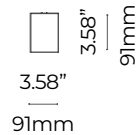

DIMENSIONS