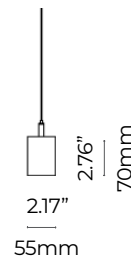

DIMENSIONS

Profile