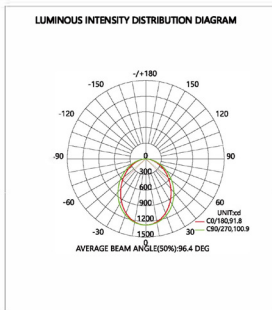

Wall & Ceiling Mount Power Cable Length
ST- Standard 1ft (11.8" 300mm)

Linear - Direct 2.67" LL5570

Architectural Luminaire

SPECIFICATION

Construction

Extruded aluminum housing
Polycarbonate lens

Beam Angle

Ceiling mount

WC

Wall mount

RE

Recessed Trimless/T-bar

Linear - Direct 2.67" LL5570

Architectural Luminaire

TECHNICAL INFORMATION

Size	Lumens	Wattage	lumen/W	lumen/ft	Watt/ft
3ft	2,300	23	100	775	7.8
4ft	3,100	31			
6ft	4,600	46			
8ft	6,100	61			

Based on 4000K

DISTRIBUTION & OPTICAL

EXTENSION