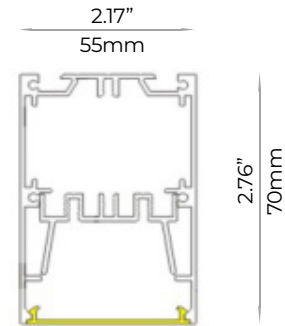

MOUNTING OPTION

SW
Suspended wire

CM
Ceiling mount

WC
Wall mount

RE-TL
Recessed Trimless

RE-T
Recessed T-bar

Suspended Cable Length
ST- Standard 5ft (60" 1500mm)

Suspended Power Cable Length
ST- Standard 5ft (60" 1500mm)

Wall & Ceiling Mount Power Cable Length
ST- Standard 1ft (11.8" 300mm)

Linear - Direct 2.67" LL5570

Architectural Luminaire

SPECIFICATION

Construction

Extruded aluminum housing
Polycarbonate lens

Beam Angle

Warranty

5 year limited parts warranty

DIMENSIONS

Profile

MOUNTING OPTIONS

SW

Suspended canopy

CM

Ceiling mount

WC

Wall mount

RE

Recessed Trimless/T-bar

Linear - Direct 2.67" LL5570

Architectural Luminaire

TECHNICAL INFORMATION