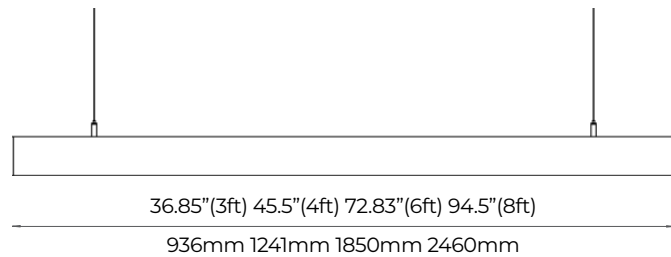

Linear - Direct 2.67" LL5570

Architectural Luminaire

SPECIFICATION

Construction

Extruded aluminum housing
Polycarbonate lens

Beam Angle

96°

Environment

Suitable for dry or damp locations
Indoor use only
-20°C to 40°C (-4°F to 104°F)

Electrical

0-10V dimming: 100%-10%
Power factor >0.9
Integral Driver Standard

Emergency Battery

Optional Emergency output
5 watts for 90 minutes

Certificates

ETL and cETL.
Rated Lifetime of L70 50,000+ hrs

LED System

Available in 2700K, 3000K, 3500K, 4000K
CRI 85, CRI 90+ optional
Sustainable LED modules

Finish

Standard: Polyester powder coat white,
black or custom finish (Specify RAL#)

Warranty

5 year limited parts warranty

DIMENSIONS

Profile

MOUNTING OPTIONS

Suspended canopy

Ceiling mount

Wall mount

Recessed Trimless/T-bar