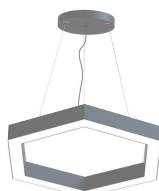

SW
Suspended wire

SC
Suspended canopy

SM
Surface mount

Hexagon Frame - Direct

Architectural Surface / Suspended Luminaire

TECHNICAL INFORMATION

Model	Fixture Dimension (Dia x Width)		Total		# of Sections	Canopy Diameter (Suspended)	
	feet	inch	Lumens	Wattage		inch	mm
1925	1.6ft	18.9 x 3.0	2,625	25	1	9.8	250
2440	2ft	23.6 x 3.0	4,200	40	1	9.8	250
3690	3ft	35.4 x 3.0	9,450	90	1	9.8	250
48180	4ft	47.2 x 3.0	18,900	180	1	9.8	250