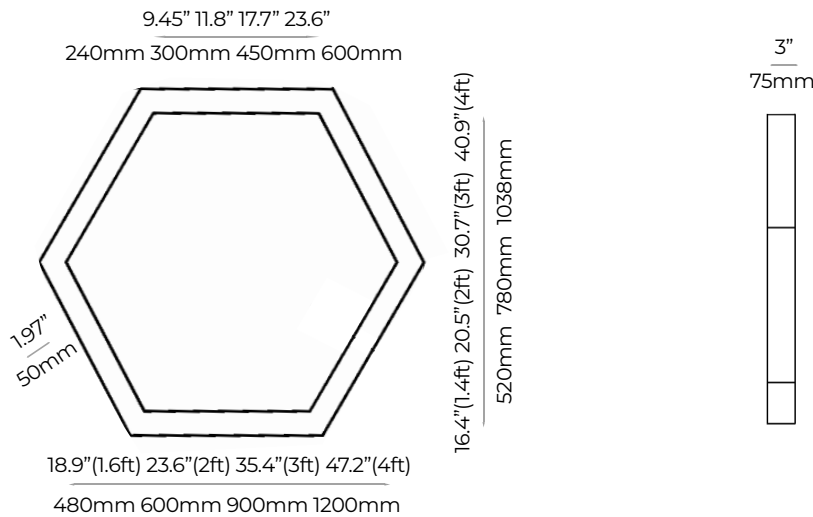

Hexagon Frame - Direct

Architectural Surface / Suspended Luminaire

SPECIFICATION

Construction

Extruded aluminum housing
Polycarbonate lens

Electrical

0-10V dimming: 100%-10%
Power factor >0.9
Integral Driver or Remote Driver v

LED System

Available in 2700K, 3000K, 3500K, 4000K
CRI 90+
Sustainable LED modules

Beam Angle

120°

Emergency Battery

Optional Emergency output
5 watts for 90 minutes

Finish

Standard: Polyester powder coat white,
black or custom finish (Specify RAL#)
Example: Grey RAL#9006

Environment

Suitable for dry or damp locations
Indoor use only
-20°C to 40°C (-4°F to 104°F)

Certificates

ETL and cETL.
Rated Lifetime of L70 50,000+ hrs

Warranty

5 year limited parts warranty

DIMENSIONS

MOUNTING OPTIONS