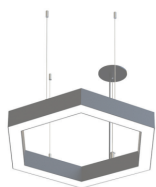

SW
Suspended wire

SC
Suspended canopy

SM
Surface mount

Hexagon Frame - Direct

Architectural Surface / Suspended Luminaire

TECHNICAL INFORMATION

Model	Fixture Dimension (Dia x Width)		Total		# of Sections	Canopy Diameter (Suspended)	
	feet	inch	Lumens	Wattage		inch	mm
1925	1.6ft	18.9 x 3.0	2,625	25	1	9.8	250
2440	2ft	23.6 x 3.0	4,200	40	1	9.8	250
3690	3ft	35.4 x 3.0	9,450	90	1	9.8	250
48180	4ft	47.2 x 3.0	18,900	180	1	9.8	250