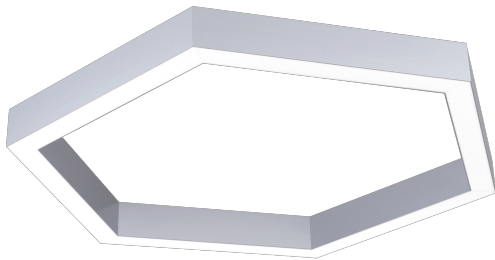

Hexagon Frame - Direct

Architectural Surface / Suspended Luminaire

PROJECT: TYPE: DATE:

NOTES:

Specification grade architectural round fixtures deliver minimalistic and distinctive lines that are able to endorse any design of hospitality, dealership and commercial space.

- Available from 19" to 48" diameter
- Lumens from 2,625LM to 4,200LM
- Low profile housing 3" height
- Extruded aluminum housing
- 90+ CRI
- Suspended & surface mount

WHITE

BLACK

CUSTOM

ORDERING GUIDE Example: HEXFD-2440-40K-U-DM-90-WH-WH-SW

Hexagon Frame - Direct

Architectural Surface / Suspended Luminaire

SPECIFICATION

Construction

Extruded aluminum housing
Polycarbonate lens

Electrical

0-10V dimming: 100%-10%
Power factor >0.9
Integral Driver or Remote Driver v

SW
Suspended wire

SC
Suspended canopy

SM
Surface mount

Hexagon Frame - Direct

Architectural Surface / Suspended Luminaire

TECHNICAL INFORMATION

Model	Fixture Dimension (Dia x Width)		Total		# of Sections	Canopy Diameter (Suspended)	
	feet	inch	Lumens	Wattage		inch	mm
1925	1.6ft	18.9 x 3.0	2,625	25	1	9.8	250
2440	2ft	23.6 x 3.0	4,200	40	1	9.8	250
3690	3ft	35.4 x 3.0	9,450	90	1	9.8	250
48180	4ft	47.2 x 3.0	18,900	180	1	9.8	250