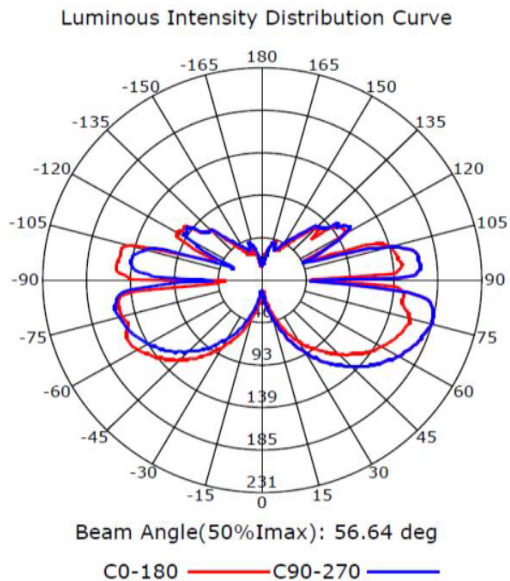

Circo Ring - Inner

Architectural Suspended Luminaire

TECHNICAL INFORMATION

Model	Fixture Dimension (Dia x H)			Fixture (Width x Height)	Total		# of Sections	Suspension Points	Canopy Diameter		# of Driver
	feet	inch	mm		Lumens	Wattage			inch	mm	
2432	2ft	23.6"	600	1.4 x 1.3	2,240	32	1	3	9.8	250	1
3640	3ft	35.4"	900	1.4 x 1.3	2,800	40	1	3	9.8	250	1
4870	4ft	47.2"	1200	1.4 x 1.3	4,900	70	1	4	9.8	250	2
6080	5ft	59.1"	1500	1.4 x 1.3	5,600	80	1	4	9.8	250	2

DISTRIBUTION & OPTICAL