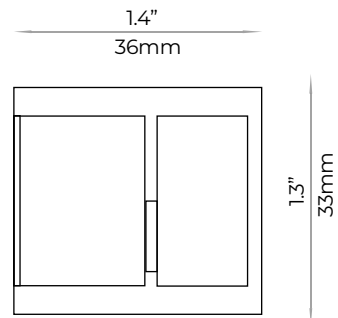

- Available from 24" to 60" diameter
- Lumens from 2,240LM to 5,600LM
- Low profile housing 1.3" height
- Extruded aluminum housing
- 90+ CRI
- Suspended & surface mount

ORDERING GUIDE Example: RIN-3640-40K-U-DM-90-WH-WH-SW

MOUNTING OPTION

SW
Suspended wire

SC
Suspended canopy

SM
Surface mount

Suspended Cable Length
ST- Standard 5ft (60" 1500mm)

Suspended Power Cable Length
ST- Standard 5ft (60" 1500mm)

Surface Mount Power Cable Length
ST- Standard 1ft (11.8" 300mm)

Warranty

5 year limited parts warranty

DIMENSIONS

Profile

23.6"(2ft) 35.4"(3ft) 47.2"(4ft) 59.1"(5ft)
600mm 900mm 1200mm 1500mm

MOUNTING OPTIONS

SW

Suspended wire

SC

Suspended canopy

SM

Surface mount

Circo Ring - Inner

Architectural Suspended Luminaire

TECHNICAL INFORMATION

Model	Fixture Dimension (Dia x H)			Fixture (Width x Height)	Total		# of Sections	Suspension Points	Canopy Diameter		# of Driver
	feet	inch	mm		Lumens	Wattage			inch	mm	
2432	2ft	23.6"	600	1.4 x 1.3	2,240	32	1	3	9.8	250	1
3640	3ft	35.4"	900	1.4 x 1.3	2,800	40	1	3	9.8	250	1
4870	4ft	47.2"	1200	1.4 x 1.3	4,900	70	1	4	9.8	250	2
6080	5ft	59.1"	1500	1.4 x 1.3	5,600	80	1	4	9.8	250	2