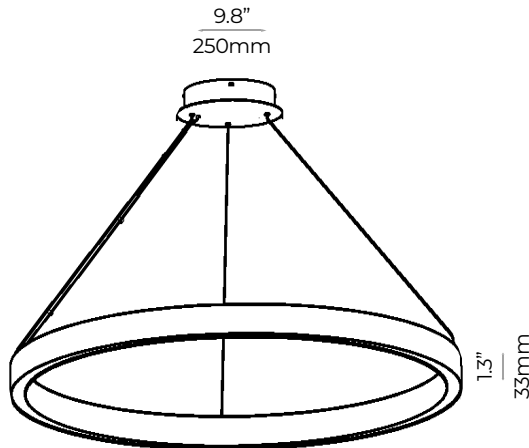

- Available from 24" to 60" diameter
- Lumens from 2,240LM to 5,600LM
- Low profile housing 1.3" height
- Extruded aluminum housing
- 90+ CRI
- Suspended & surface mount

ORDERING GUIDE Example: RIN-3640-40K-U-DM-90-WH-WH-SW

Warranty

5 year limited parts warranty

DIMENSIONS

Profile

23.6"(2ft) 35.4"(3ft) 47.2"(4ft) 59.1"(5ft)
600mm 900mm 1200mm 1500mm

MOUNTING OPTIONS

SW

Suspended wire

SC

Suspended canopy

SM

Surface mount

Circo Ring - Inner

Architectural Suspended Luminaire

TECHNICAL INFORMATION

Model	Fixture Dimension (Dia x H)			Fixture (Width x Height)	Total		# of Sections	Suspension Points	Canopy Diameter		# of Driver
	feet	inch	mm		Lumens	Wattage			inch	mm	
2432	2ft	23.6"	600	1.4 x 1.3	2,240	32	1	3	9.8	250	1
3640	3ft	35.4"	900	1.4 x 1.3	2,800	40	1	3	9.8	250	1
4870	4ft	47.2"	1200	1.4 x 1.3	4,900	70	1	4	9.8	250	2
6080	5ft	59.1"	1500	1.4 x 1.3	5,600	80	1	4	9.8	250	2