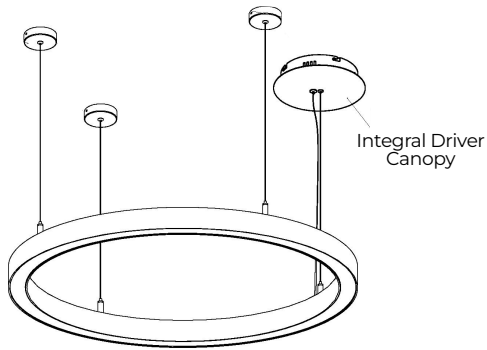

Warranty

5 year limited parts warranty

DIMENSIONS

Profile

23.6"(2ft) 35.4"(3ft) 47.2"(4ft) 59.1"(5ft)
600mm 900mm 1200mm 1500mm

MOUNTING OPTIONS

SW

Suspended wire

SC

Suspended canopy

SM

Surface mount

Circo Ring - Inner

Architectural Suspended Luminaire

TECHNICAL INFORMATION

Model	Fixture Dimension (Dia x H)			Fixture (Width x Height)	Total		# of Sections	Suspension Points	Canopy Diameter		# of Driver
	feet	inch	mm		Lumens	Wattage			inch	mm	
2432	2ft	23.6"	600	1.4 x 1.3	2,240	32	1	3	9.8	250	1
3640	3ft	35.4"	900	1.4 x 1.3	2,800	40	1	3	9.8	250	1
4870	4ft	47.2"	1200	1.4 x 1.3	4,900	70	1	4	9.8	250	2
6080	5ft	59.1"	1500	1.4 x 1.3	5,600	80	1	4	9.8	250	2

DISTRIBUTION & OPTICAL

Circo Ring - Inner

Architectural Suspended Luminaire

INSTALLATION DIAGRAMS

Integral Driver Canopy

Remote Driver