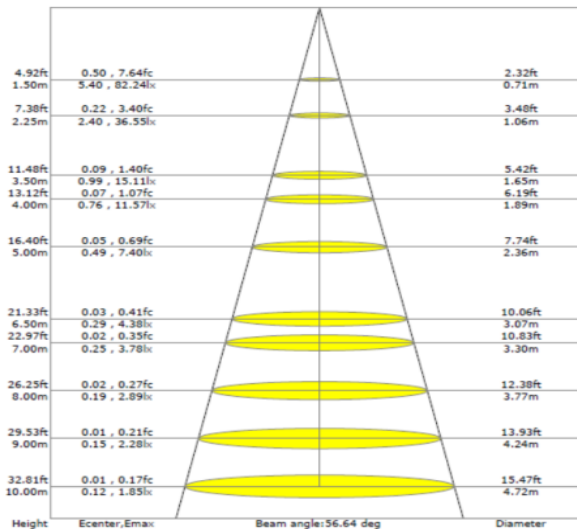

Circo Ring - Inner

Architectural Suspended Luminaire

TECHNICAL INFORMATION

Model	Fixture Dimension (Dia x H)			Fixture (Width x Height)	Total		# of Sections	Suspension Points	Canopy Diameter		# of Driver
	feet	inch	mm		Lumens	Wattage			inch	mm	
2432	2ft	23.6"	600	1.4 x 1.3	2,240	32	1	3	9.8	250	1
3640	3ft	35.4"	900	1.4 x 1.3	2,800	40	1	3	9.8	250	1
4870	4ft	47.2"	1200	1.4 x 1.3	4,900	70	1	4	9.8	250	2
6080	5ft	59.1"	1500	1.4 x 1.3	5,600	80	1	4	9.8	250	2

DISTRIBUTION & OPTICAL