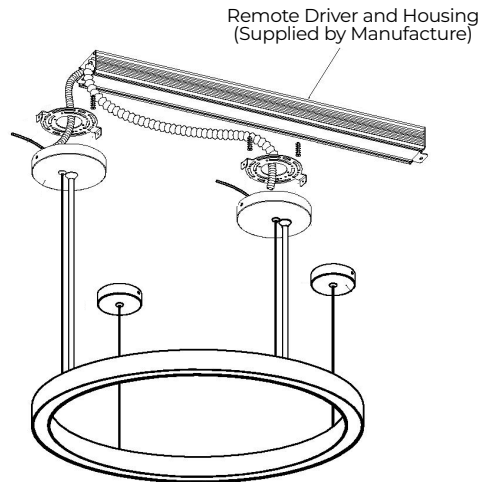

Warranty

5 year limited parts warranty

DIMENSIONS

Profile

23.6"(2ft) 35.4"(3ft) 47.2"(4ft) 59.1"(5ft)
600mm 900mm 1200mm 1500mm

MOUNTING OPTIONS

SW

Suspended wire

SC

Suspended canopy

SM

Surface mount

Circo Ring - Inner

Architectural Suspended Luminaire

TECHNICAL INFORMATION

Model	Fixture Dimension (Dia x H)			Fixture (Width x Height)	Total		# of Sections	Suspension Points	Canopy Diameter		# of Driver
	feet	inch	mm		Lumens	Wattage			inch	mm	
2432	2ft	23.6"	600	1.4 x 1.3	2,240	32	1	3	9.8	250	1
3640	3ft	35.4"	900	1.4 x 1.3	2,800	40	1	3	9.8	250	1
4870	4ft	47.2"	1200	1.4 x 1.3	4,900	70	1	4	9.8	250	2
6080	5ft	59.1"	1500	1.4 x 1.3	5,600	80	1	4	9.8	250	2

DISTRIBUTION & OPTICAL

Circo Ring - Inner

Architectural Suspended Luminaire

INSTALLATION DIAGRAMS

Integral Driver Canopy

Remote Driver