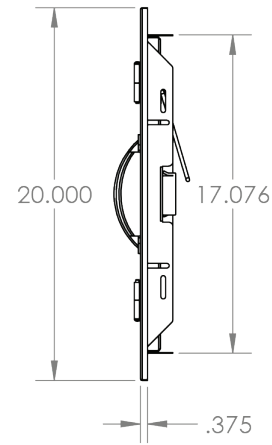

TrueFlame 22x20" Horizontal Access Door

SKU: TF-DH-22

Recommended Cut-Out:
19³/₈" W x 17³/₈" H

NOTES

DISCLAIMER

We recommend adding a 1/4" (.25) to the inner dimension to ensure the unit fits properly in the build out.