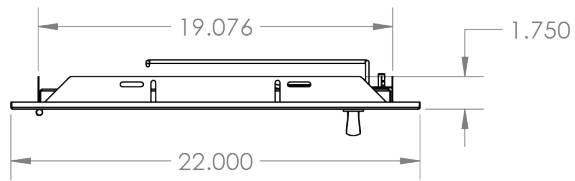

TrueFlame 22x20" Horizontal Access Door

SKU: TF-DH-22

Recommended Cut-Out:
19³/₈" W x 17³/₈" H

NOTES

DISCLAIMER

We recommend adding a 1/4" (.25) to the inner dimension to ensure the unit fits properly in the build out.