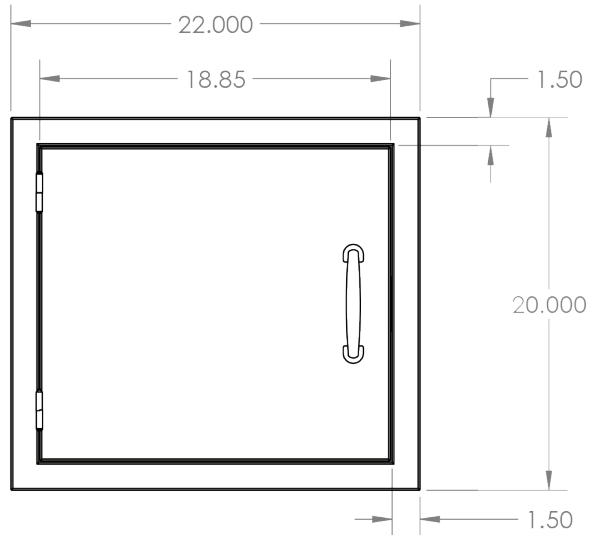

TrueFlame 22x20" Horizontal Access Door

SKU: TF-DH-22

Recommended Cut-Out:
19³/₈" W x 17³/₈" H

NOTES

DISCLAIMER

We recommend adding a 1/4" (.25) to the inner dimension to ensure the unit fits properly in the build out.