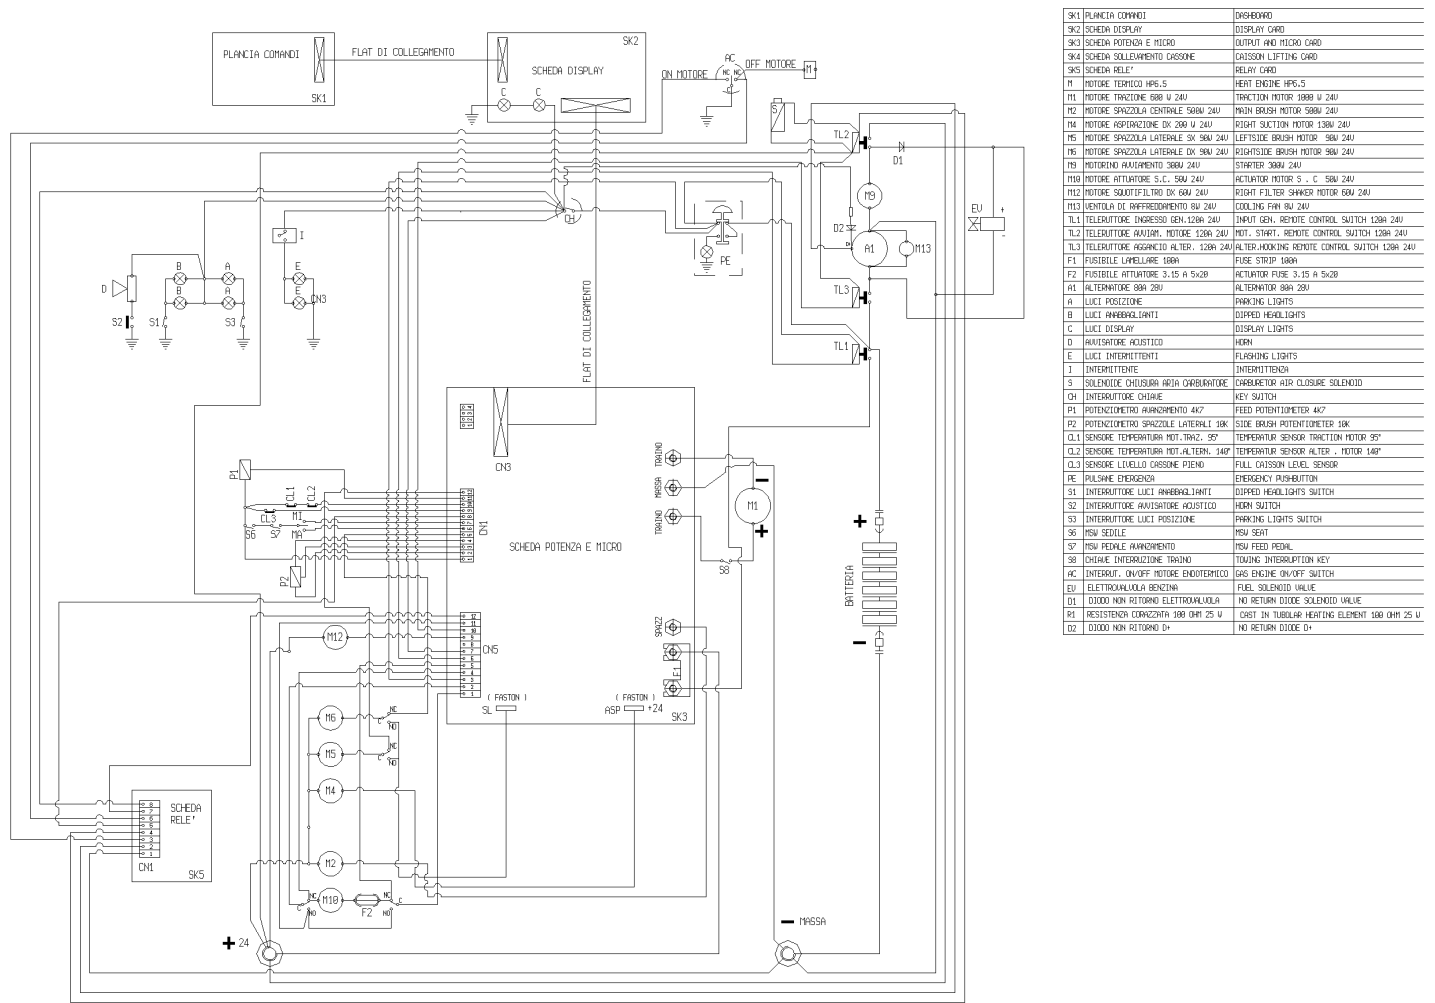

Ref. K	Part N.	Customer Part N.	Description	Qty	Validity: From To	Price
OTL3	METT45116		CONTACTOR 24V T106 P	1,00		--