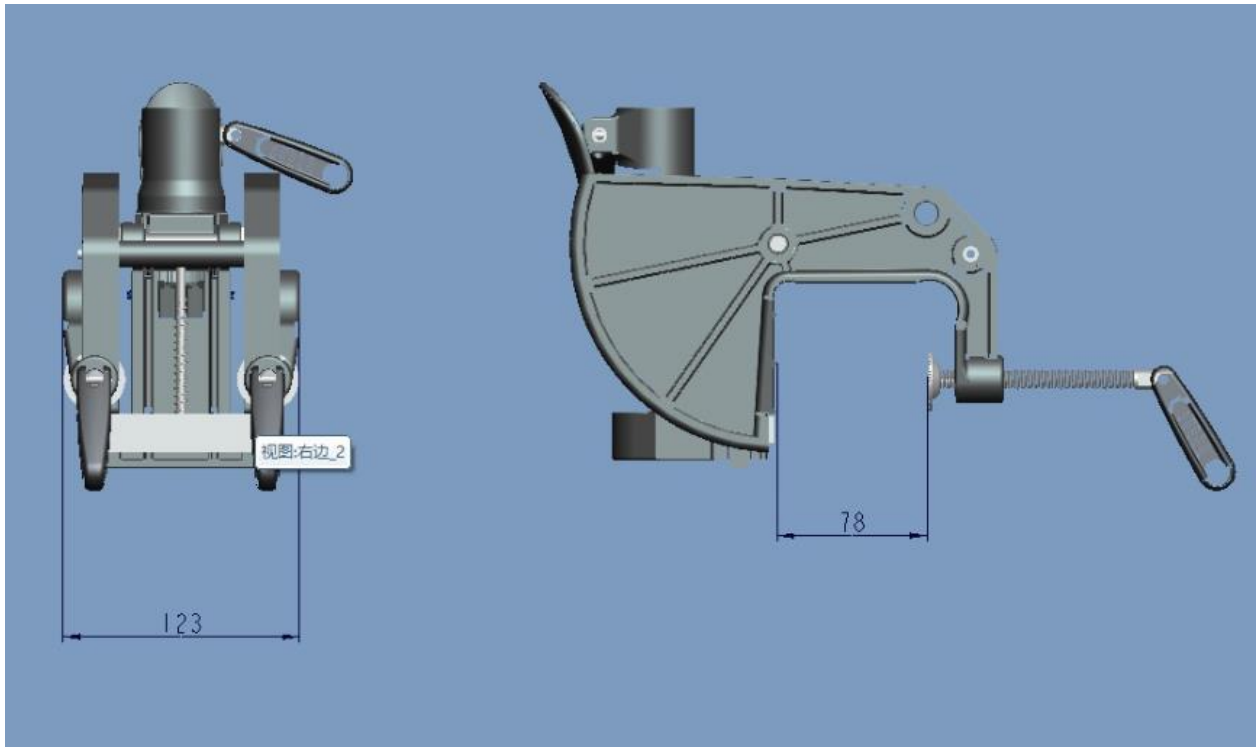

Dimensions

ABN: 96 065 126 605

Electric Motor Power Pty Ltd
1/10 Newcastle Road,
Bayswater 3153, Victoria
Australia
Phone: +61 3 9720 6366
email: sales@empl.com.au

The motor length will be different for each item (see below) but all other information remains the same.

1HP motor length is 255mm (EMP80)

1.5HP - 275mm (EMP100)

2.0HP - 295mm (EMP120)

3.0HP - 335mm (EMP160)