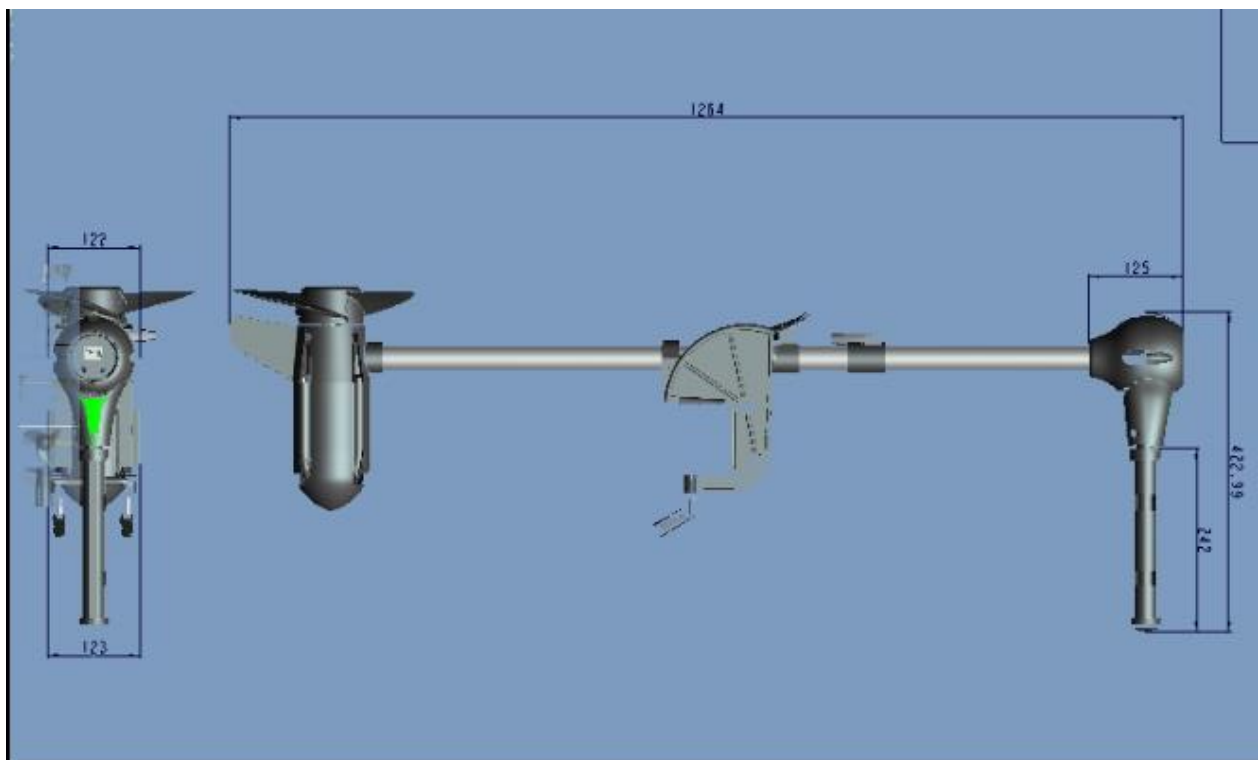

Dimensions