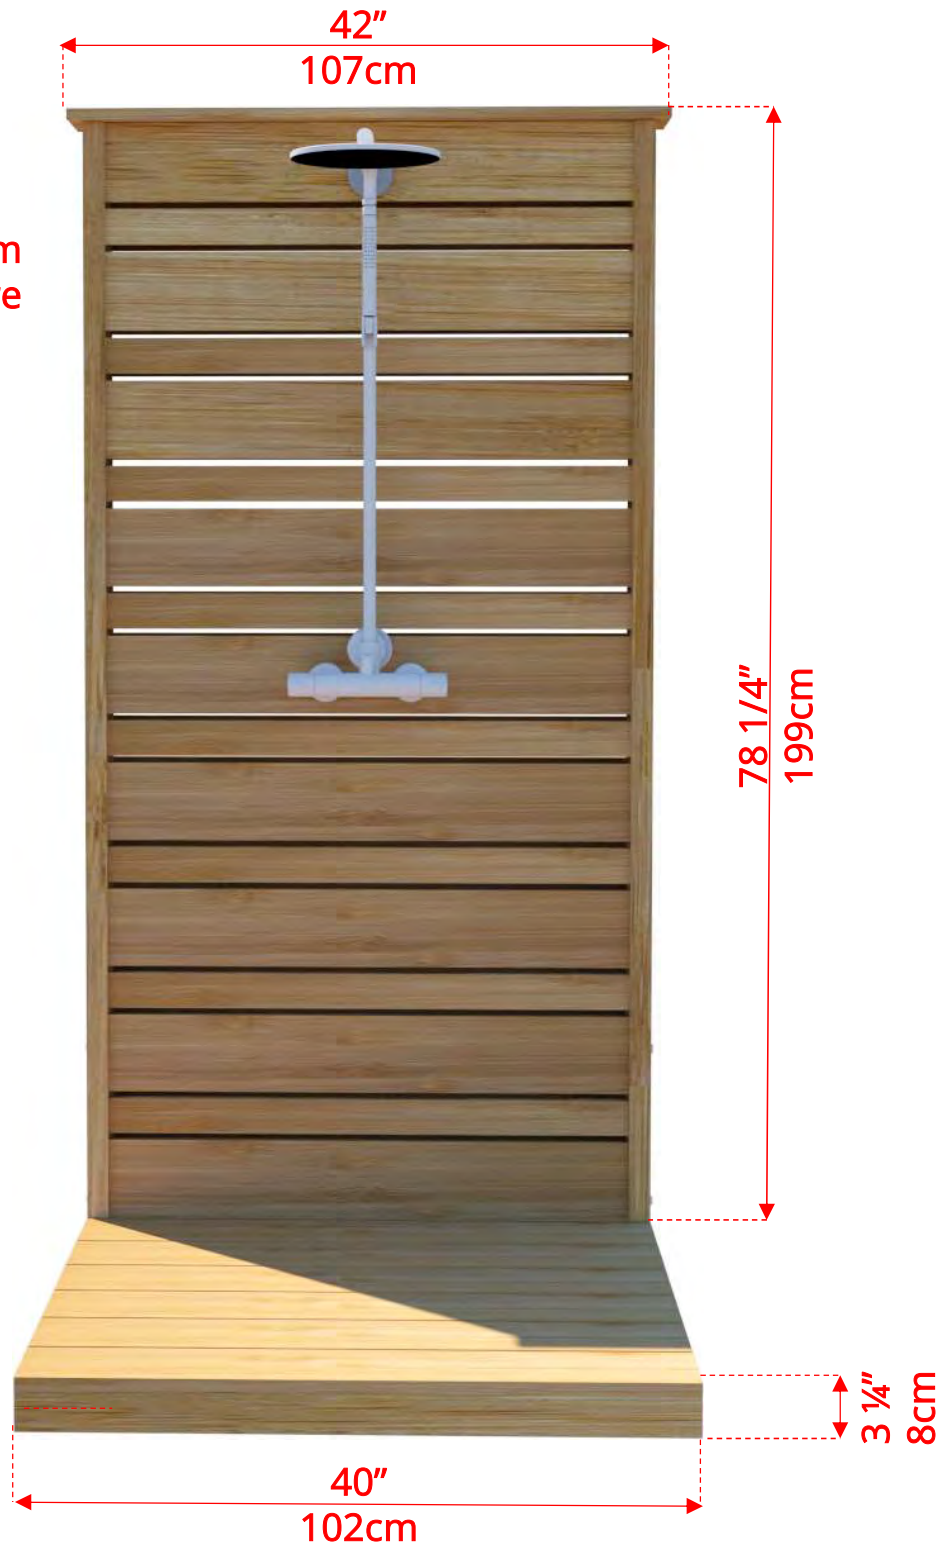

CTC205 Savannah Outdoor Shower

- Shown with optional Premium Shower Hardware (product # 720405)

Manufactured by:

tel: 888-923-9813 | info@leisurecraft.com | web: www.leisurecraft.com

CTC205 Savannah Outdoor Shower

Manufactured by:

tel: 888-923-9813 | info@leisurecraft.com | web: www.leisurecraft.com

- Shown with optional Premium Shower Hardware (product # 720405)