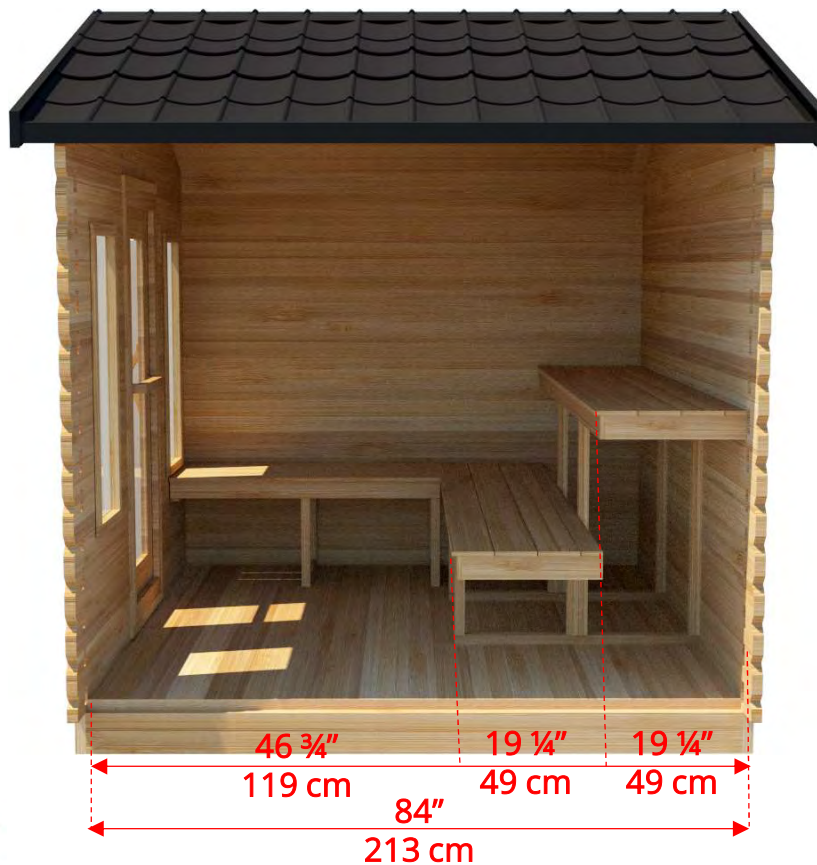

CT88W Georgian Cabin Sauna