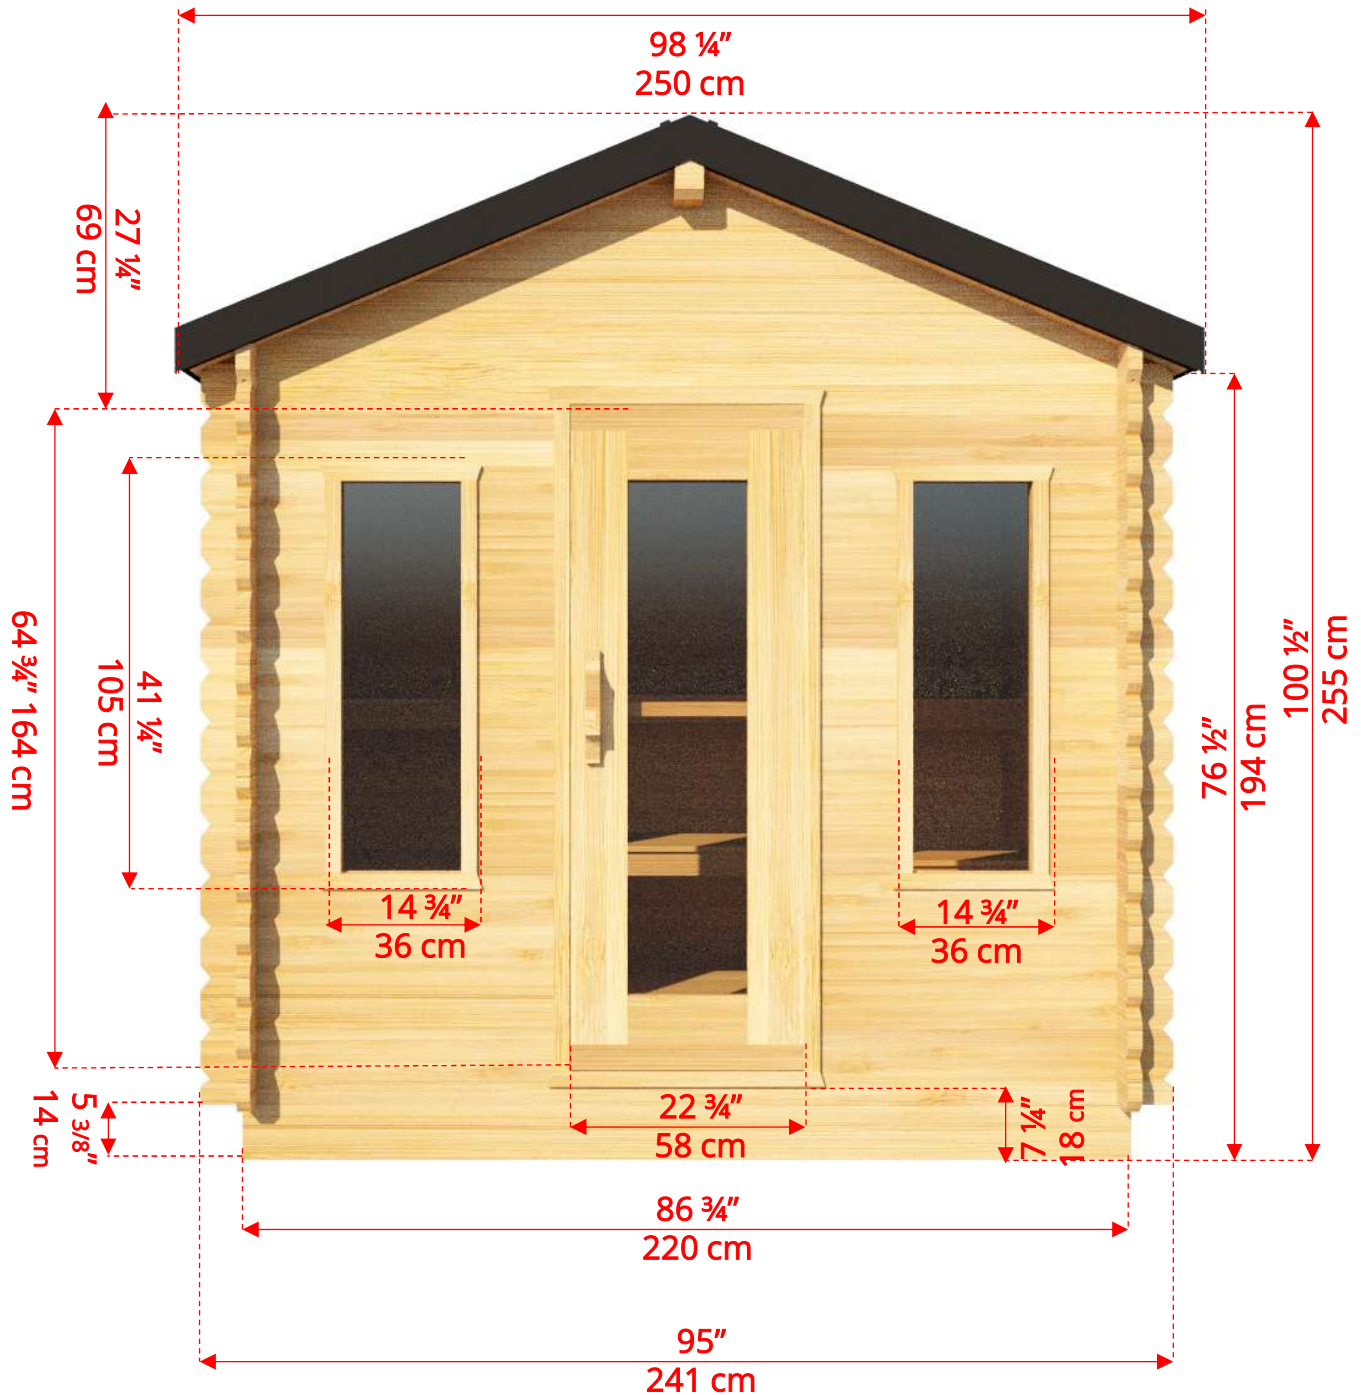

CT88W Georgian Cabin Sauna

Manufactured by:

tel: 888-923-9813 | info@leisurecraft.com | web: www.leisurecraft.com

CT88W Georgian Cabin Sauna

Manufactured by:

tel: 888-923-9813 | info@leisurecraft.com | web: www.leisurecraft.com