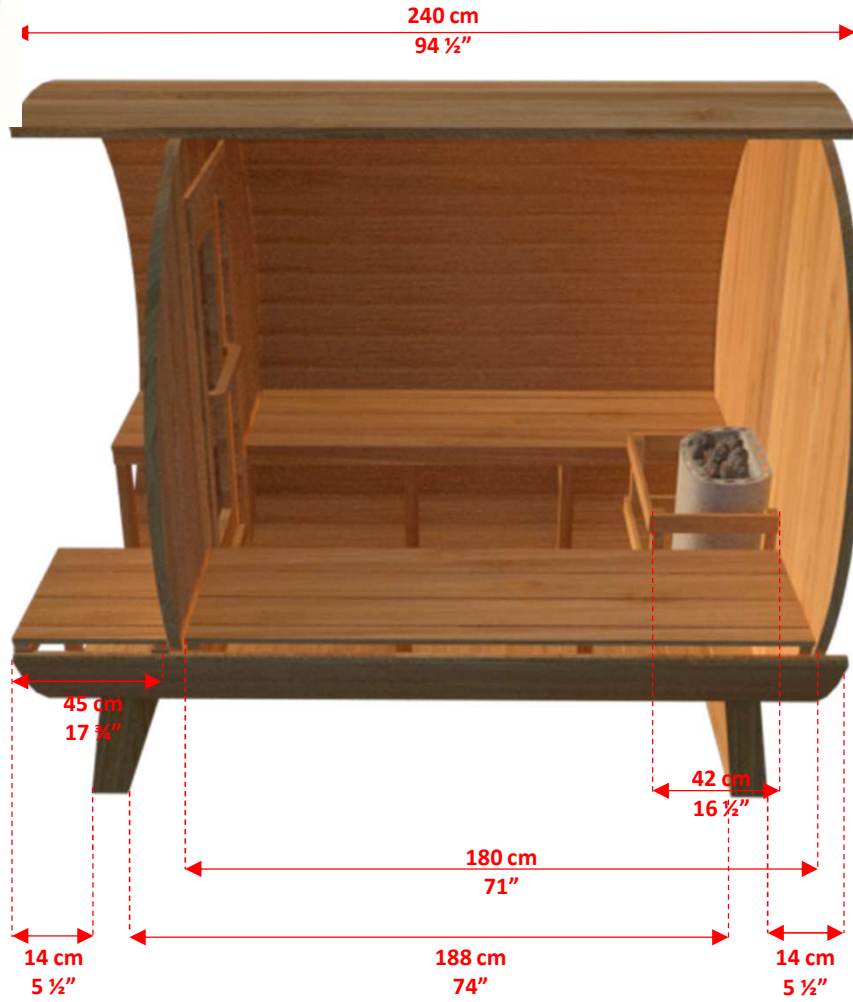

CTC2245W Serenity Barrel Sauna

Manufactured by:

tel: 888-923-9813 | info@leisurecraft.com | web: www.leisurecraft.com

CTC2245W Serenity Barrel Sauna

Manufactured by:

tel: 888-923-9813 | info@leisurecraft.com | web: www.leisurecraft.com