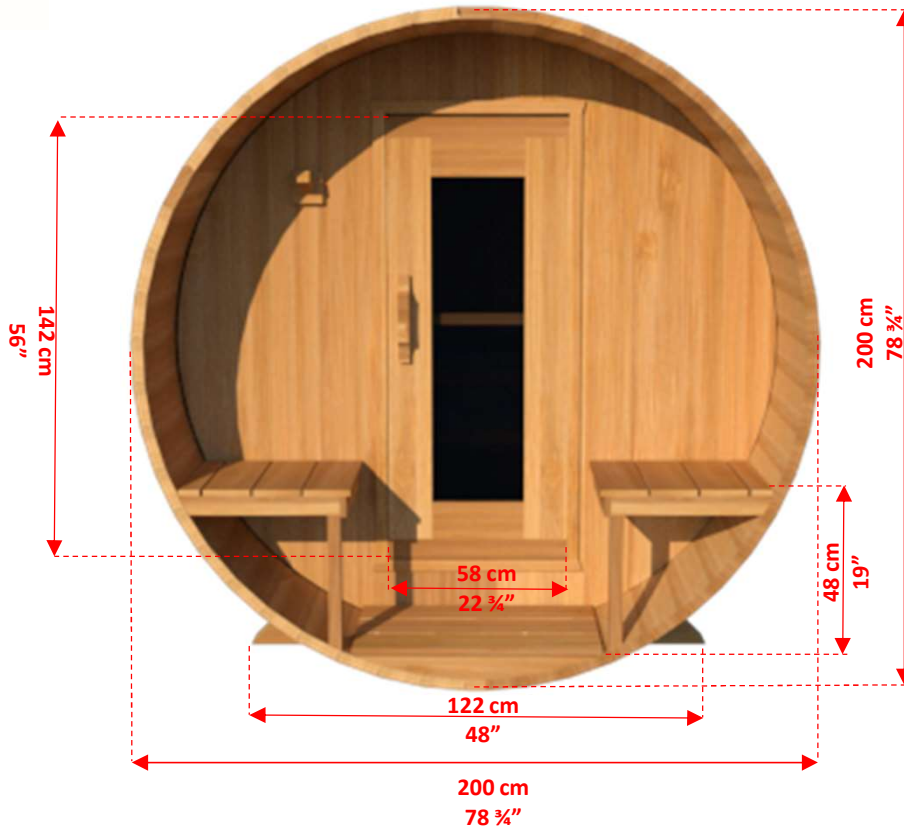

CTC2245W Serenity Barrel Sauna

Manufactured by:

tel: 888-923-9813 | info@leisurecraft.com | web: www.leisurecraft.com

CTC2245W Serenity Barrel Sauna

Manufactured by:

tel: 888-923-9813 | info@leisurecraft.com | web: www.leisurecraft.com