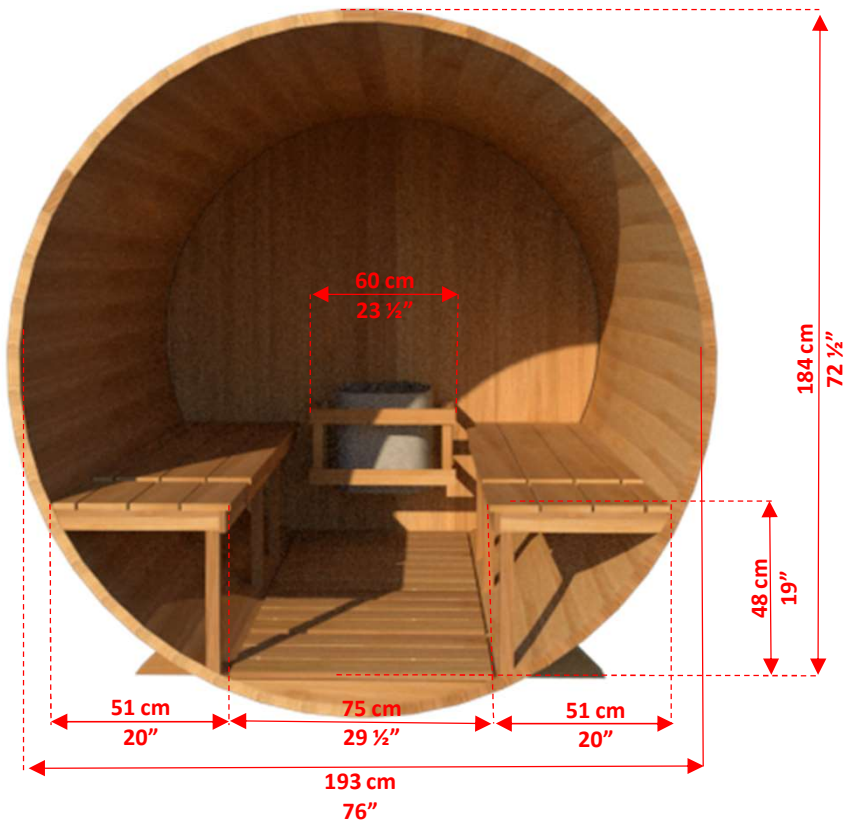

CTC2245W Serenity Barrel Sauna

Manufactured by:

tel: 888-923-9813 | info@leisurecraft.com | web: www.leisurecraft.com

CTC2245W Serenity Barrel Sauna

Manufactured by:

tel: 888-923-9813 | info@leisurecraft.com | web: www.leisurecraft.com