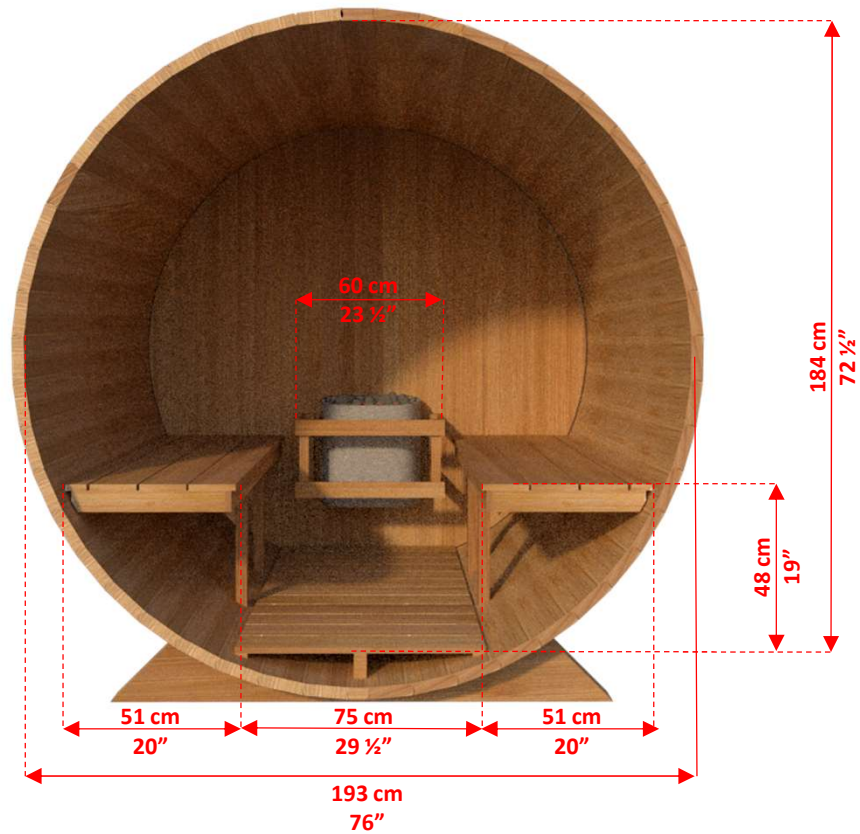

CTC22W Harmony Barrel Sauna

Manufactured by:

tel: 888-923-9813 | info@leisurecraft.com | web: www.leisurecraft.com

CTC22W Harmony Barrel Sauna

Manufactured by:

tel: 888-923-9813 | info@leisurecraft.com | web: www.leisurecraft.com