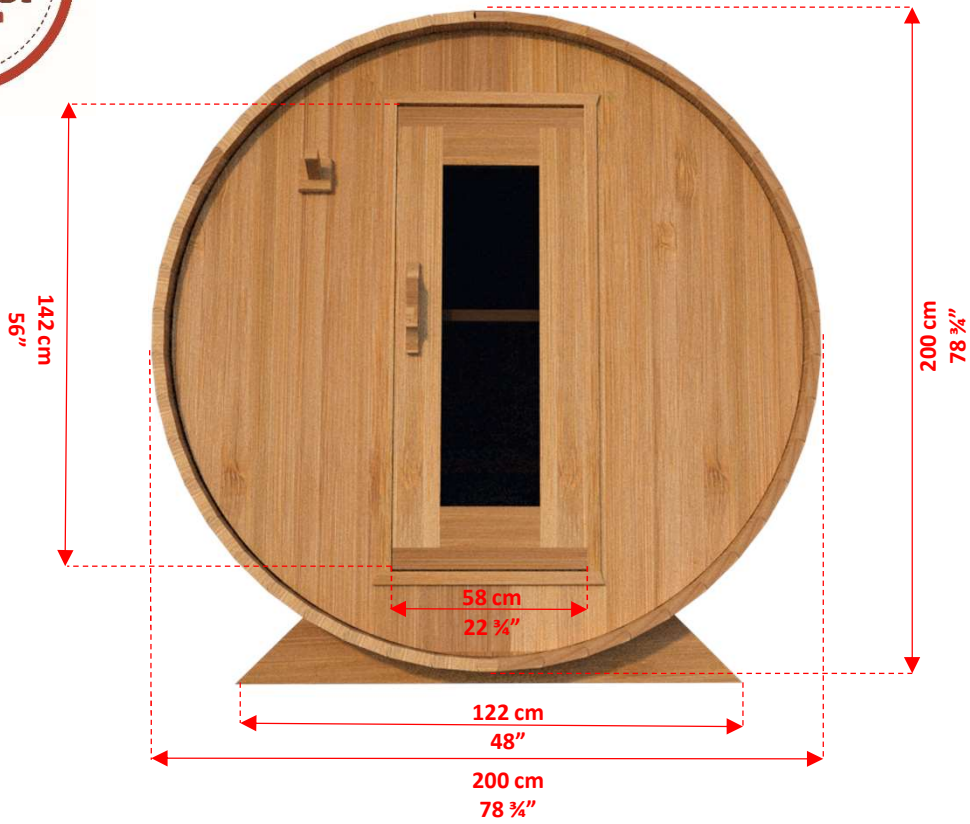

CTC22W Harmony Barrel Sauna

Manufactured by:

tel: 888-923-9813 | info@leisurecraft.com | web: www.leisurecraft.com

CTC22W Harmony Barrel Sauna

Manufactured by:

tel: 888-923-9813 | info@leisurecraft.com | web: www.leisurecraft.com