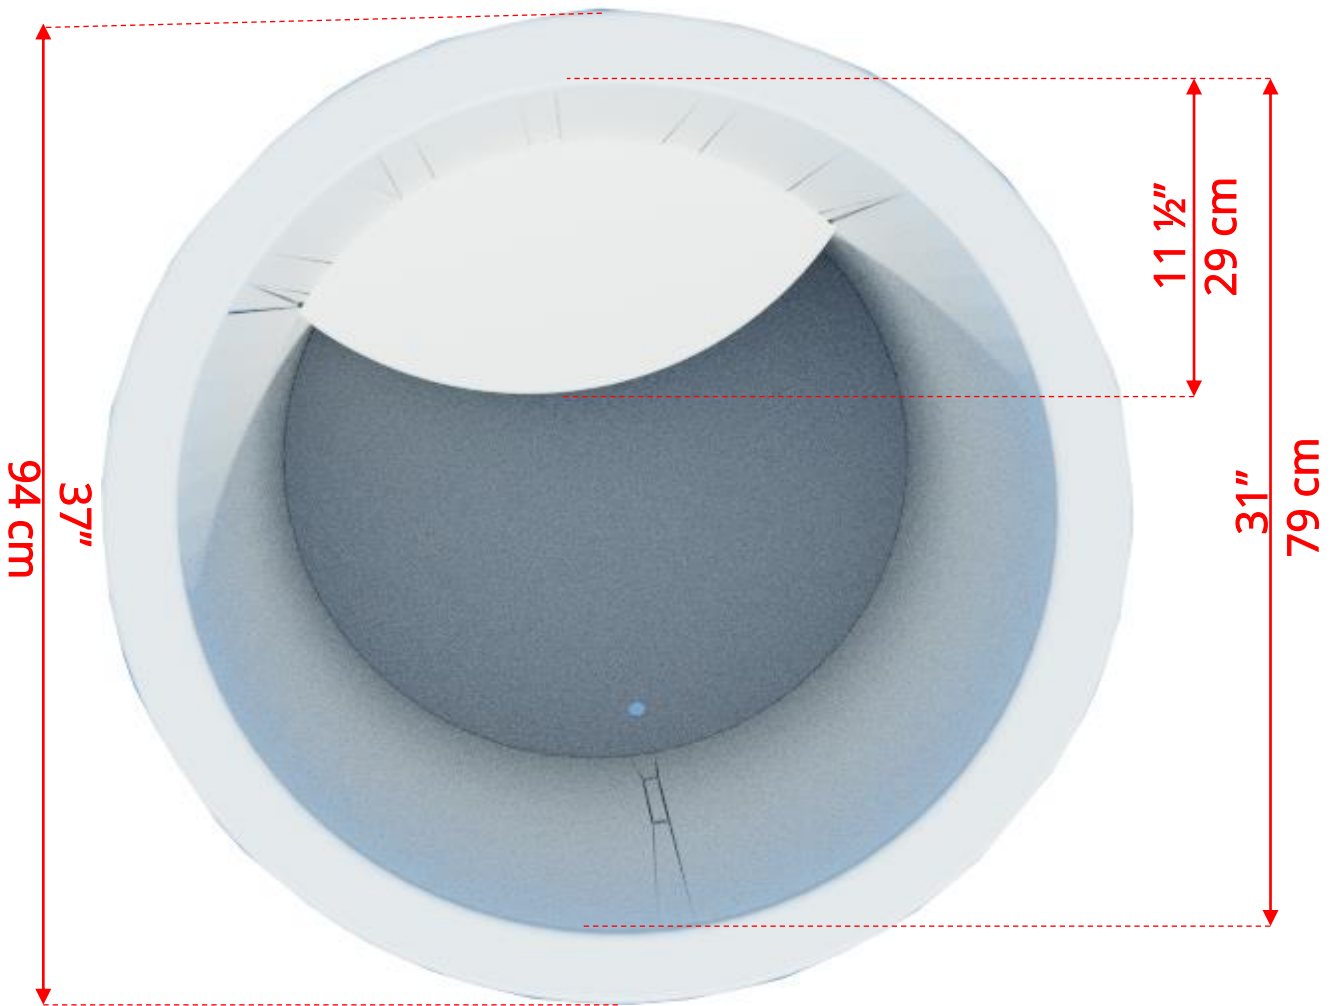

# CT33BP

## The Baltic Plunge Tub

# CT33BP The Baltic Plunge Tub

Top View

Seat Height 12" (30cm)