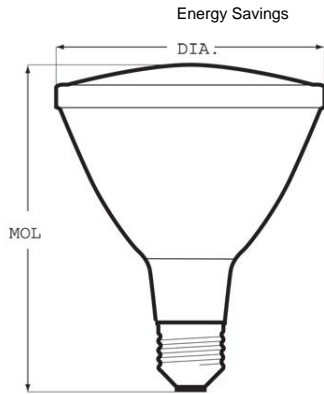

Presented By: **ELECTROMA S.A**
Contact Phone: 2207-3838
Contact E-mail:

Customer Name:
Project Name:
Fixture Type:

GE
Lighting

11123 - 50PAR30L/H/FL40

GE PAR30L

• Standard Halogen - Crisp, white light

This product is no longer manufactured. Remaining stock will be sold.

GENERAL CHARACTERISTICS

Lamp Type	Halogen - PAR
Bulb	PAR30L
Base	Medium NP
Filament	CC-8
Rated Life (NOM)	3000.0/6000.0 h

PHOTOMETRIC CHARACTERISTICS

Initial Lumens (NOM)	580.0 /460.0
Center Beam Candlepower (CBCP) (NOM)	1100.0
Color Temperature (NOM)	2800.0 K
Beam Spread (NOM)	40.0 °
Nominal Initial Lumens per Watt (NOM)	11.6 /10.0

ELECTRICAL CHARACTERISTICS

Wattage (NOM)	50.0
Voltage (NOM)	130.0
Burn Position	Universal burning position

DIMENSIONS

Maximum Overall Length (MOL) (NOM)	4.750 in(120.6 mm)
Bulb Diameter (DIA) (NOM)	3.750 in(95.2 mm)