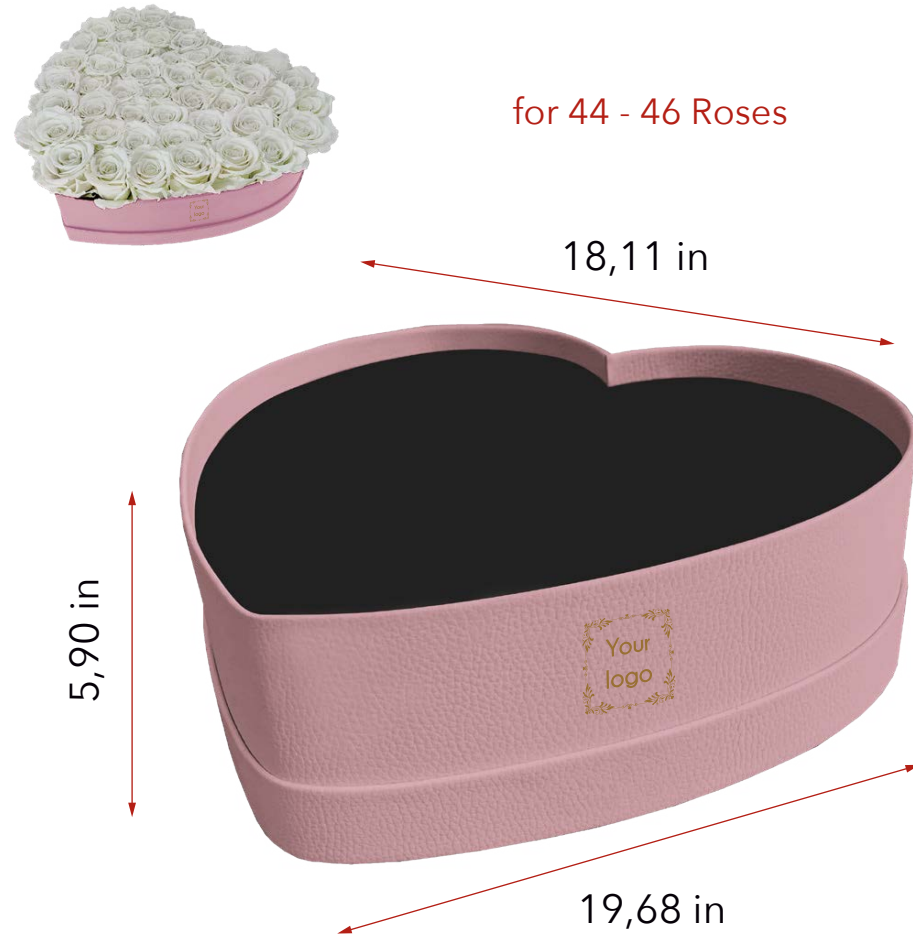

## Round box with internal base

for 34 - 36 Roses

for 10 - 12 Roses

## Round box with internal base

for 9 Roses

for 22- 24 Roses

## Heart shape box with internal base