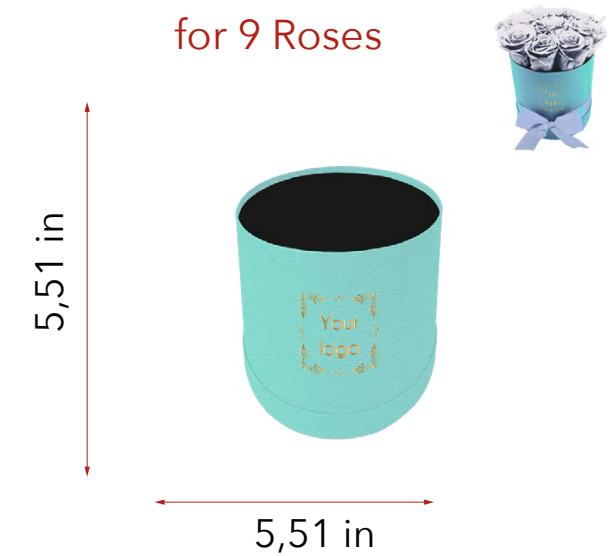

## Round box with internal base

for 34 - 36 Roses

for 10 - 12 Roses

## Round box with internal base

for 9 Roses

for 22- 24 Roses