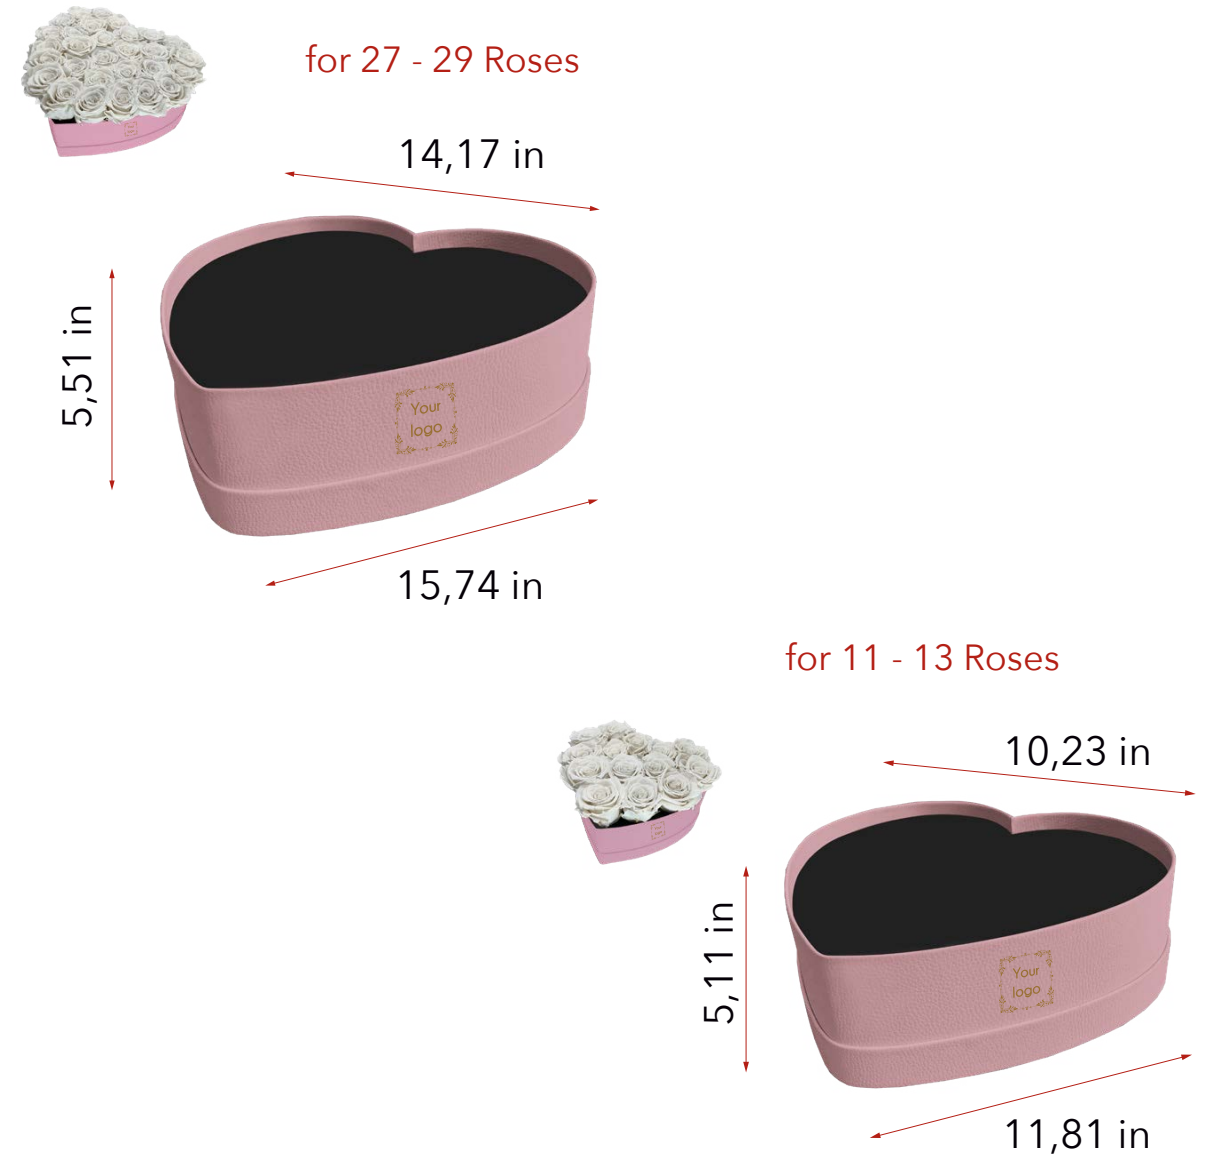

Heart shape box with internal base