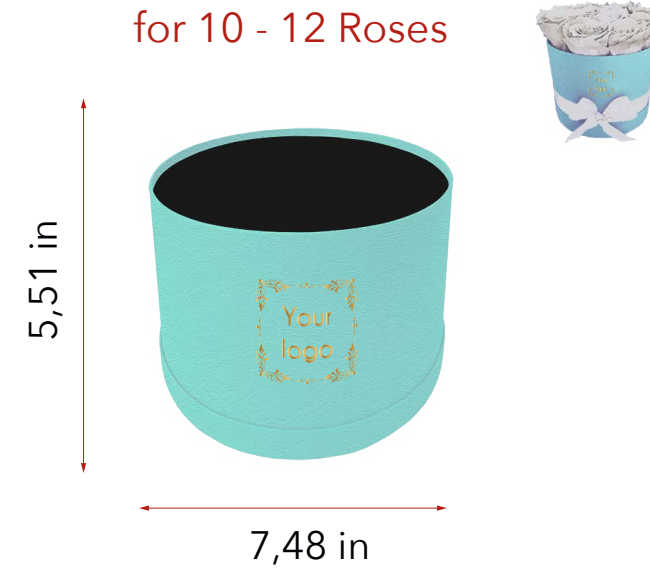

## Square box with internal base

## Kit Round box with internal base

## Round box with internal base

for 34 - 36 Roses

for 10 - 12 Roses