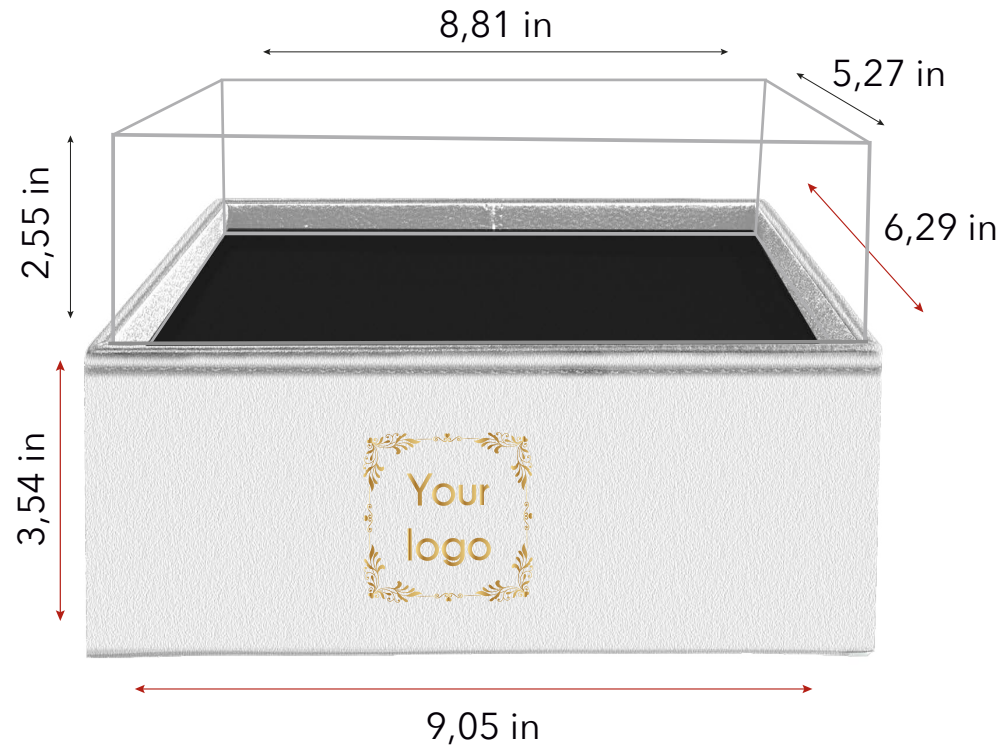

## Round box - for 1 rose

# Single Mickey Shape Box

# Rectangle box with internal base and acrylic top

(for 3 roses)

## Rectangle box with internal base and acrylic top

(for 6 roses)