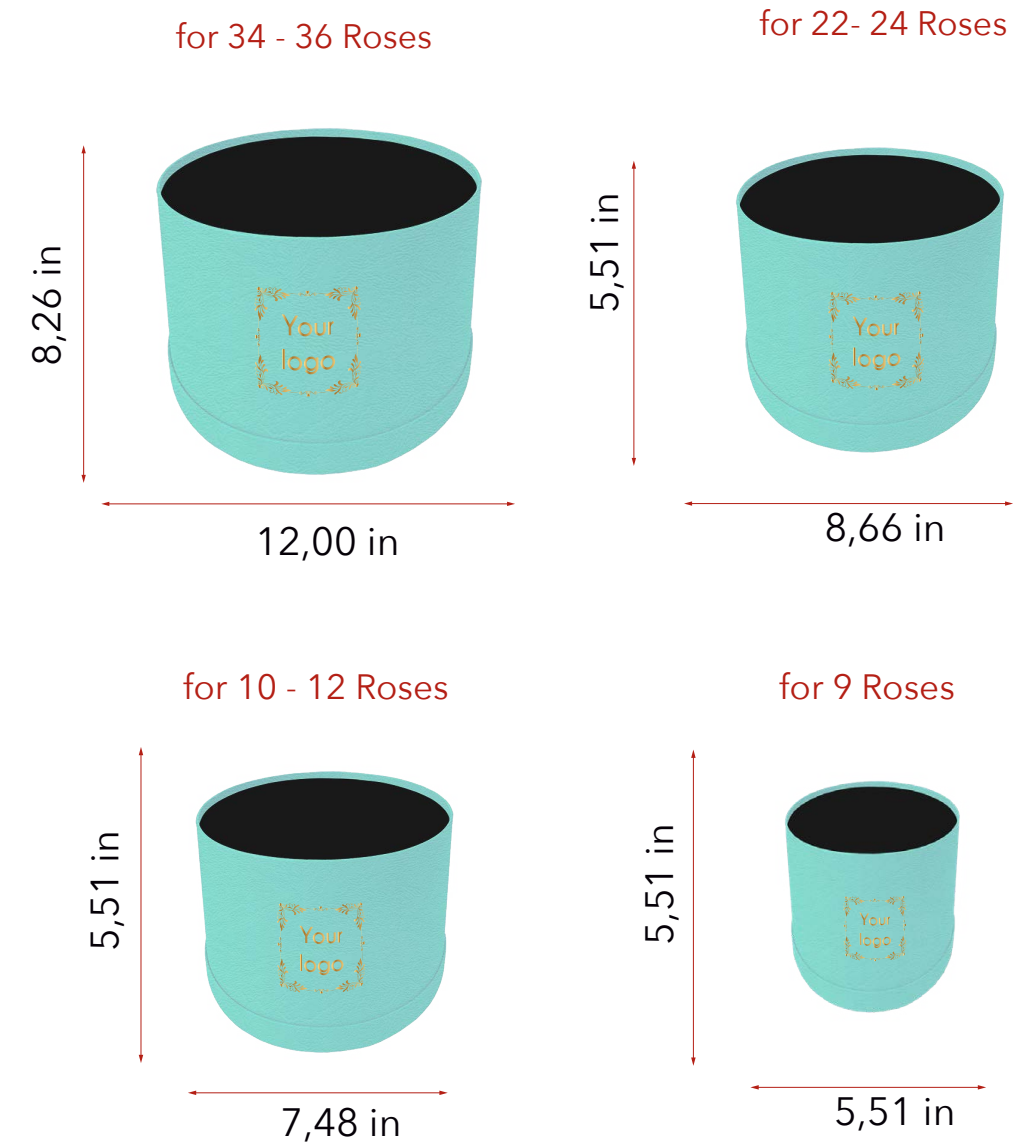

## Rectangle box with internal base and acrylic top

(for 6 roses)

## Rectangle box with internal base

(for 12 roses)

## Square box with internal base

## Round box with internal base

for 34 - 36 Roses

for 10 - 12 Roses