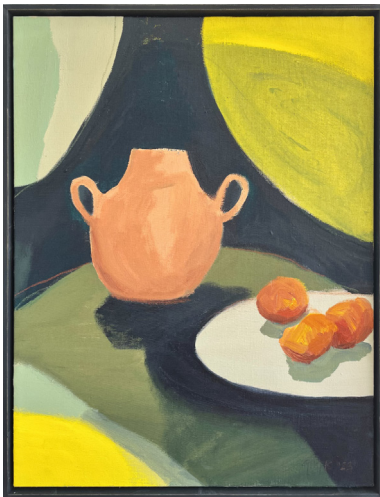

16-28
JUNE

Where I've Been - collected memories from my travels near and far. I use photographs as a loose reference and paint intuitively. What emerges are scenes from a local river walk or a drive through the central South Island; the rich and faded colours of Barcelona and the long light of Southern Italy. Other pieces are 'dreamscapes'; created as imaginary studies that celebrate light and colour. My aim is to bring joyful, harmonious colour combinations together with freely-formed brushstrokes to tell a story of where I've been and how it influences what I paint.

Spring Greens
Acrylic on linen
340x340 framed
\$950

Tobacco Trees
Acrylic on linen
340x340 framed
\$950

Hidden Village
Acrylic on linen
1030x1030 framed
\$3400

Fiesta
Acrylic on canvas
430x530 framed
\$1950

As You Like It
Acrylic on canvas
430x530 framed
\$1950

Theater Still Life 1
Acrylic on linen
630x840 framed
\$2400

Theater Still Life 2
Acrylic on linen
630x840 framed
\$2400

Dptych
If purchased as a diptych
\$4500