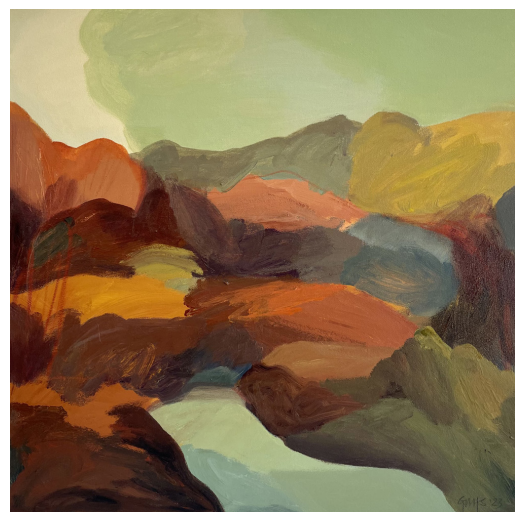

16-28
JUNE

Where I've Been - collected memories from my travels near and far. I use photographs as a loose reference and paint intuitively. What emerges are scenes from a local river walk or a drive through the central South Island; the rich and faded colours of Barcelona and the long light of Southern Italy. Other pieces are 'dreamscapes'; created as imaginary studies that celebrate light and colour. My aim is to bring joyful, harmonious colour combinations together with freely-formed brushstrokes to tell a story of where I've been and how it influences what I paint.

Landscape Study Spring

Acrylic on canvas
760x760 unframed
\$2500

Landscape Study Summer

Acrylic on canvas
760x760 unframed
\$2500

Landscape Study Autumn

Acrylic on canvas
760x760 unframed
\$2500

Landscape Study Winter

Acrylic on canvas
760x760 unframed
\$2500

Ancient Walls
Acrylic on linen
1230x1230 framed
\$3950

Red Rooftops
Acrylic on linen
1230x1230 framed
\$3950

Little Lake Reflections
Acrylic on linen
340x340 framed
\$950