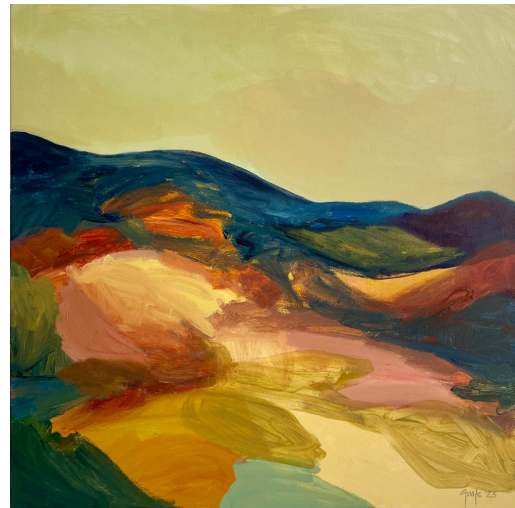

Where I've Been

A collection of still life, abstract landscapes & floral works.

Georgina Hoby Scutt

**TURUA
GALLERY**

CURATED CONTEMPORARY ART

10a Turua Street, St. Heliers www.turuagallery.co.nz  @turuagallery

16-28
JUNE

Where I've Been - collected memories from my travels near and far. I use photographs as a loose reference and paint intuitively. What emerges are scenes from a local river walk or a drive through the central South Island; the rich and faded colours of Barcelona and the long light of Southern Italy. Other pieces are 'dreamscapes'; created as imaginary studies that celebrate light and colour. My aim is to bring joyful, harmonious colour combinations together with freely-formed brushstrokes to tell a story of where I've been and how it influences what I paint.

Landscape Study Spring

Acrylic on canvas
760x760 unframed
\$2500

Landscape Study Summer

Acrylic on canvas
760x760 unframed
\$2500

Landscape Study Autumn

Acrylic on canvas
760x760 unframed
\$2500

Landscape Study Winter