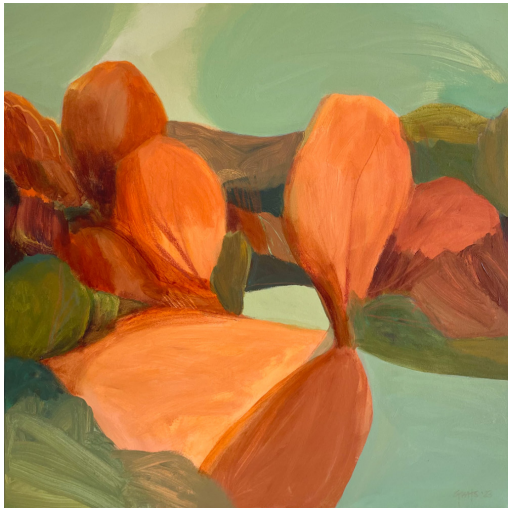

Where I've Been

A collection of still life, abstract landscapes & floral works.

Georgina Hoby Scutt

**TURUA
GALLERY**

CURATED CONTEMPORARY ART

10a Turua Street, St. Heliers www.turuagallery.co.nz  @turuagallery

16-28
JUNE

Where I've Been - collected memories from my travels near and far. I use photographs as a loose reference and paint intuitively. What emerges are scenes from a local river walk or a drive through the central South Island; the rich and faded colours of Barcelona and the long light of Southern Italy. Other pieces are 'dreamscapes'; created as imaginary studies that celebrate light and colour. My aim is to bring joyful, harmonious colour combinations together with freely-formed brushstrokes to tell a story of where I've been and how it influences what I paint.