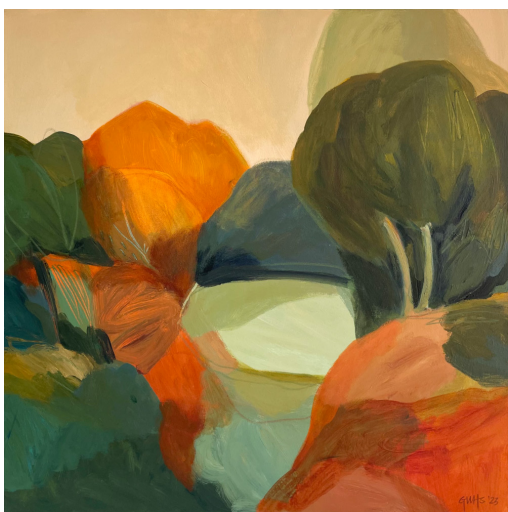

16-28
JUNE

Where I've Been - collected memories from my travels near and far. I use photographs as a loose reference and paint intuitively. What emerges are scenes from a local river walk or a drive through the central South Island; the rich and faded colours of Barcelona and the long light of Southern Italy. Other pieces are 'dreamscapes'; created as imaginary studies that celebrate light and colour. My aim is to bring joyful, harmonious colour combinations together with freely-formed brushstrokes to tell a story of where I've been and how it influences what I paint.

Landscape Study Spring

Acrylic on canvas
760x760 unframed
\$2500

Landscape Study Summer

Acrylic on canvas
760x760 unframed
\$2500

Landscape Study Autumn

Acrylic on canvas
760x760 unframed
\$2500

Landscape Study Winter