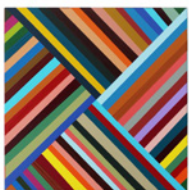

Songbird 4
Acrylic & gold leaf on board in custom frame.
550mm x 550mm
\$2100

Onehunga Princess Wool Blanket Painting
Acrylic on board.
800mm x 800mm
\$2600

Clarence Mill Wool Blanket Painting
Acrylic on board.
800mm x 800mm
\$2600
*May not be available on opening night due to logistical difficulties

Songbird 5
Acrylic & gold leaf on board in custom frame.
550mm x 550mm
\$2100

Kaipoi Mill Wool Blanket Painting (pink)
Acrylic on board.
600mm x 600mm
\$2300

Kaipoi Mill Wool Blanket Painting (yellow)
Acrylic on board.
600mm x 600mm
\$2300

Kaipoi Mill Wool Blanket Painting (blue)
Acrylic on board.
600mm x 600mm
\$2300

Colour Knot 5
Acrylic on board.
200mm x 200mm
\$650

Colour Knot 6
Acrylic on board.
200mm x 200mm
\$650

Colour Knot 7
Acrylic on board.
200mm x 200mm
\$650