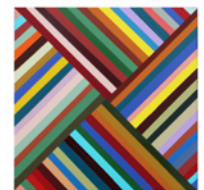

Colour Knot 10
Acrylic on board.
200mm x 200mm
$650