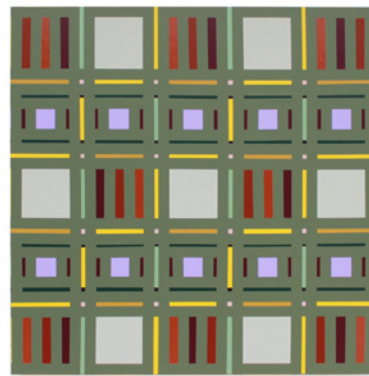

Tui and Wildflower Still Life
Acrylic & mixed media on board.
800mm x 1200mm
\$4400

Summer Daydream
Acrylic & mixed media on board with gold leaf detail.
600mm
\$1900

*May not be available on opening night due to logistical difficulties

Songbird 1
Acrylic & gold leaf on board in custom frame.
550mm x 550mm
\$2100

Songbird 2
Acrylic & gold leaf on board in custom frame.
550mm x 550mm
\$2100

Songbird 3
Acrylic & gold leaf on board in custom frame.
550mm x 550mm
\$2100

Songbird 4
Acrylic & gold leaf on board in custom frame.
550mm x 550mm
\$2100

Onehunga Princess Wool Blanket Painting
Acrylic on board.
800mm x 800mm
\$2600

Clarence Mill Wool Blanket Painting
Acrylic on board.
800mm x 800mm
\$2600
*May not be available on opening night due to logistical difficulties

Songbird 5
Acrylic & gold leaf on board in custom frame.
550mm x 550mm
\$2100

Kaipoi Mill Wool Blanket Painting (pink)
Acrylic on board.
600mm x 600mm
\$2300

Kaipoi Mill Wool Blanket Painting (yellow)
Acrylic on board.
600mm x 600mm
\$2300