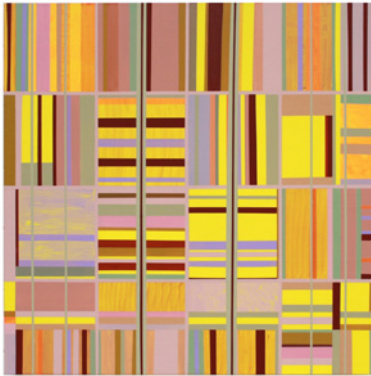

Tui and Wildflower Still Life
Acrylic & mixed media on board.
800mm x 1200mm
\$4400

Summer Daydream
Acrylic & mixed media on board with gold leaf detail.
600mm
\$1900

*May not be available on opening night due to logistical difficulties

Songbird 1
Acrylic & gold leaf on board in custom frame.
550mm x 550mm
\$2100

Songbird 2
Acrylic & gold leaf on board in custom frame.
550mm x 550mm
\$2100

Songbird 3
Acrylic & gold leaf on board in custom frame.
550mm x 550mm
\$2100

Songbird 4
Acrylic & gold leaf on board in custom frame.
550mm x 550mm
\$2100

Onehunga Princess Wool Blanket Painting
Acrylic on board.
800mm x 800mm
\$2600

Clarence Mill Wool Blanket Painting
Acrylic on board.
800mm x 800mm
\$2600
*May not be available on opening night due to logistical difficulties

Songbird 5
Acrylic & gold leaf on board in custom frame.
550mm x 550mm
\$2100

Kaipoi Mill Wool Blanket Painting (pink)
Acrylic on board.
600mm x 600mm
\$2300

Kaipoi Mill Wool Blanket Painting (yellow)
Acrylic on board.
600mm x 600mm
\$2300