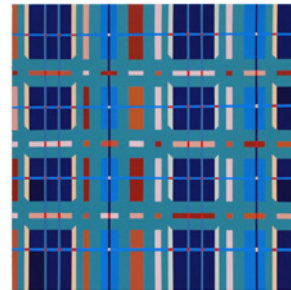

Songbird 1
Acrylic & gold leaf on board in custom frame.
550mm x 550mm
\$2100

Songbird 2
Acrylic & gold leaf on board in custom frame.
550mm x 550mm
\$2100

Songbird 3
Acrylic & gold leaf on board in custom frame.
550mm x 550mm
\$2100

Songbird 4
Acrylic & gold leaf on board in custom frame.
550mm x 550mm
\$2100

Onehunga Princess Wool Blanket Painting
Acrylic on board.
800mm x 800mm
\$2600

Clarence Mill Wool Blanket Painting
Acrylic on board.
800mm x 800mm
\$2600
*May not be available on opening night due to logistical difficulties

Songbird 5
Acrylic & gold leaf on board in custom frame.
550mm x 550mm
\$2100

Kaipoi Mill Wool Blanket Painting (pink)
Acrylic on board.
600mm x 600mm
\$2300

Kaipoi Mill Wool Blanket Painting (yellow)
Acrylic on board.
600mm x 600mm
\$2300

Kaipoi Mill Wool Blanket Painting (blue)
Acrylic on board.
600mm x 600mm
\$2300

Colour Knot 5
Acrylic on board.
200mm x 200mm
\$650

Colour Knot 6
Acrylic on board.
200mm x 200mm
\$650

Colour Knot 7
Acrylic on board.
200mm x 200mm
\$650