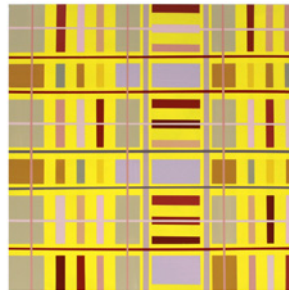

Tui and Wildflower Still Life
Acrylic & mixed media on board.
800mm x 1200mm
\$4400

Summer Daydream
Acrylic & mixed media on board with gold leaf detail.
600mm
\$1900

*May not be available on opening night due to logistical difficulties

Songbird 1
Acrylic & gold leaf on board in custom frame.
550mm x 550mm
\$2100

Songbird 2
Acrylic & gold leaf on board in custom frame.
550mm x 550mm
\$2100

Songbird 3
Acrylic & gold leaf on board in custom frame.
550mm x 550mm
\$2100

Songbird 4
Acrylic & gold leaf on board in custom frame.
550mm x 550mm
\$2100

Onehunga Princess Wool Blanket Painting
Acrylic on board.
800mm x 800mm
\$2600

Clarence Mill Wool Blanket Painting
Acrylic on board.
800mm x 800mm
\$2600
*May not be available on opening night due to logistical difficulties

Songbird 5
Acrylic & gold leaf on board in custom frame.
550mm x 550mm
\$2100

Kaipoi Mill Wool Blanket Painting (pink)
Acrylic on board.
600mm x 600mm
\$2300

Kaipoi Mill Wool Blanket Painting (yellow)
Acrylic on board.
600mm x 600mm
\$2300