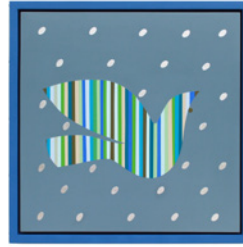

Revellers
Acrylic & mixed media on board with gold leaf detail.
800mm
\$2300

*May not be available on opening night due to logistical difficulties

Tui and Pohutukawa Still Life
Acrylic & mixed media on board.
800mm x 1200mm
\$4400

Tui and Wildflower Still Life
Acrylic & mixed media on board.
800mm x 1200mm
\$4400

Summer Daydream
Acrylic & mixed media on board with gold leaf detail.
600mm
\$1900

*May not be available on opening night due to logistical difficulties

Songbird 1
Acrylic & gold leaf on board in custom frame.
550mm x 550mm
\$2100

Songbird 2
Acrylic & gold leaf on board in custom frame.
550mm x 550mm
\$2100

Songbird 3
Acrylic & gold leaf on board in custom frame.
550mm x 550mm
\$2100

Songbird 4
Acrylic & gold leaf on board in custom frame.
550mm x 550mm
\$2100

Onehunga Princess Wool Blanket Painting
Acrylic on board.
800mm x 800mm
\$2600

Clarence Mill Wool Blanket Painting
Acrylic on board.
800mm x 800mm
\$2600
*May not be available on opening night due to logistical difficulties