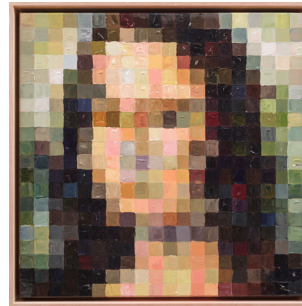

Hugely inspired by the magic of New Zealand landscapes, Harriet interprets local and rural scenes around New Zealand in a way that explodes with vivacity. Her style involves substantial layers of thick and loose expressive brushstrokes, indulging in hints of unexpected colour. Landscapes, still life and floral pieces, and even a car or two, all captured in an expressive and luscious way that captures our hearts.

Dahlias In A Vase
Acrylic on canvas
1050x1050 framed
\$3300

Apple & Quince Still Life
Acrylic on canvas
1050x1050 framed
\$3300

Yellow Peonies
Acrylic on canvas
640x640 framed
\$1750

**Still Life
Red Wine**
Acrylic on canvas
540x540 framed
\$1350

**Lemons & Feijoas
Still Life**
Acrylic on canvas
740x740 framed
\$2000

**Still Life
Oyster Bay**
Acrylic on canvas
640x640 framed
\$1750

**Coromandel I
Fletcher Bay**
Acrylic on canvas
540x540 framed
\$1350

Cortina
Acrylic on canvas
1250x940 framed
\$3600

Mini
Acrylic on canvas
1250x940 framed
\$3600

Mustang
Acrylic on canvas
1040x790 framed
\$3200

Mona Craft
Acrylic on canvas
540x540 framed
\$1350

Misson Bay Fountain
Acrylic on canvas
435x435 framed
\$950