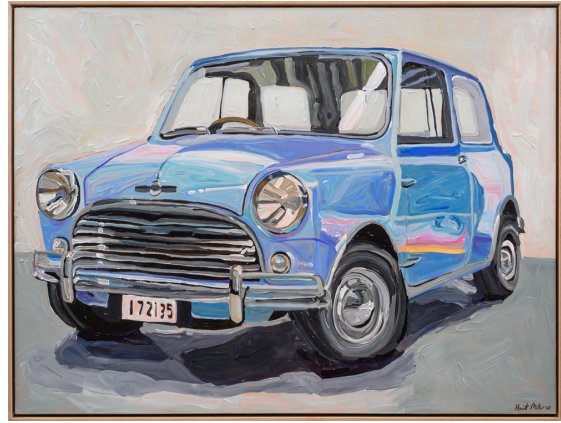

Hugely inspired by the magic of New Zealand landscapes, Harriet interprets local and rural scenes around New Zealand in a way that explodes with vivacity. Her style involves substantial layers of thick and loose expressive brushstrokes, indulging in hints of unexpected colour. Landscapes, still life and floral pieces, and even a car or two, all captured in an expressive and luscious way that captures our hearts.

**Lemons & Feijoas
Still Life**
Acrylic on canvas
740x740 framed
\$2000

**Still Life
Oyster Bay**
Acrylic on canvas
640x640 framed
\$1750

**Coromandel I
Fletcher Bay**
Acrylic on canvas
540x540 framed
\$1350

Cortina
Acrylic on canvas
1250x940 framed
\$3600

Mini
Acrylic on canvas
1250x940 framed
\$3600

Mustang
Acrylic on canvas
1040x790 framed
\$3200

Mona Craft
Acrylic on canvas
540x540 framed
\$1350

Misson Bay Fountain
Acrylic on canvas
435x435 framed
\$950