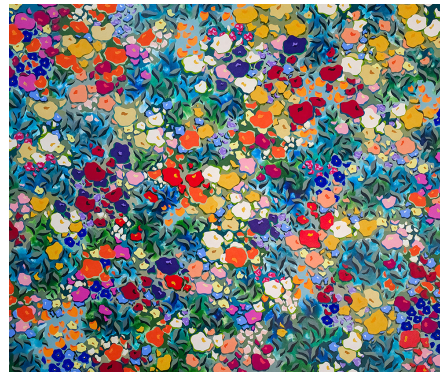

**Abbey Merson  
Bread & Blooms**  
Acrylic on canvas.  
1000mm x 1000mm  
Framed  
\$2800

**Abbey Merson  
Brunch with Buds**  
Acrylic on canvas.  
1000mm x 1000mm  
Framed  
\$2800

**Alice Berry  
Home Stretch**  
Acrylic on canvas.  
900mm x 1200mm  
Framed  
\$2850

**Alice Berry  
Over The Hill II**  
Acrylic on canvas.  
200mm x 260mm  
Framed  
\$650

**Alicia Beech  
January Garden**  
Acrylic on canvas.  
1200mm x 1000mm  
\$5100

**Bec Robertson  
A Realm of  
Kingfishers**  
Watercolour & ink on wood  
with resin finish.  
600mm diameter  
\$3500