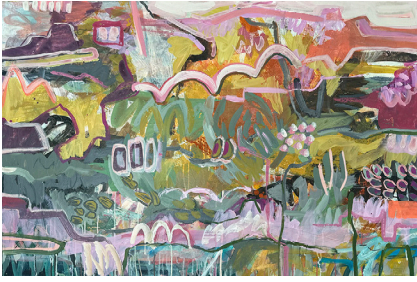

Jody Hope Gibbons
Let the Journey Begin
Mixed media on canvas
1380mm x 920mm
$2200