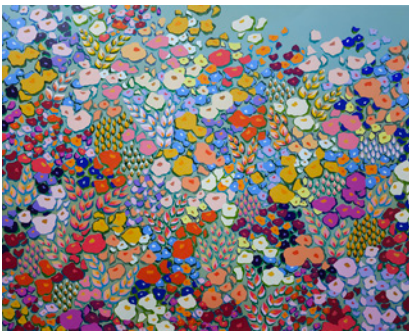

Using floral motifs and organic forms in vibrant colour palettes, each painting is an arrangement of tessellating and intriguing shapes and patterns. The rhythmic cadence of each composition intends to convey the vivaciousness, vitality and movement that saturate the tapestry of the natural world. In this liminal space, nature is woven into the fabric of creative expression.

**Paradiso**  
Acrylic on canvas  
1500 x 1500  
**\$7900**

**Storm**  
Acrylic on canvas  
1200 x 1200  
**\$5200**

**Eden**  
Acrylic on canvas  
1700 x 1200  
**\$7900**

**Rhythm & Blooms**  
Acrylic on canvas  
1200 x 1000  
**\$4500**

**Blue Skies**  
Acrylic on canvas  
1200 x 1000  
**\$4500**

**Green Fairy**  
Acrylic on canvas  
760 x 760  
**\$2800**

**Boogie Wonderland**  
Acrylic on canvas  
760 x 760  
**\$2800**

**Elysian Fields**  
Acrylic on canvas  
800 x 1000  
**\$3900**

**Haven**  
Acrylic on canvas  
1000 x 800  
**\$3900**

**Buttercup**  
Acrylic on canvas  
300 x 400  
**\$750**

**Dahlia**  
Acrylic on canvas  
300 x 400  
**\$750**

**Sage**  
Acrylic on paper  
295 x 380 framed  
**\$800**