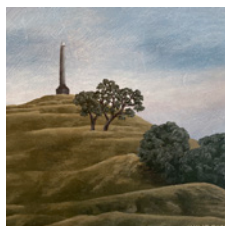

## Kylie Rusk

**One Tree Hill**  
**-Winter Days**  
 Acrylic on board  
 200mm(w)x 200mm(h)  
 \$550

**One Tree Hill**  
**- from Kenneth Myers Dr**  
 Acrylic on board  
 200mm(w)x 200mm(h)  
 \$550