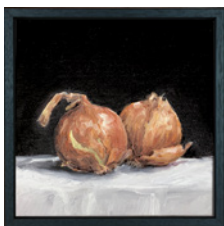

## Carmel van der Hoeven

**Take Another Piece Of Me I**  
Acrylic on canvas  
230mm(w) x 230mm(h)  
\$900

**Take Another Piece Of Me II**  
Acrylic on canvas  
230mm(w) x 230mm(h)  
\$900

**Take Another Piece Of Me III**  
Acrylic on canvas  
230mm(w) x 230mm(h)  
\$900

## Dean Wallace

**A Couple of Onions**  
Oils on canvas  
230mm(w) x 230mm(h)  
\$650

**A Couple of Pears**  
Oils on canvas  
230mm(w) x 230mm(h)  
\$650

**A Couple of Apples**  
Oils on canvas  
230mm(w) x 230mm(h)  
\$650