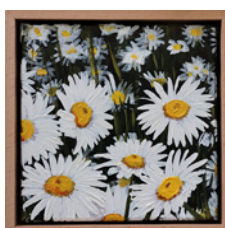

## Rachel Mayne

**Petite Daisies I**  
Acrylic on canvas  
230mm(w) x 230mm(h)  
\$550

**Petite Daisies II**  
Acrylic on canvas  
230mm(w) x 230mm(h)  
\$550

**Petite Daisies III**  
Acrylic on canvas  
230mm(w) x 230mm(h)  
\$550