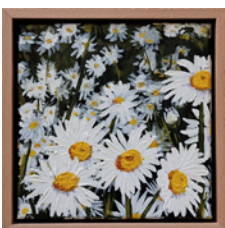

## Rachel Mayne

**Petite Daisies I**  
Acrylic on canvas  
230mm(w) x 230mm(h)  
\$550

**Petite Daisies II**  
Acrylic on canvas  
230mm(w) x 230mm(h)  
\$550

**Petite Daisies III**  
Acrylic on canvas  
230mm(w) x 230mm(h)  
\$550