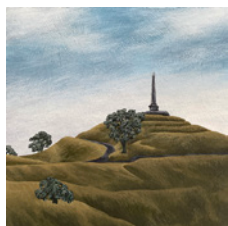

Kylie Rusk

One Tree Hill
-Winter Days
Acrylic on board
200mm(w)x 200mm(h)
$550