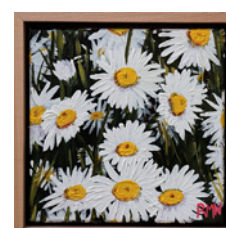

## Rachel Mayne

**Petite Daisies I**  
Acrylic on canvas  
230mm(w) x 230mm(h)  
\$550

**Petite Daisies II**  
Acrylic on canvas  
230mm(w) x 230mm(h)  
\$550

**Petite Daisies III**  
Acrylic on canvas  
230mm(w) x 230mm(h)  
\$550

**Petite Daisies IV**  
Acrylic on canvas  
230mm(w) x 230mm(h)  
\$550