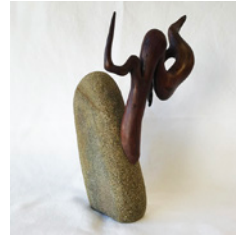

It Is What It Is
Pohutukawa from St Heliers, rock
from Langs Beach
200(h)mmx130mm(w)x100mm(d)
$600