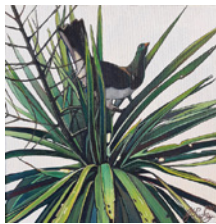

George
Acrylic on canvas
200mm(w) x 200mm(h)
$750