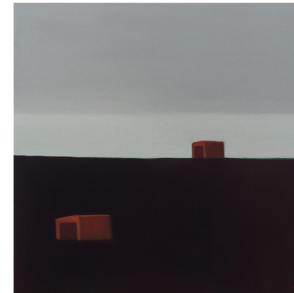

Hāwera hay sheds II
760x760
$3000