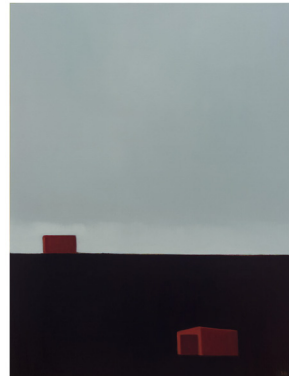

Hāwera hay sheds I
760x1015
$4000