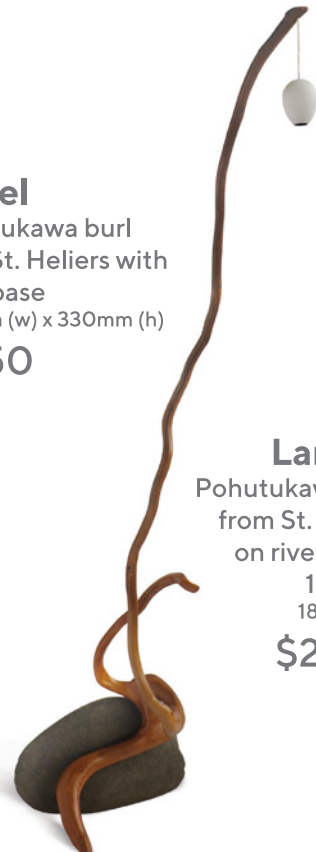

**Relentless Love**  
Pohutukawa root  
from St. Heliers  
300mm (w) x 620mm (h) x 130mm (d)  
**\$1250**

**Mandala**  
Recycled Kauri from  
Bassett Rd villa  
Remuera, Helensite  
glass, opal glass,  
12v LED  
520mm Diameter  
**\$2500**

**Angel**  
Pohutukawa burl  
from St. Heliers with  
steel base  
290mm (w) x 330mm (h)  
**\$1150**

**Key I**  
Pohutukawa root  
from St. Heliers  
480mm (w) 620mm (h)  
x 90mm (d)  
**\$850**

**Key II**  
Pohutukawa root  
from St. Heliers  
250mm (w) x 640mm (h)  
x 90mm (d)  
**\$700**