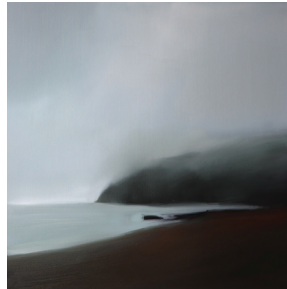

Lamp IV - St Heliers
Pohutukawa root from St. Heliers & Volcanic stone base with 12vLED
1850mm h
\$3500

Twists and Turns
Pohutukawa root from cliffs at St. Heliers
1000mm h x 620mm w
\$1800

Sean Beldon

Nightfall Rangitoto
Oil on Canvas
1200mm x 1200mm
\$4900