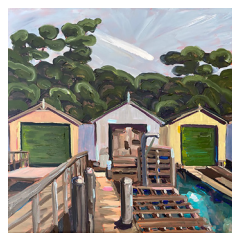

Orakei Boat Sheds IV
Acrylic on Canvas
455mm x 455mm
$700