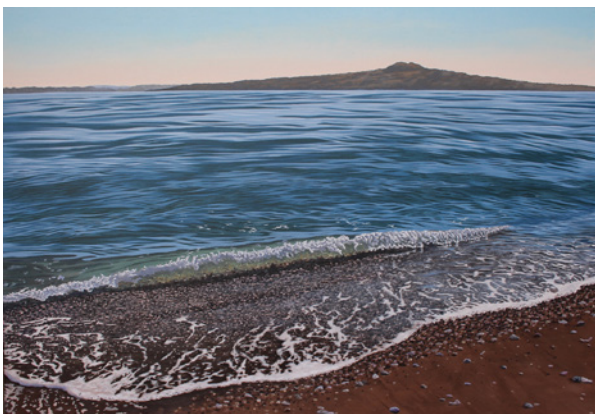

Rachael Mayne
Meet Me At The Lookout

Acrylic on canvas
950mm (w) x 1560mm (h)
framed
\$3800

Harriet Millar
Mission Bay Cafe

Acrylic on canvas
510mm (w) x 510mm (h)
\$890

Harriet Millar
Wai-o-Taiki Bay

Acrylic on board
300mm round
\$500

Jane Puckey
Okahu Bay

Acrylic on canvas
210mm (w) x 300mm (h)
framed
\$1100

Maria Napier
Ladies Bay Dawn

Acrylic on canvas
1000mm (w) x 700mm (h)
\$2400

Kylie Rusk

Browns Island - Summer Days

Acrylic on board with UV protectant coat
1300mm (w) x 800mm (h)