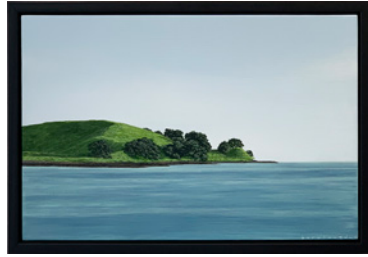

No 171

Acrylic on canvas
235mm (h) x 235mm (w)

Framed

\$1200

Sara Langdon
Little Browns IV

Acrylic on board
200 (w) x 300 (h)
framed
\$1800

Sara Langdon
Little Browns III

Acrylic on board
300 (w) x 200 (h)
framed
\$1800

Rachael Mayne
Meet Me At The Lookout

Acrylic on canvas
950mm (w) x 1560mm (h)
framed
\$3800

Harriet Millar
Mission Bay Cafe

Acrylic on canvas
510mm (w) x 510mm (h)
\$890

Harriet Millar
Wai-o-Taiki Bay

Acrylic on board
300mm round
\$500