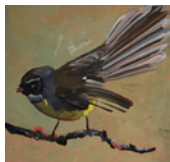

Acrylic on canvas.
480mm x 480mm

\$1150

Camellias in Vase

Acrylic on canvas.
935mm x 1245mm

\$3200

Poppies

Acrylic on canvas.
1200mm x 1500mm unframed

\$3400