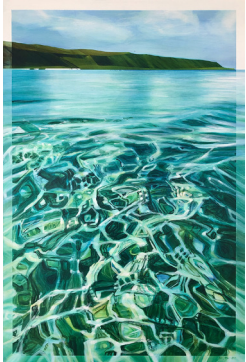

Michelle McIver

Island Time I
Acrylic on boxed ply
600mm x 900mm
$2430