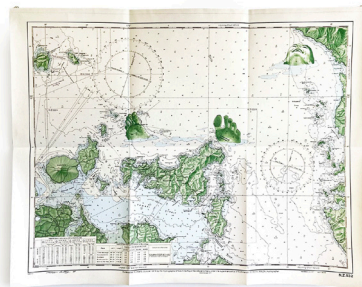

Michelle McIver

Island Time I
Acrylic on boxed ply
600mm x 900mm
\$2430

Island Time II
Acrylic on boxed ply
600mm x 900mm
\$2430

Philippa Bentley

Hauraki Gulf Bliss
Archival ink on loose, folded
canvas.
935mm x 720mm
\$1100