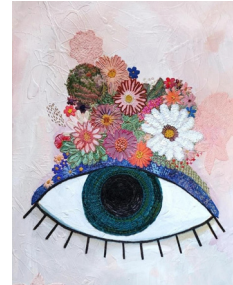

Dreams

Acrylic, pastels & oil sticks on canvas.
1010mm x 1010mm
\$2600

Georgina Hoby Scutt

Happiness Still Life

Oil on Board.
535mm x 635mm
\$2150

Dean Wallace

Pop

Oil on canvas.
920mm x 920mm
\$3300

A Warm Afternoon

Oil on canvas.
920mm x 920mm
\$3300

Serene River Study

Acrylic on canvas.
505mm x 505mm
\$1390

River Study With Yellow

Acrylic on canvas.
505mm x 505mm
\$1390

Fleur Woods

Soul Garden

Giclee print on cold press
with white frame.
Limited edition of 25.
450mm x 500mm
\$550

Soul Sis 22

Giclee print on cold press
with white frame.
Limited edition of 25.
450mm x 500mm
\$550

Soul Sis Colours