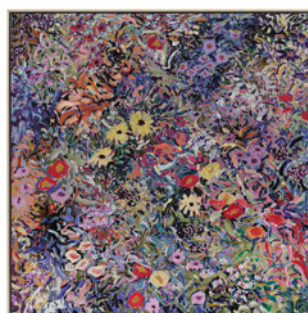

We Were So Young
Acrylic on canvas. Framed
1200mmx1200mm
\$4,900

State House 16
Acrylic on canvas. Framed
1000mmx1000mm
\$2100

Addicted To Living
Acrylic on canvas. Framed
1000mmx1000mm
\$4,000

We May Never Know
Acrylic on canvas. Framed
1000mmx1000mm
\$4,000

Lost In The Light
Acrylic on canvas. Framed
1000mmx1000mm
\$4,000

Lost In The Dark
Acrylic on canvas. Framed
1000mmx1000mm
\$4,000

Dancing In The Flowers
Acrylic on canvas. Framed
1000mmx1000mm
\$4,000

You Can't Be Happy Unless You're Unhappy Sometimes
Acrylic on canvas. Framed
1000mmx1000mm
\$4,000

Always Growing
Acrylic on canvas. Framed
1000mmx1000mm
\$4,000

Just For A Moment
Acrylic on canvas. Framed
1000mmx1400mm
\$4,900

I Know You Well
Acrylic on canvas. Framed
900mmx900mm
\$3,700

Love Was The Greatest Thing
Acrylic on canvas. Framed
900mmx900mm
\$3,700