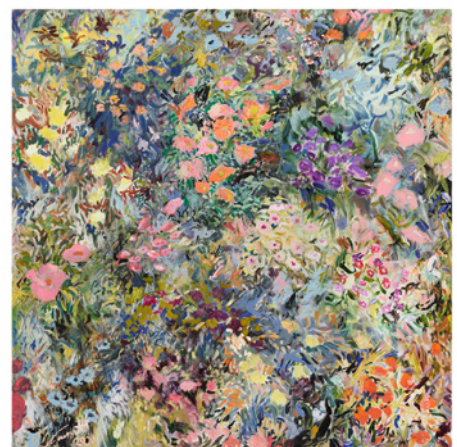

Learn To Let Go
Acrylic on canvas. Framed
1400mmx1000mm
\$4,900

Never Forever

Acrylic on canvas . 1800mmx1800mm
\$8,500

We Had Hope

Acrylic on canvas . 1800mmx1800mm
\$8,500

One Day

Acrylic on canvas . 1500mmx1500mm
\$6,500

Expectations

Acrylic on canvas. 1500mmx1500mm
\$6,500

Static Movement

Acrylic on canvas. Framed
1200mmx1800mm
\$6,500

And The World Stood Still

Acrylic on canvas. Framed
1200mmx1800mm
\$6,500

Lost In The Middle