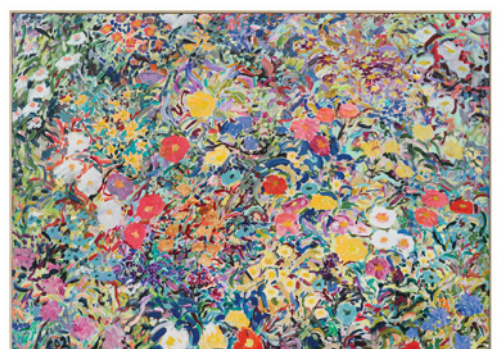

Always Growing
Acrylic on canvas. Framed
1000mmx1000mm
\$4,000

Just For A Moment
Acrylic on canvas. Framed
1000mmx1400mm
\$4,900

I Know You Well
Acrylic on canvas. Framed
900mmx900mm
\$3,700

Love Was The Greatest Thing
Acrylic on canvas. Framed
900mmx900mm
\$3,700

Learn To Let Go
Acrylic on canvas. Framed
1400mmx1000mm
\$4,900

Never Forever

Acrylic on canvas . 1800mmx1800mm
\$8,500

We Had Hope

Acrylic on canvas . 1800mmx1800mm
\$8,500

One Day

Acrylic on canvas . 1500mmx1500mm
\$6,500