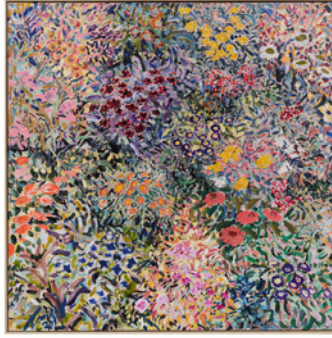

State House 19
Acrylic on canvas board.
Framed
340mmx465mm
\$950

Flowers Study 3
Acrylic on loose canvas.
Framed
610mmx500mm
\$1400

Working Study 1
Pastel & watercolour on paper
Framed
385mmx305mm
\$600

Working Study 2
Pastel & watercolour on paper
Framed
300mmx390mm
\$600

Day 2
Acrylic on canvas. Framed
1200mmx1200mm
\$4,900

It's Complicated
Acrylic on canvas. Framed
1200mmx1200mm
\$4,900

Into The Unknown
Acrylic on canvas. Framed
1200mmx1200mm
\$4,900

We Were So Young
Acrylic on canvas. Framed
1200mmx1200mm
\$4,900

State House 16
Acrylic on canvas. Framed
1000mmx1000mm
\$2100

Addicted To Living
Acrylic on canvas. Framed
1000mmx1000mm
\$4,000

We May Never Know
Acrylic on canvas. Framed
1000mmx1000mm
\$4,000