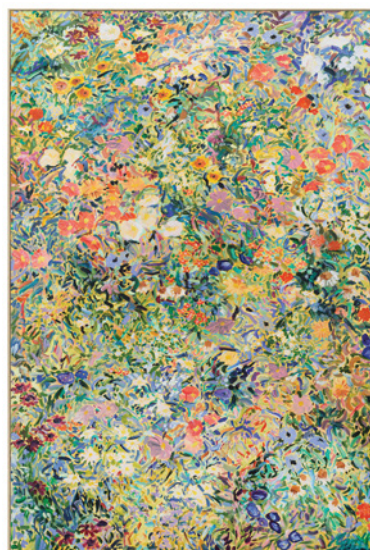

Always Growing
Acrylic on canvas. Framed
1000mmx1000mm
\$4,000

Just For A Moment
Acrylic on canvas. Framed
1000mmx1400mm
\$4,900

I Know You Well
Acrylic on canvas. Framed
900mmx900mm
\$3,700

Love Was The Greatest Thing
Acrylic on canvas. Framed
900mmx900mm
\$3,700

Learn To Let Go
Acrylic on canvas. Framed
1400mmx1000mm
\$4,900

Never Forever

Acrylic on canvas . 1800mmx1800mm
\$8,500

We Had Hope

Acrylic on canvas . 1800mmx1800mm
\$8,500

One Day

Acrylic on canvas . 1500mmx1500mm
\$6,500

Expectations

Acrylic on canvas. 1500mmx1500mm
\$6,500

Static Movement

Acrylic on canvas. Framed
1200mmx1800mm
\$6,500

And The World Stood Still

Acrylic on canvas. Framed
1200mmx1800mm
\$6,500

Lost In The Middle