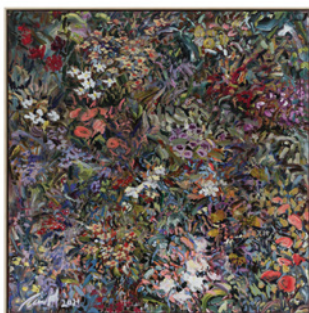

We Were So Young
Acrylic on canvas. Framed
1200mmx1200mm
\$4,900

State House 16
Acrylic on canvas. Framed
1000mmx1000mm
\$2100

Addicted To Living
Acrylic on canvas. Framed
1000mmx1000mm
\$4,000

We May Never Know
Acrylic on canvas. Framed
1000mmx1000mm
\$4,000

Lost In The Light
Acrylic on canvas. Framed
1000mmx1000mm
\$4,000

Lost In The Dark
Acrylic on canvas. Framed
1000mmx1000mm
\$4,000

Dancing In The Flowers
Acrylic on canvas. Framed
1000mmx1000mm
\$4,000

You Can't Be Happy Unless You're Unhappy Sometimes
Acrylic on canvas. Framed
1000mmx1000mm
\$4,000

Always Growing
Acrylic on canvas. Framed
1000mmx1000mm
\$4,000

Just For A Moment
Acrylic on canvas. Framed
1000mmx1400mm
\$4,900

I Know You Well
Acrylic on canvas. Framed
900mmx900mm
\$3,700

Love Was The Greatest Thing
Acrylic on canvas. Framed
900mmx900mm
\$3,700