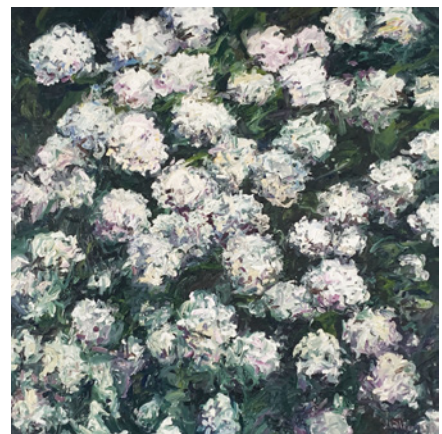

Atlantis Pink
Illford Textured Cotton Rag
297mm x 420mm with white border
unmounted signed open edition
\$500

Sarah Barton-Hills

Fresh Flowers
Acrylic on Canvas
610mm x 760mm
\$1700

Pink Peonies in Full Bloom
Oil on Canvas
795mm x 795mm
\$1950 Framed

Waterlilies I
Acrylic on Canvas
760mmx 760mm
\$1500

Waterlilies II
Acrylic on Canvas
510mmx 510mm
\$900

Bec Robertson

Sacred Garden (Kotare)
Watercolour & Acrylic on
Board with Resin Coating
300mm diameter
\$590

Secret Garden (Tui)
Watercolour & Acrylic on
Board with Resin Coating
400mm diameter
\$1245

**Morning Conversation
(Silver Eye)**
Watercolour & Acrylic on
Board with Resin Coating
600mm X 600mm
\$2450

Robert Scriven

Quiet Riot
Acrylic on Canvas
1010mm x 760mm
\$2800

Discovery
Acrylic on Canvas
700mm x 900mm
\$2800

Dean Wallace

Liss' Flowers
Oils on Canvas
1200mm x 1200mm
\$2900