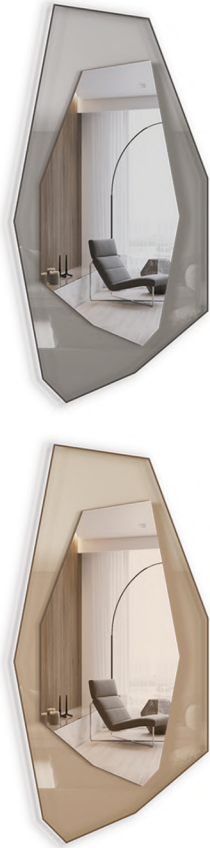

MIROX 3G 4MM

The MIROX 3G Standard 4mm mirror from Liberta, is a versatile choice that meets a wide range of customer needs. Its high-quality reflection enhances the aesthetic appeal of any space, making it a popular choice for various settings.

CORE

DESCRIPTION

CORE is a designer mirror that stands out with its unique shape and sharp edges. It features a special edge processing technology that adds a touch of creativity and blurs the boundaries of reality. This modern and striking piece is perfect for those looking to make a statement with their interior design. Designed by Ukrainian architect and designer Sergey Gotviansky.

FEATURES

- Diamond "ClearVision" Mirror Glass
- Styles
 - Diamond (Clear)
 - Bronze
 - Graphite
- Universal Mount (Vertical & Horizontal)

SKU #	Style	Size (W*H)		MSRP
		INCH	MM	
CR2959D	Diamond	29*59	735*1500	\$3,895
CR2959B	Bronze	29*59	735*1500	\$3,895
CR2959GRF	Graphite	29*59	735*1500	\$3,895

Tolerance on dimensions +/- 1/4"

DIANO

DESCRIPTION

DIANO is a luxuriously crafted oval mirror that marries elegance with technology. Its LED backlight, encased within a stainless steel frame, emits a radiant glow, adding a touch of opulence to any room.