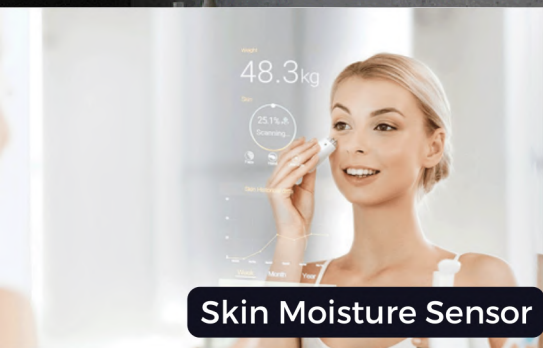

FEATURES

- **Deceptive Simplicity:** Full-fledged digital tool disguised as an ordinary mirror.
- **Advanced Tech:** Powered by Android 11.0 OS for optimal functionality.
- **Touch/Motion Activated:** Transforms into a digital tool with simple gestures.
- **Multimedia Enabled:** Supports music, video streaming, internet surfing, voice messages.
- **Health Tracker:** Includes skin moisture sensor and electronic scales.
- **Effortless Management:** Streamlines health, daily life, work, and daily tasks.
- **Connectivity:** HDMI, USB, LAN, WIFI, BLUETOOTH

WIFI

BLUETOOTH

SPEAKERS

1920 x 1080

full specifications available on dekihome.com

SMART MIRROR

Skin Moisture Sensor

Hidden Smart Mirror

Protection against moisture

- **Discreet Display:** Functions as a regular mirror, camouflaging its tech capabilities.
- **Android Integration:** Powered by Android 11.0 for extensive digital functions.
- **Interactive Widgets:** Clock, calendar, and weather at a quick glance."

- **Media Hub:** Stream music, watch videos, or browse the internet effortlessly."
- **"Motion-Sensitive:** Activate with a simple touch or gesture."
- **"Health Companion:** Tracks and organizes wellness data in a personal account."