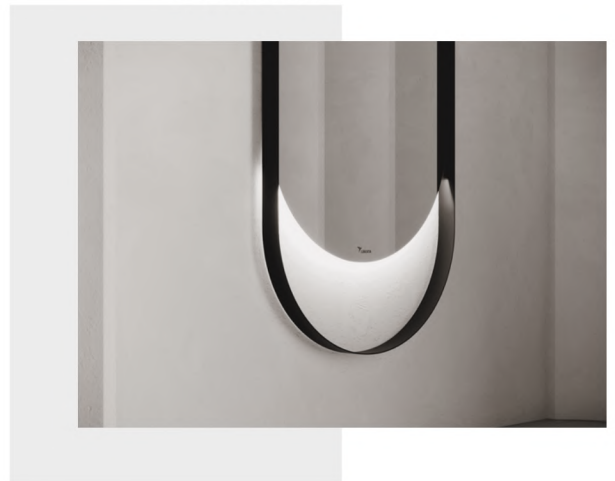

Gloss and MOIR and Color Variations . Inquire about availability.

MOIR White

Gloss Black

Mirror General Specs

Each LED mirror features a centrally positioned interior square box, uniformly measuring 5.9" x 5.9"