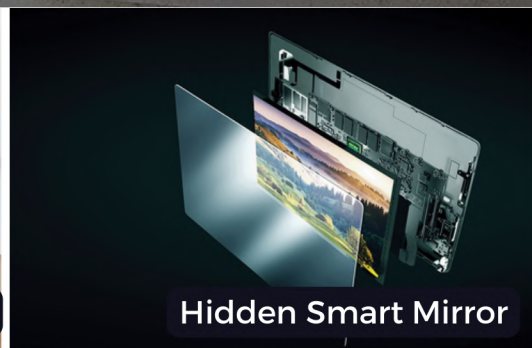

WIFI

BLUETOOTH

SPEAKERS

1920 x 1080

full specifications available on dekihome.com

SMART MIRROR

Skin Moisture Sensor

Hidden Smart Mirror

Protection against moisture

- **Discreet Display:** Functions as a regular mirror, camouflaging its tech capabilities.
- **Android Integration:** Powered by Android 11.0 for extensive digital functions.
- **Interactive Widgets:** Clock, calendar, and weather at a quick glance."