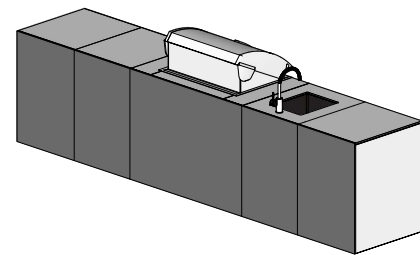

2 installation variants:

- island (360° access, covered back side)
- wall-mounted (270° access, exposed back, possibility, but not necessity, of mounting to the wall)

Materials 100% resistant to weather conditions:

- body and fronts: Powder-coated galvanized steel
- tabletop: compact HPL 12 mm tabletop for outdoor use

The Outdoor Kitchen includes*:

1. Open cabinet
2. Cabinet with sink and tap
3. Cabinet with built-in refrigerator
4. Cabinet with built-in grill
5. Cabinet with shelf

*All components can be ordered separately as a customized set.

Island covered back side.

Refrigerator

Grandhall

Grill

Grandhall
Elite G5 Built in

Grandhall
Maxim G5 Built in

Sink