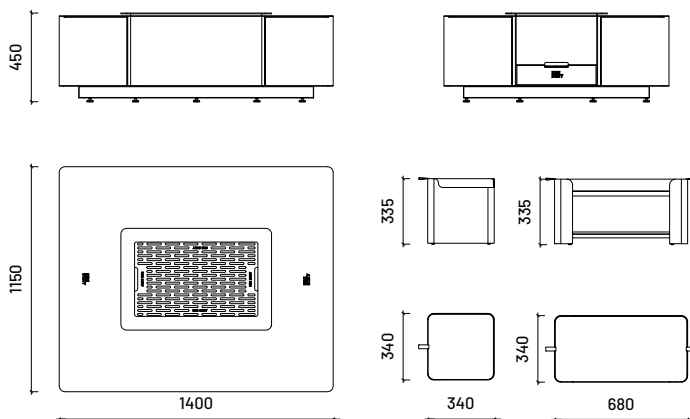

SMARTBOXY

Wedrowcow 112
Bielsko-Biala, 43-300
Poland
+48 790 276 666 | Joanna Hankus | Key Account Manager
+48 605 959 444 | Secretariat
info@smartboxy.eu
www.smartboxy.eu