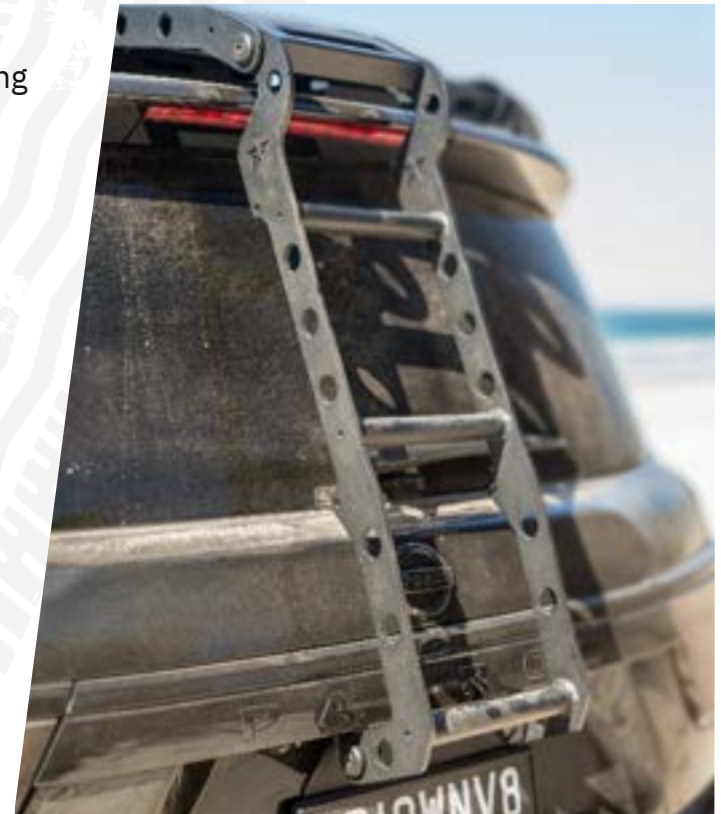

REAR END

From rear bar protection, to a custom ladder, there are multiple solutions for styling and practicality.

VOGUE LADDER:

What started as a fun idea to get a short guy on the roof of a 4wd, has become a must have accessory. Our ladders make life easier by allowing safe access to your roof platform.

REAR TYRE CARRIER:

The rear tyre carrier gives you the ability to keep a spare wheel mounted to the rear of your vehicle while also keeping access to the boot by swinging away from the vehicle.

REAR BARS:

Just like a front bar replacement, the rear bar replacements not only make a huge difference in how your vehicle looks, but also improve the protection of the vehicle.

Front bars can be colour coded to match the paint of the vehicle.

TOWBALL CUTOUT:

A custom cut-out on the rear bar to keep that OEM look with a tow-bar.