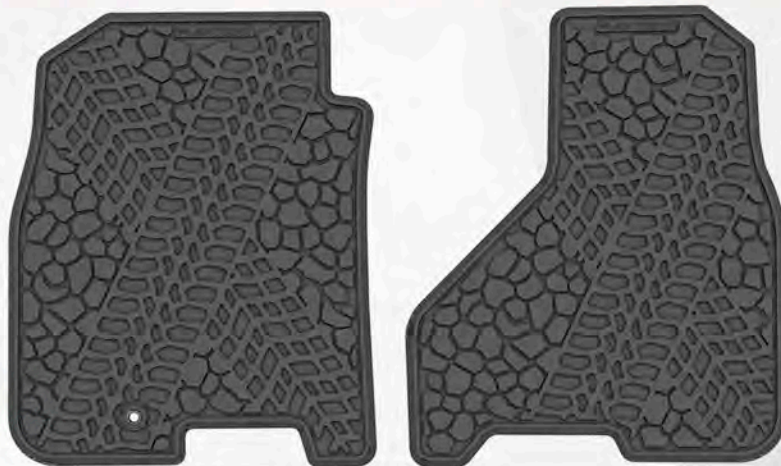

## 2010-11 2500/3500 Crew/Mega Cab (4pc)

Part#- NGTT10000

(Black) - \$109.95

(Colors) - \$114.95

(Camouflage) - \$139.95

\*Single safety retention grommet on driver mat

\*Part numbers along with available colors are located at the end of this section