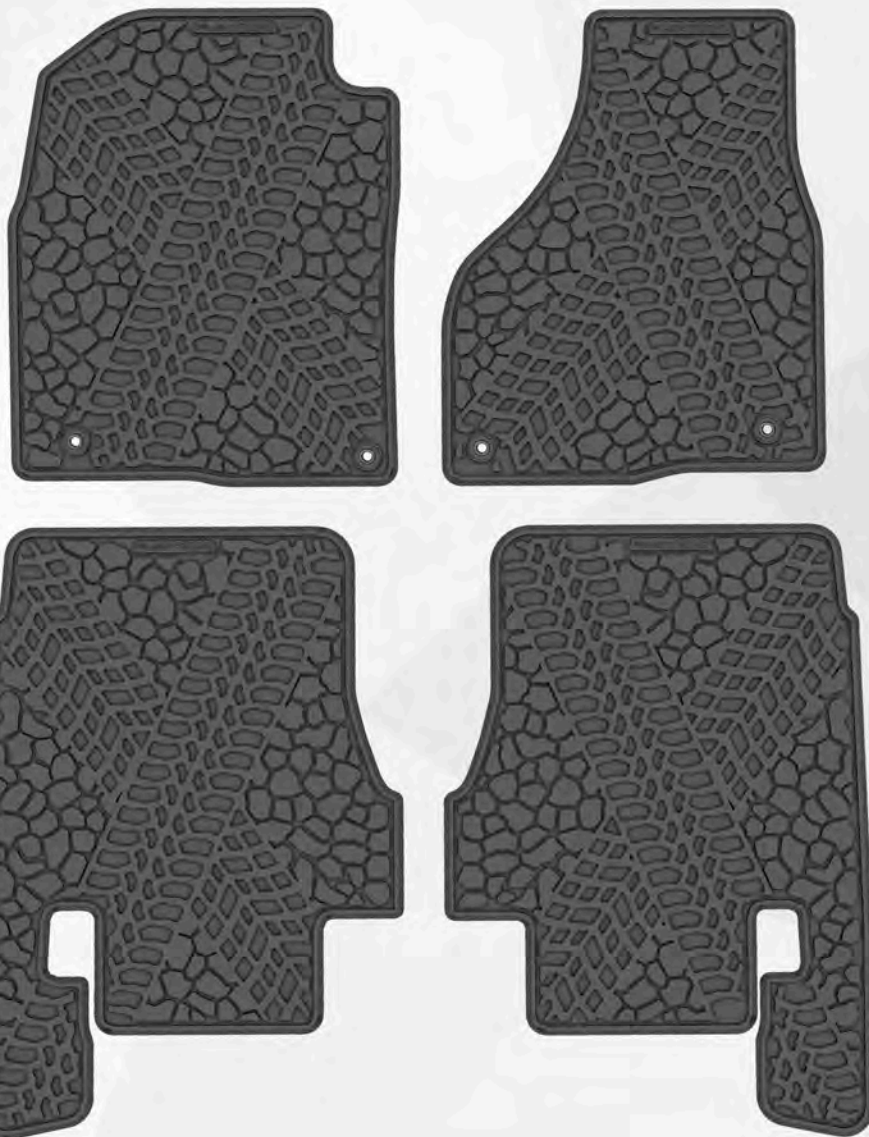

## 2012-18 2500/3500 Mega Cab (4pc)

Part#- NGTT15000

(Black) - \$114.95

(Colors) - \$119.95

(Camouflage) - \$149.95

\*2 safety retention grommets on  
driver and passenger mats

\*Part numbers along with available  
colors are located at the end of  
this section