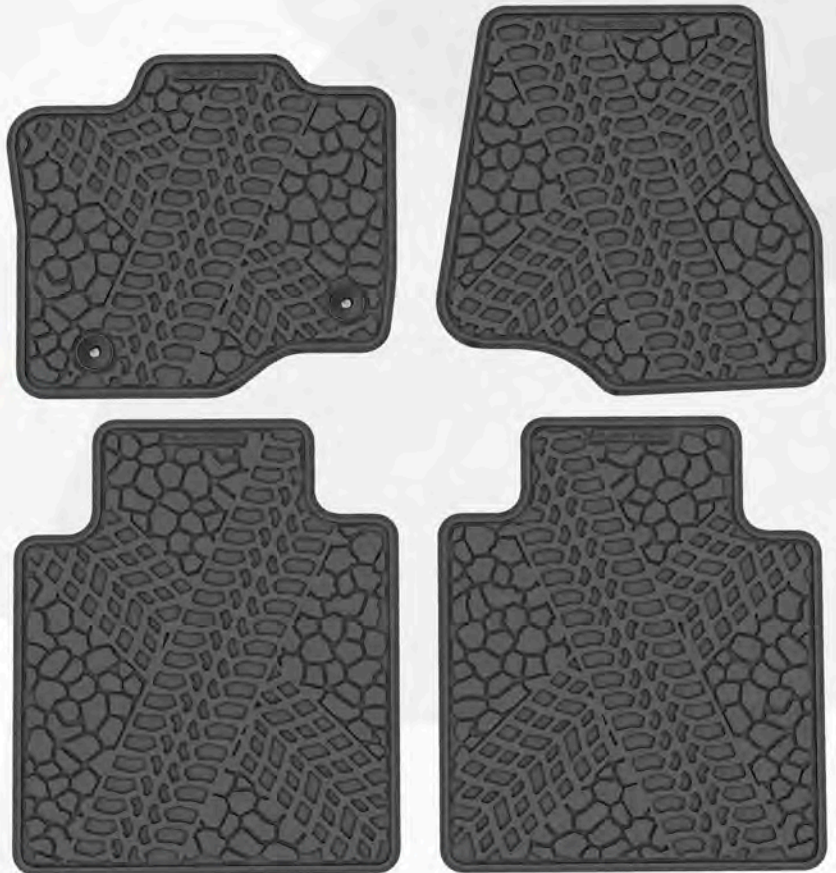

## 2017-22 SuperCrew Cab (4pc)

Part#- NGTT32000

(Black) - \$114.95

(Colors) - \$119.95

(Camouflage) - \$139.95

\*2 safety retention buttons  
on driver mat

\*Part numbers along with available colors  
are located at the end of this section