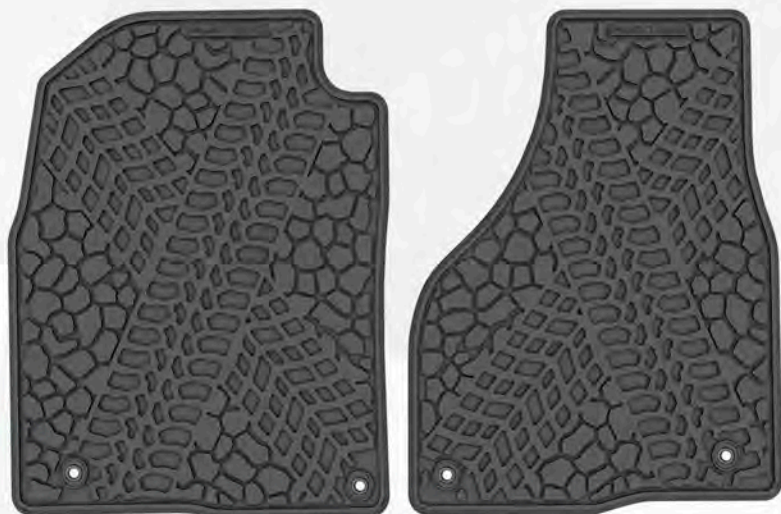

## 2012-18 1500 & 2019-22 1500 Classic (2pc)

Part#- NGTT11000

(Black) - \$84.95

(Colors) - \$89.95

(Camouflage) - \$99.95

\*2 safety retention grommets on driver and passenger mats

\*Part numbers along with available colors are located at the end of this section