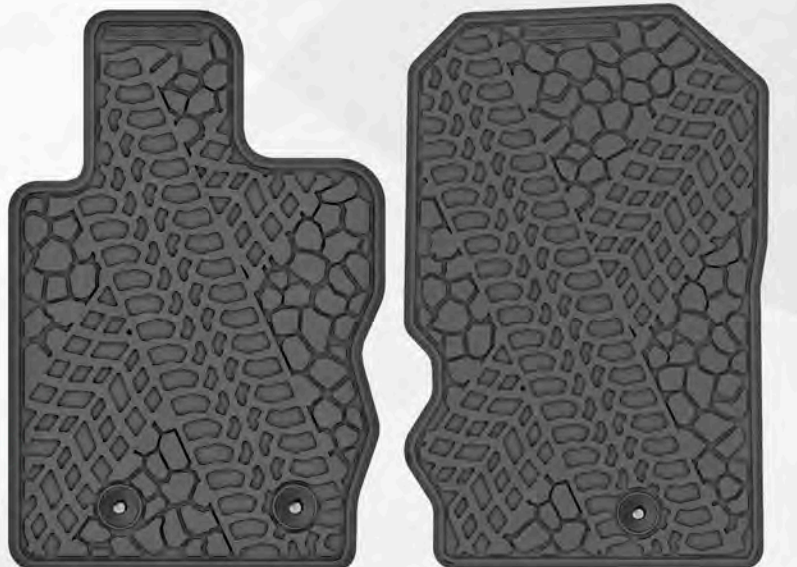

MADE IN

U.S.A.

WARRANTY
3 YEAR
WARRANTY

SURE-GRIP
CONCRETE & METAL SURFACES

Visit us online at www.flextreadmats.com
Dealer inquiries contact 1-833-700-3539 Ext. 222