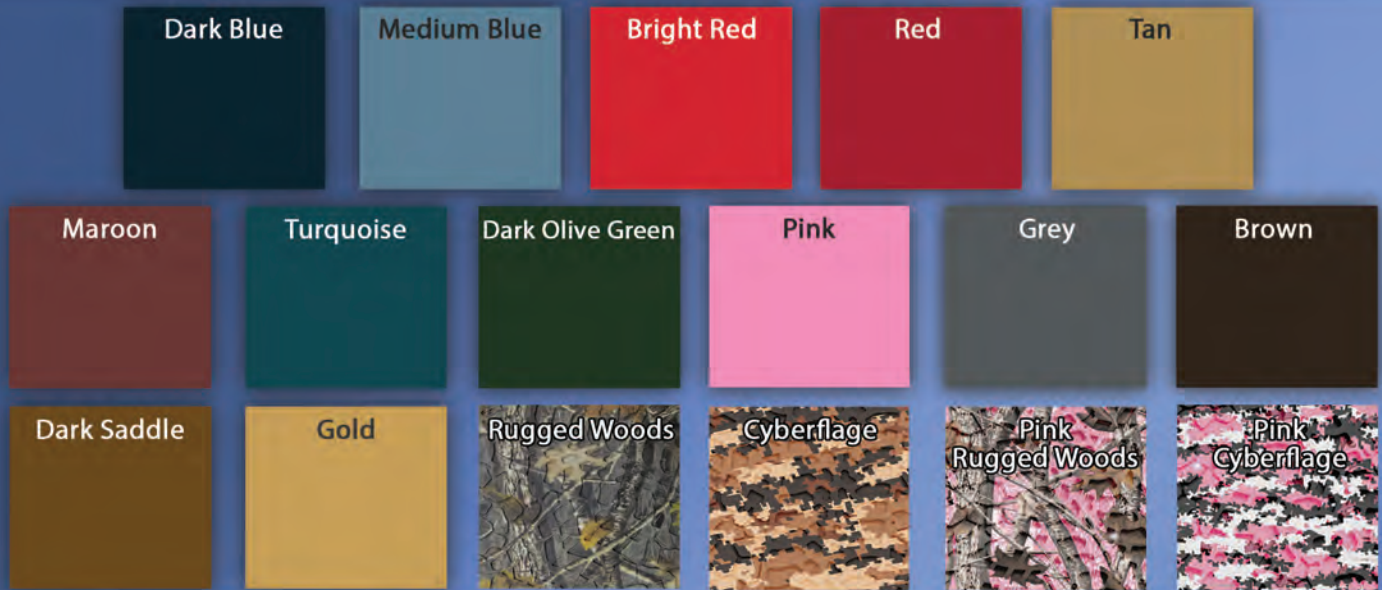

OTHER CUSTOM COLORS AVAILABLE FOR BASE MATS