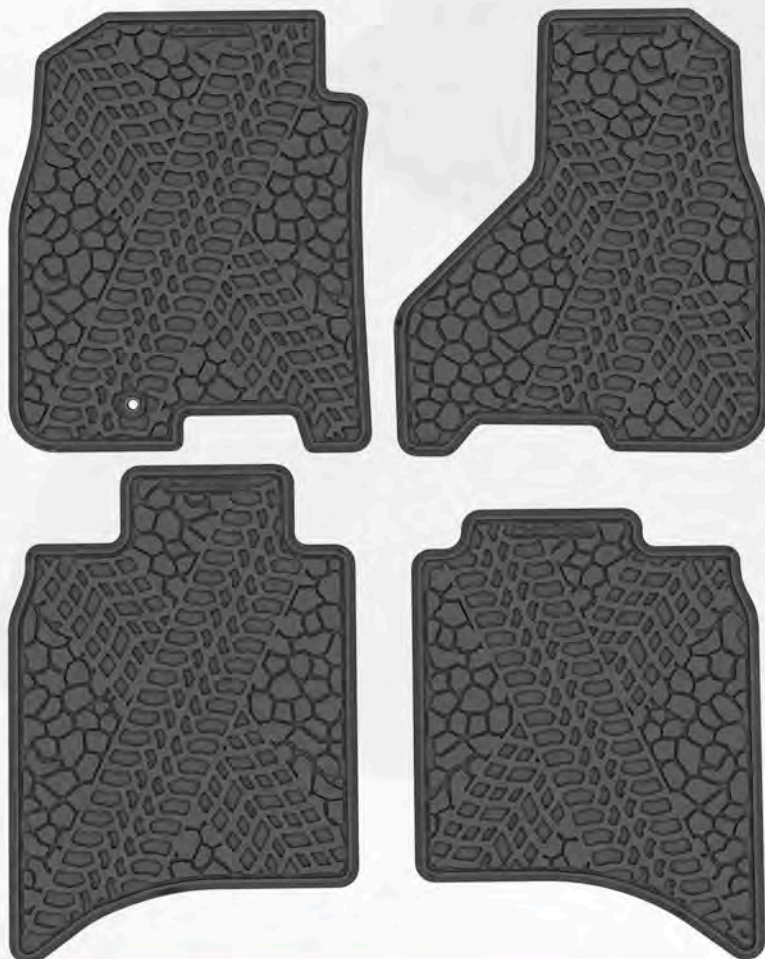

## 2009-11 1500 Quad/Crew Cab (4pc)

Part#- NGTT09000

(Black) - \$109.95

(Colors) - \$114.95

(Camouflage) - \$139.95

\*Single safety retention grommet on  
driver mat

\*Part numbers along with available colors  
are located at the end of this section