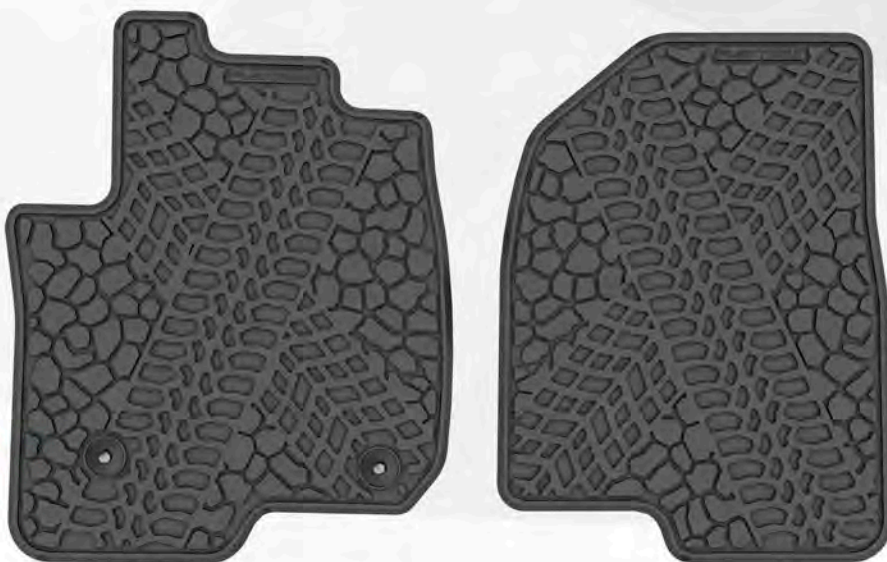

### Regular Cab (2pc)

Part#- NGTT26000

(Black) - \$79.95

(Colors) - \$84.95

(Camouflage) - \$94.95

\*2 safety retention buttons  
on driver mat

\*Part numbers along with available colors  
are located at the end of this section