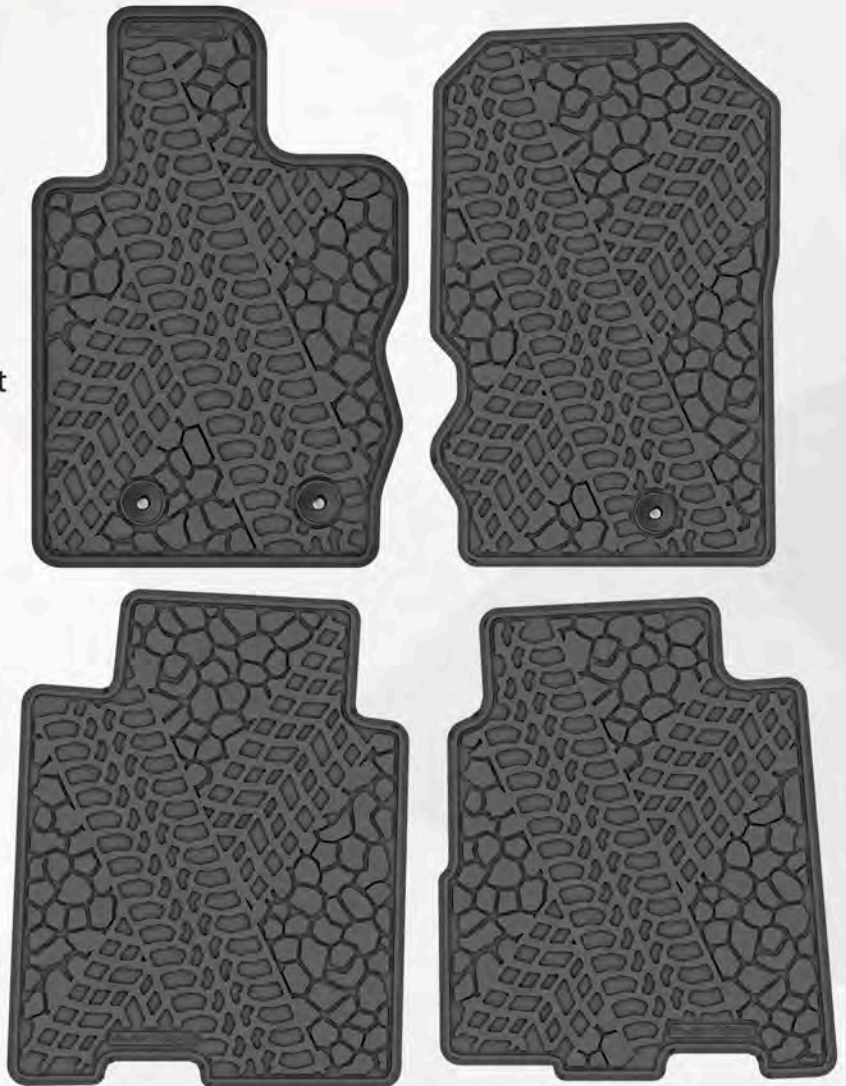

2021-2022 Ford Bronco

2021-22 Bronco 4 Door (4pc)

*Automatic only

Part#- NGTT50000

(Black) - $119.95

(Colors) - $124.95

(Camouflage) - $149.95

*2 safety retention buttons on driver side front mat and 1 on the passenger side front mat

*Part numbers along with available colors are located at the end of this section

Visit us online at www.flextreadmats.com
Dealer inquiries contact 1-833-700-3539 Ext. 222