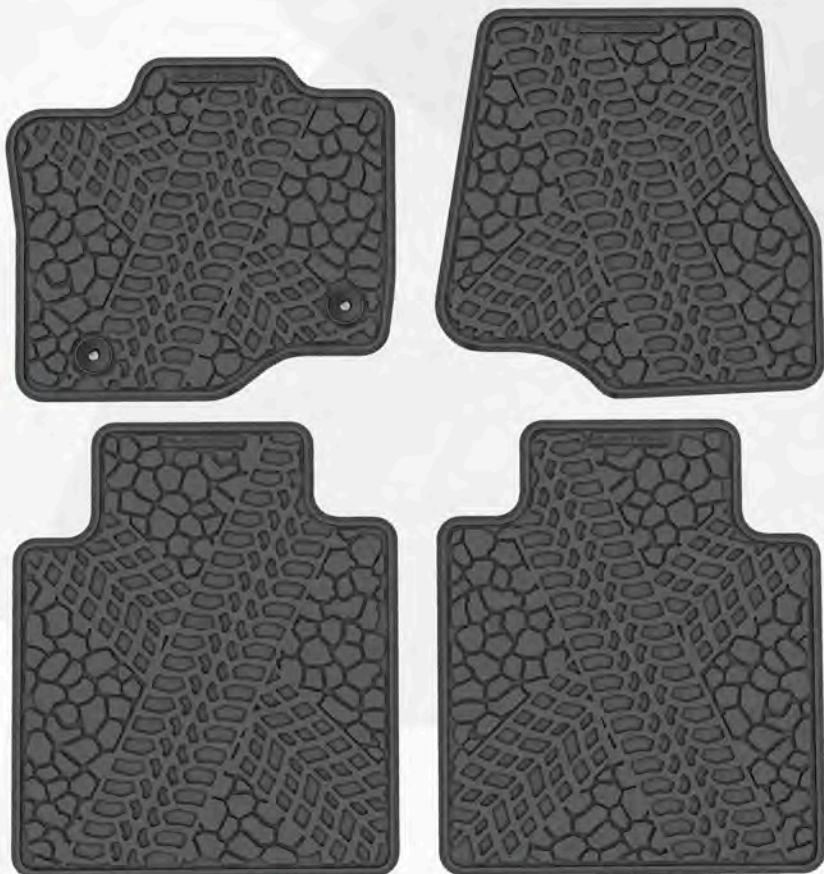

## 2015-22 SuperCrew Cab (4pc)

Part#- NGTT30000

(Black) - \$114.95

(Colors) - \$119.95

(Camouflage) - \$139.95

\*2 safety retention buttons  
on driver mat

\*Part numbers along with available colors  
are located at the end of this section