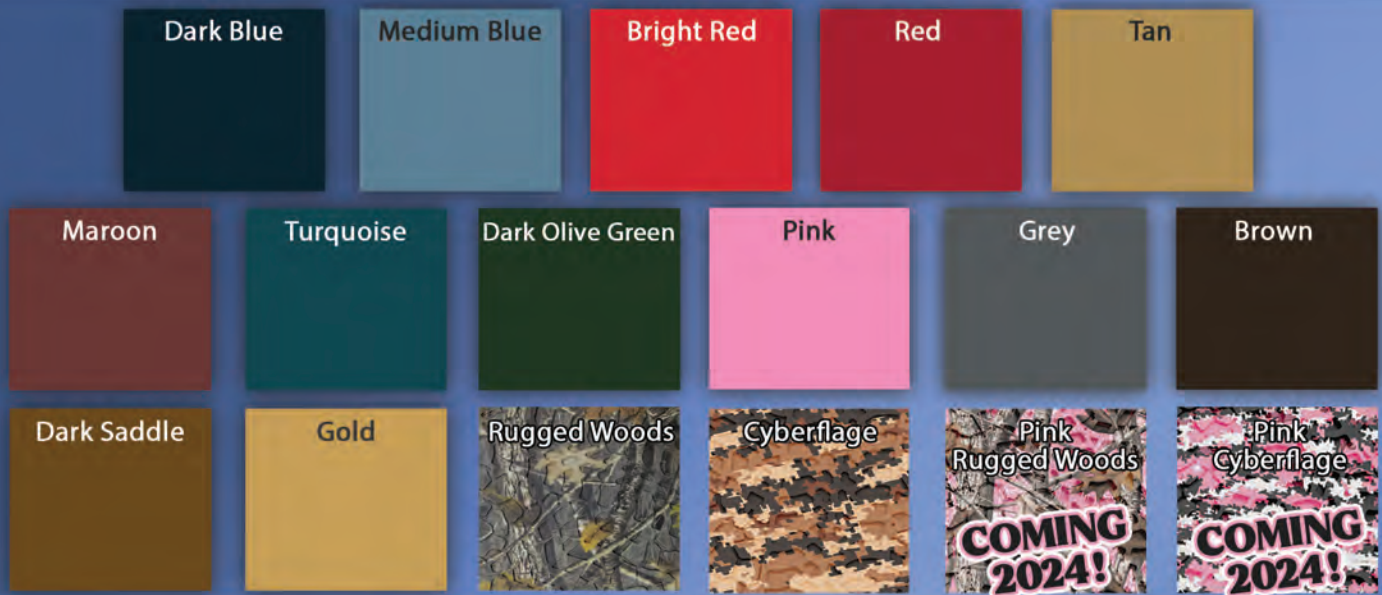

OTHER CUSTOM COLORS AVAILABLE FOR BASE MATS