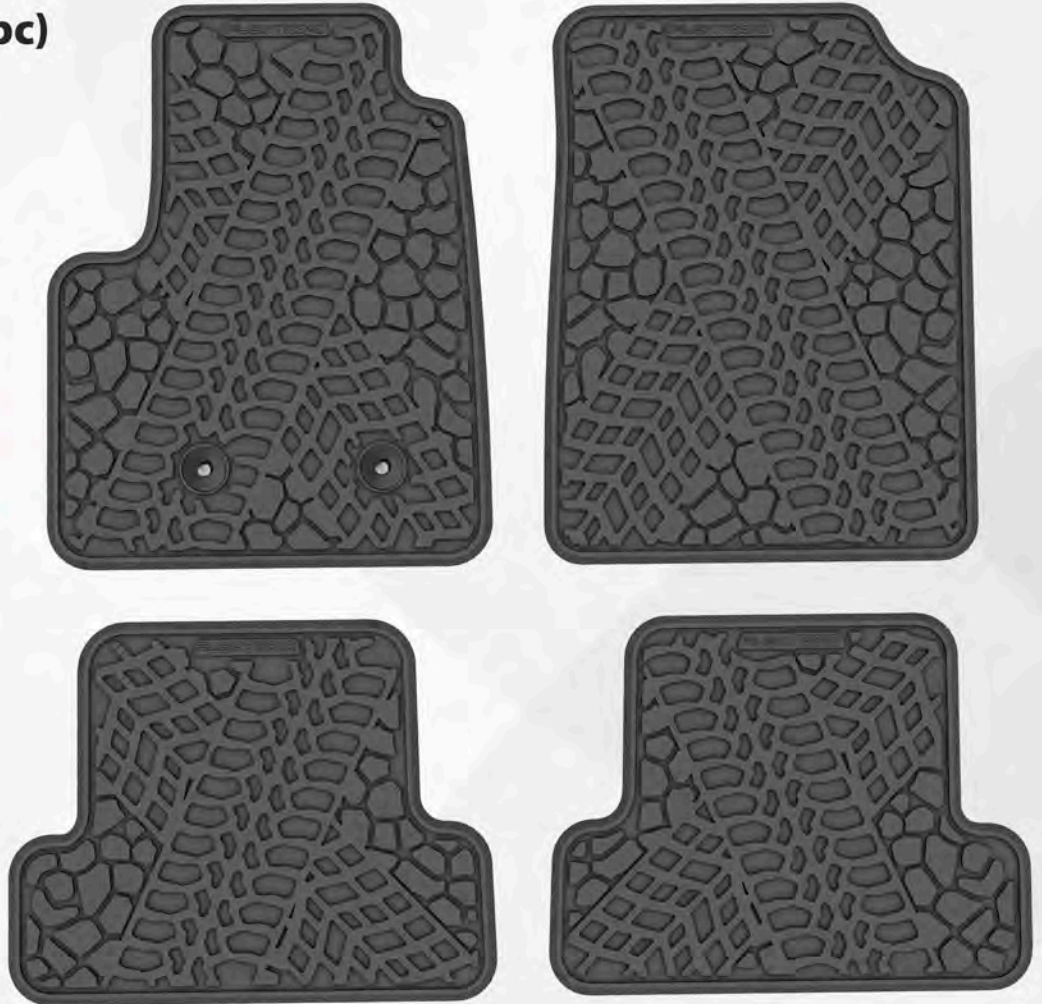

## 2015-22 Extended (4pc)

Part#- NGTT22000

(Black) - \$104.95

(Colors) - \$109.95

(Camouflage) - \$124.95

\*2 safety retention buttons  
on driver mat

\*Part numbers along with  
available colors are located  
at the end of this section