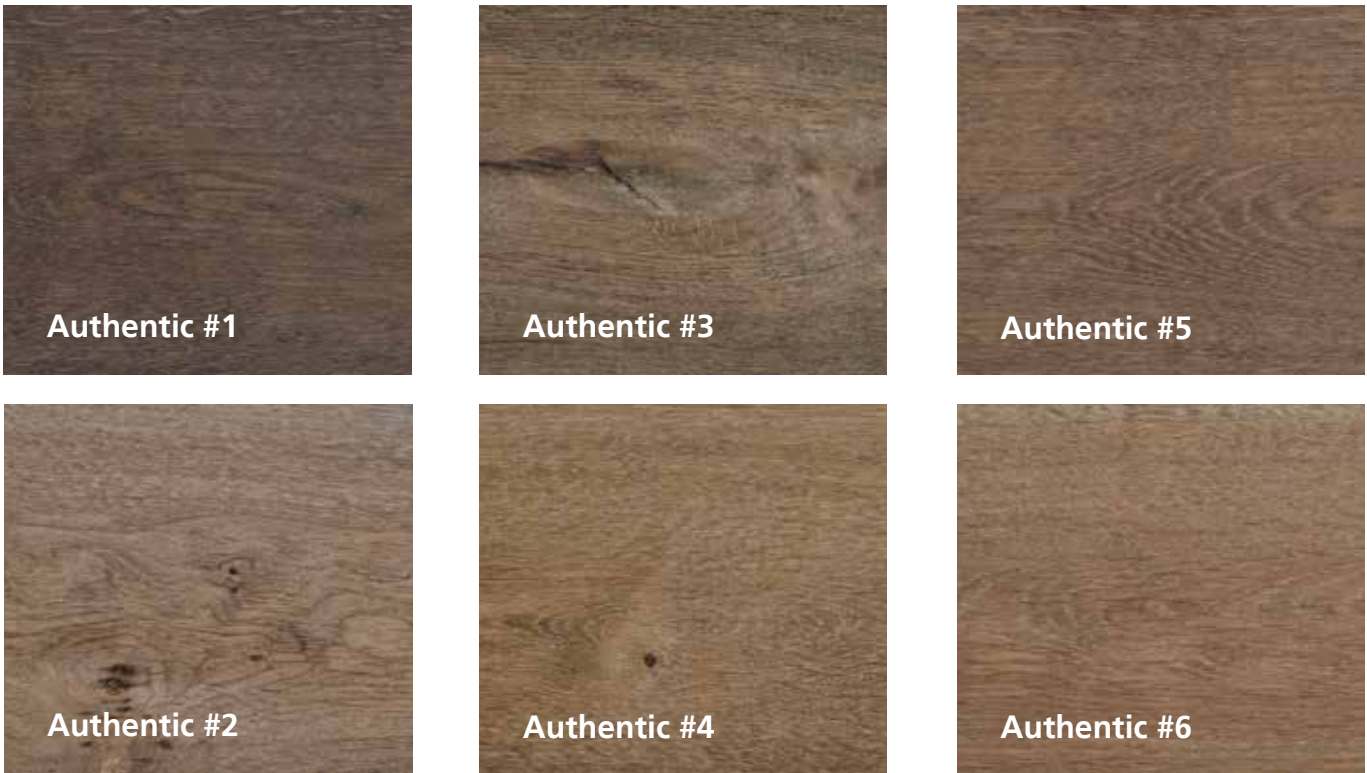

Authentic Amonia look

The colours can be mixed to get the exact pre-aged tone the customer has in mind.