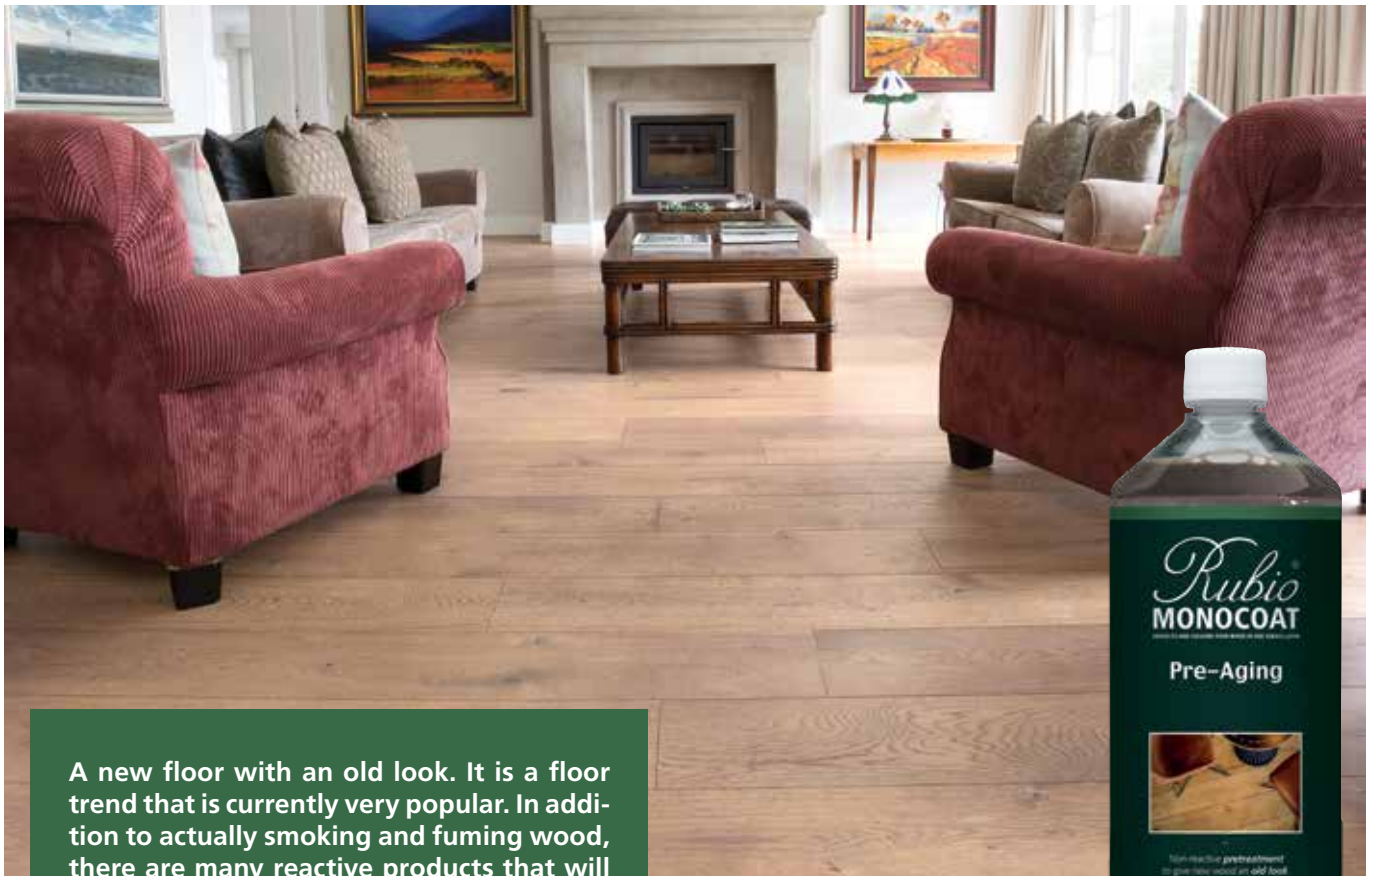

INTERIOR

Rubio[®]
MONOCOAT
PROTECTS AND COLOURS YOUR WOOD IN ONE SINGLE LAYER

RUBIO[®] MONOCOAT PRE-AGING
GET THE LOOK OF A REACTIVE STAIN, WITHOUT THE DISADVANTAGES

A new floor with an old look. It is a floor trend that is currently very popular. In addition to actually smoking and fuming wood, there are many reactive products that will give the wood a smoked or aged look.

Rubio Monocoat Pre-Aging is a high-quality, **non-reactive** pretreatment, available in 10 standard shades. The colour spectrum ranges from a lighter to a darker smoked look, with colours that can be mixed with each other to the variant the customer wants. There is also a range of aged colours that can be mixed together. This results in a **deep colour with subtle accents**. The hard parts of the wood and the sapwood are also coloured to get the most natural aged look possible.