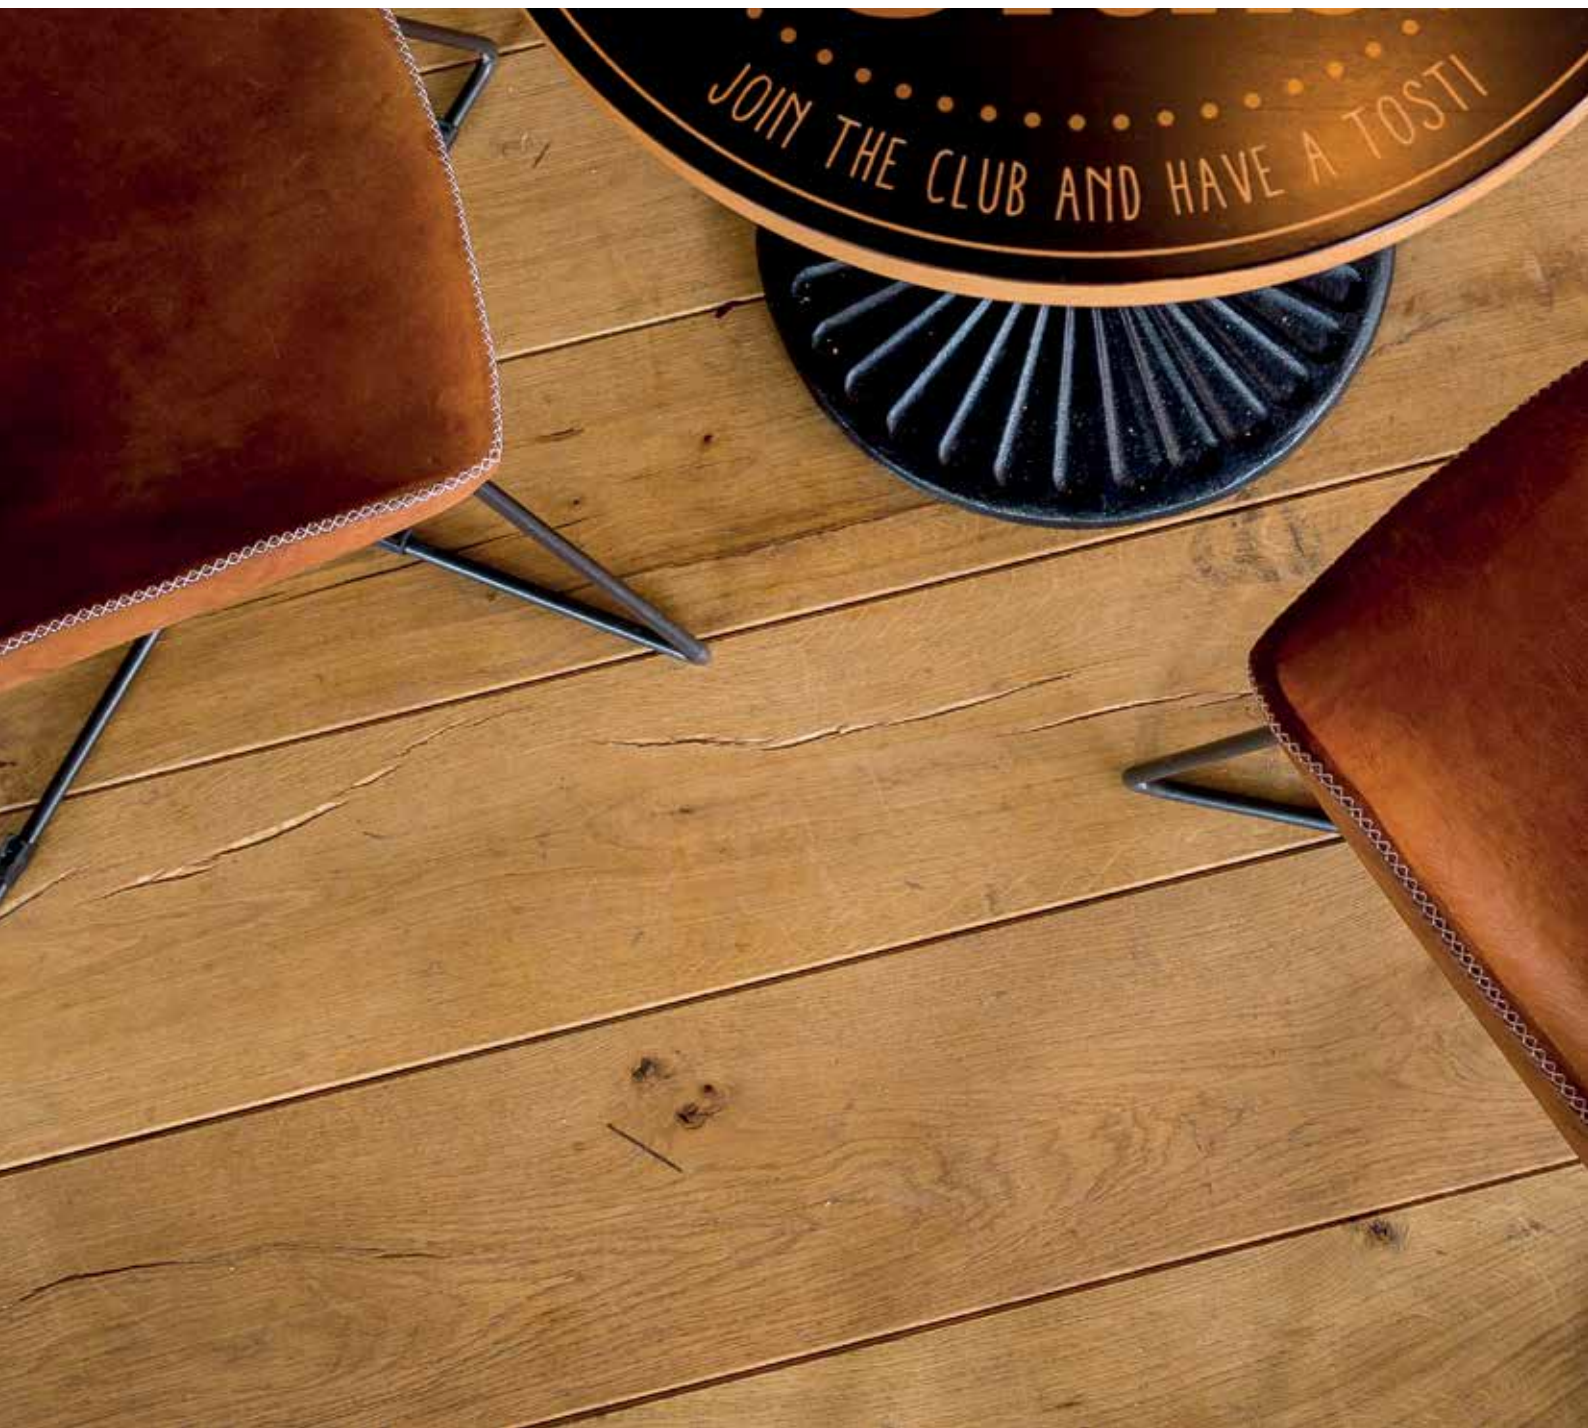

INTERIOR

Rubio[®]
MONOCOAT
PROTECTS AND COLOURS YOUR WOOD IN ONE SINGLE LAYER

RUBIO[®] MONOCOAT PRE-AGING
GET THE LOOK OF A REACTIVE STAIN, WITHOUT THE DISADVANTAGES

A new floor with an old look. It is a floor trend that is currently very popular. In addition to actually smoking and fuming wood, there are many reactive products that will give the wood a smoked or aged look.

Rubio Monocoat Pre-Aging is a high-quality, **non-reactive** pretreatment, available in 10 standard shades. The colour spectrum ranges from a lighter to a darker smoked look, with colours that can be mixed with each other to the variant the customer wants. There is also a range of aged colours that can be mixed together. This results in a **deep colour with subtle accents**. The hard parts of the wood and the sapwood are also coloured to get the most natural aged look possible.