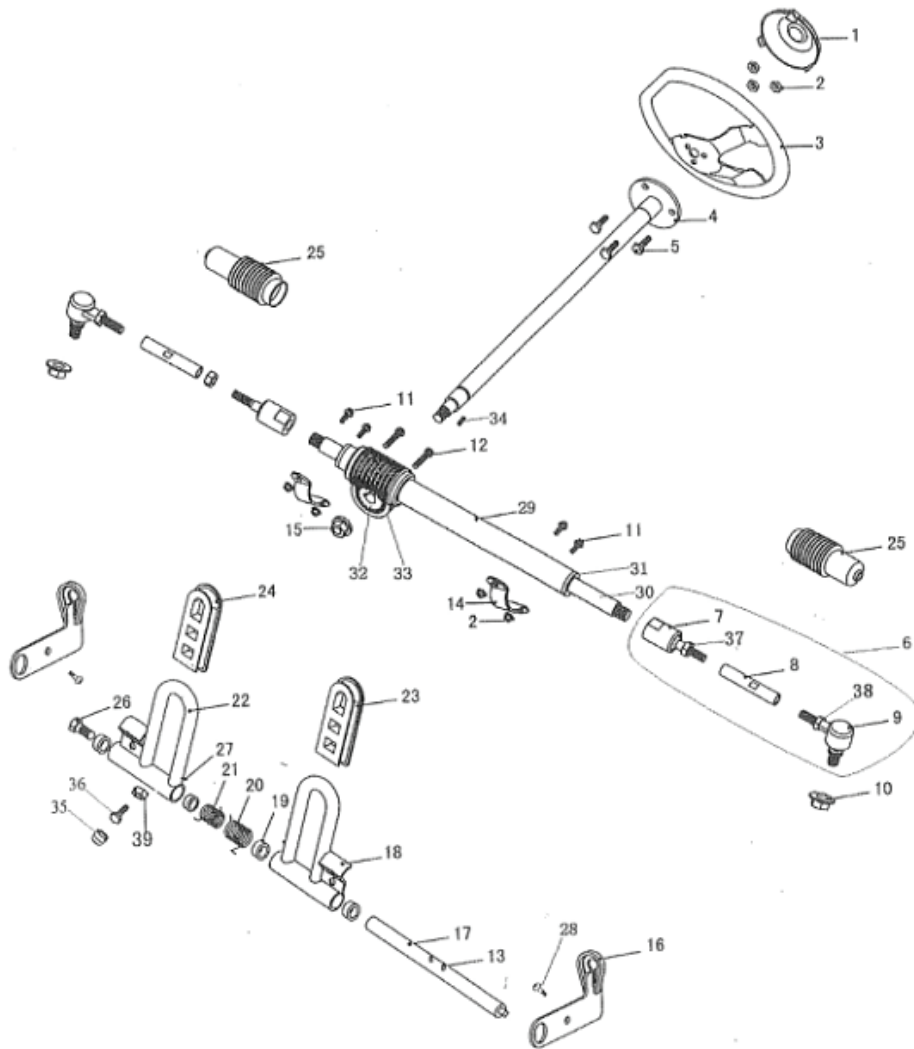

STEERING COMPONENTS

Ref Num	Part Num	Description	Qty	Ref Num	Part Num	Description	Qty
1	7.010.056	STEERING WHEEL COVER	1	21	8.040.010	THROTTLE PEDAL RETURN SPRING,L	1
2	9.220.006	LOCKING NYLON NUT M6	7	22	4.000.026	THROTTLE PEDAL COMP	1
3	7.020.057	STEERING WHEEL	1	23	7.020.043	BRAKE PEDAL PAD	1
4	4.000.023	STEERING SHAFT	1	24	7.020.044	THROTTLE PEDAL PAD	1
5	9.106.016	BOLT,M6X16	3	25	7.020.059	STEERING BALL JOINT DUST COVER	2
6	14-1000-00	TIE ROD ASSY	2	26	9.129.816	ALLEN HEAD BOLT M8X1.25X16	1
7	6.000.180	STEERING BALL JOINT	2	27	9.500.007	ROLL PIN M3X16	2
8	8.010.135	TIE ROD	2	28	9.100.512	BOLT,M5X12	2
9	6.000.181	ROD END	2	29	4.000.024	STEERING GEAR	1
10	9.210.008	LOCKING NYLON NUT M8	2	30	N/A	comes with #29	
11	9.106.020	FLANGE BOLT,M6X20	4	31	N/A	comes with #29	
12	9.100.512	BOLT,M5X12	2	32	N/A	comes with #29	
13	9.500.008	ROLL PIN Æ3X20	2	33	N/A	comes with #29	
14	8.020.130	STEERING GEAR BRACKET	2	34	14-1002-00	KEY 4X4X12	1
15	9.220.010	LOCKING NUT M10	1	35	14-0502-00	RUBBER FOOT PEDAL STOP	1
16	8.020.144	PEDAL BRACKET	2	36	9.108.050	BOLT M8X50	1
17	8.010.103	PEDAL BOLT	1	37	N/A	comes with #7	
18	4.000.025	BRAKE PEDAL COMP	1	38	N/A	comes with #9	
19	7.010.003	PEDAL BUSH	4	39	9.220.008	LOCKING FLANGE NUT M8	1
20	8.040.011	BRAKE PEDAL RETURN SPRING,R	1