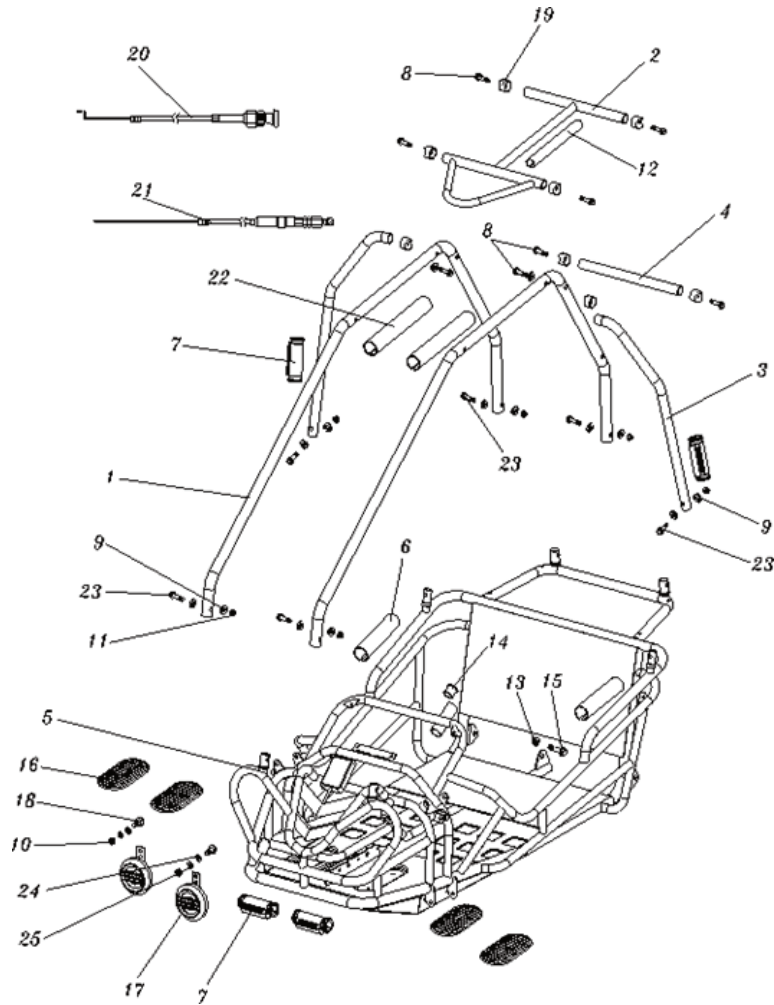

FRAME PARTS

Ref Num	Part Num	Description	Qty
1	8.070.045	CUSTOM BAR CAGE.Black	2
2	6.000.194	CUSTOM CROSS BAR TOP.FR.Black	1
3	8.070.046	CUSTOMJ-BAR.L.R.SIDE Black	2
4	8.080.041	CUSTOM CROSS BAR.RR.Black	1
5	N.A.	FRAME COMP.(R.S.Y.P)	1
6	6.000.189	FOAM PADDING--22	2
7	7.020.048	RUBBER PROTECTOR	4
8	9.108.045	BOLT m8x1.25x45	14
9	7.010.049	R-WASHER	20
10	9.200.008	M8X1.25 NUT	2
11	9.220.008	LOCKING FLANGE NUT M8	6
12	6.000.191	FOAM PADDING	1
13	9.220.010	LOCKING FLANGE NUT.M10	1
14	7.010.006	STEERING SHAFT BUSH	1
15	9.110.020	BOLT m10x1.25x20	1
16	7.020.045	RUBBER FOOT PLATE	4
17	6.000.135	HORN	2
18	9.108.014	FLANGE BOLT m8x1.25x14	2
19	7.010.045	CUSTOM BAR CAGE CAP	8
20	6.030.132	THROTTL CABLE COMP.	1
21	6.000.133	BRAKE CABLE COMP.	1
22	6.000.190	FOAM PADDING--30	2
23	9.108.050	BOLT m8x1.25x50	6
24	9.300.008	FLAT WASHER M8	2
25	9.400.008	SPRING WASHER M8	2