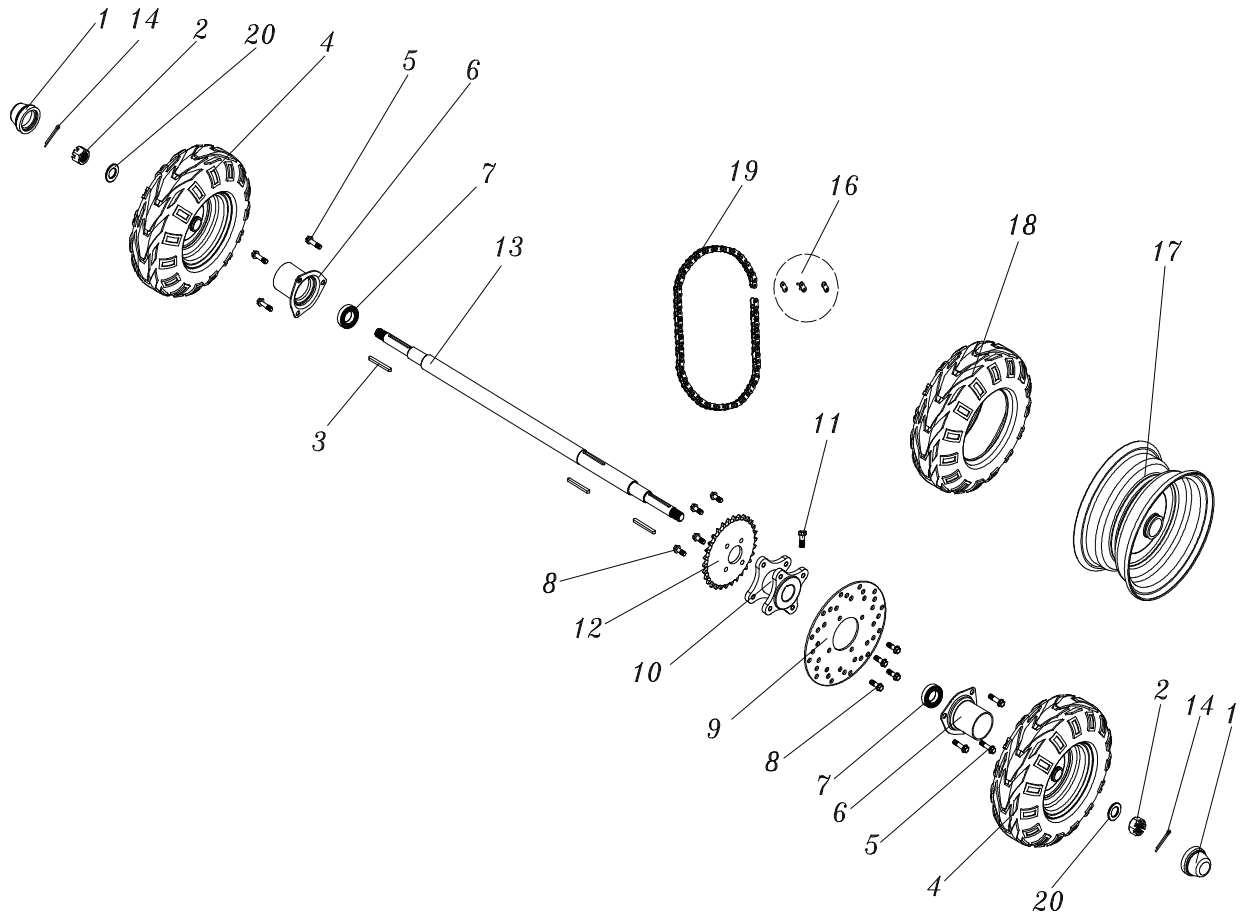

REAR AXLE HOUSING

Ref Num	Part Num	Description	Qty
1	7.020.039	HUB COVER RR	2
2	9.220.016	LOCKING FLANGE NUT M14X1.5	2
3	8.010.138	AXLE KEY	3
4	6.000.170-BK	REAR WHEEL ASSY	2
5	9.108.016	FLANGE BOLT M8X1.25X16	6
6	6.000.196	AXLE COVER	2
7	9.030.002	BEARING 6204	2
8	9.106.016	FLANGE BOLT M6X14	8
9	8.010.098	DISC BRAKE RR	1
10	8.010.097	REAR AXLE HUB	1
11	9.129.810	ALLEN HEAD BOLT M8X1.25X16	1
12	8.010.099	REAR SPROCKET	1
13	14-1101-00	REAR AXLE	1
14	005-3040-00	COTTER PIN 3X40	2
15	7.190.018	AIR VALVE	2
16	6.000.199	MASTER LINK	1
17	6.000.183-BK	RIM.RR	2
18	001-136005-00	TIRE,RR 13X5-6	2
19	9.070.004-S	DRIVE CHAIN	1