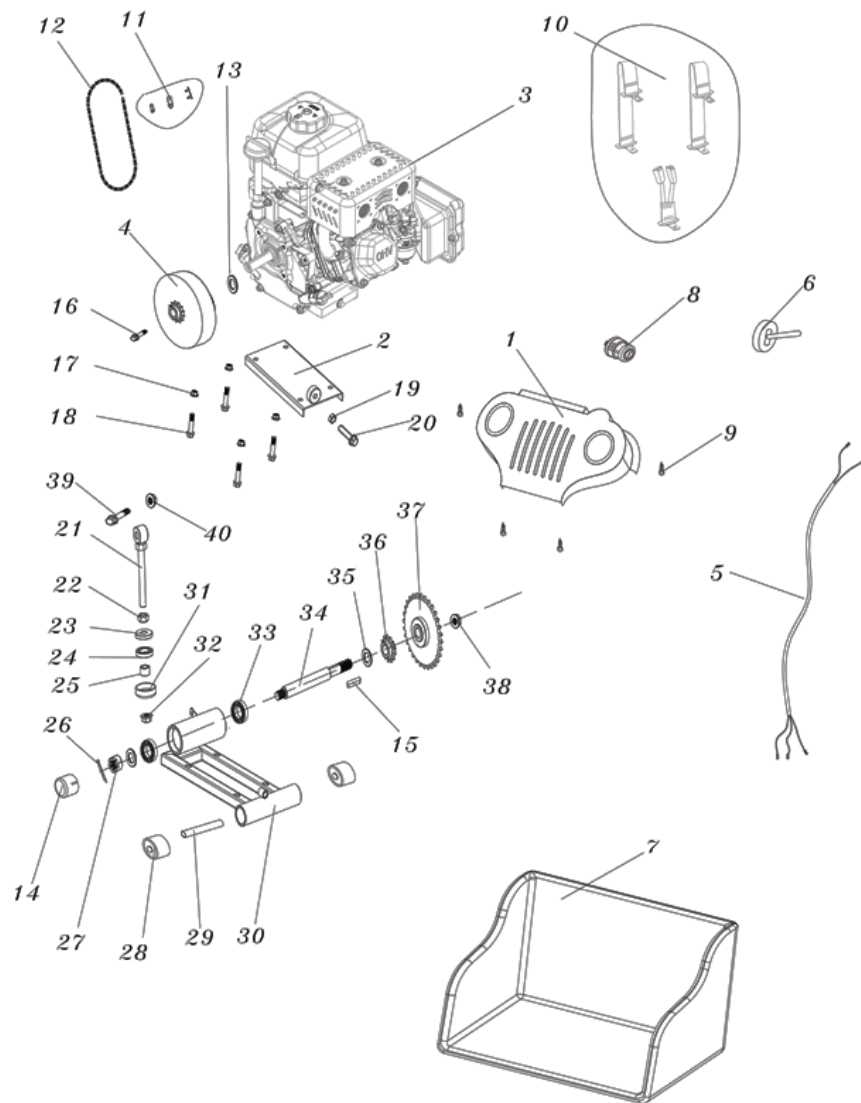

ENGINE / ENGINE MOUNT / SEAT

Ref Num	Part Num	Description	Qty	Ref Num	Part Num	Description	Qty
1	14-0205-00	SWITCH PANEL COVER	1	21	8.147.008	CHAIN ADJUSTER	1
2	14-0604-00	ENGINE MOUNTING PLATE	1	22	9.200.012	NUT M12X1.25	1
3	006-LCT-136	ENGINE COMP.	1	23	8.010.042	WASHER-CHAIN ADJUSTER	2
4	14-1102-00	CLUTCH	1	24	8.010.041	BUSHING-CHAIN ADJUSTER	1
5	21-0303-00	WIRE HARNESS	1	25	7.020.001	CAP WASHER-CHAIN ADJUSTER	1
6	14-0304-00	ENGINE STOP BUTTON	1	26	005-2530-00	COTTER PIN φ2.5X30	1
7	6.000.176	SEAT COMP.	1	27	9.800.014	CASTLE NUT M14X1.5	1
8	6.000.165	POWER ON SWITCH	1	28	14-0503-00	Bushing,Rubber	1
9	003-520013-00	Self Tapping Screw 4.2x10	4	29	7.020.077	BUSHING	2
10	6.000.179	SAFETY BELT	1	30	21-0604-00	ENGINE MOUNTING PLATE(2)	1
11	6.000.324-S	MASTER LINK	1	32	8.020.045	BOTTOM CAP WASHER-CHAIN ADJUSTER	1
12	14-1103-00	DRIVE CHAIN	4	33	6.000.065	BEARING 6004	2
13	007-08-00	Flat Washer	1	34	14-1104-00	Shaft,Sprocket and Drive Pulley	1
14	GB96-85	Rubber Cover	1	35	9.300.014	WASHER φ14	1
15	14-1105-00	Rear Clutch Axle Key	1	36	008-13-06B	13 Teeth Sprocket	1
16	GB5783-86-20	BOLT M8X20	1	37	008-30-428	30 Teeth Sprocket	1
17	9.220.008	LOCKING FLANGE NUT M8	4	38	6.100.065	BEARING 6004	1
18	9.108.055	BOLT M8X55	4	39	9.110.045	BOLT M10X1.25X45	1
19	6.034.096	NUT M8	1	40	9.220.010	Nut M10	1
20	12.100.030	BOLT M8X60(全牙)	1