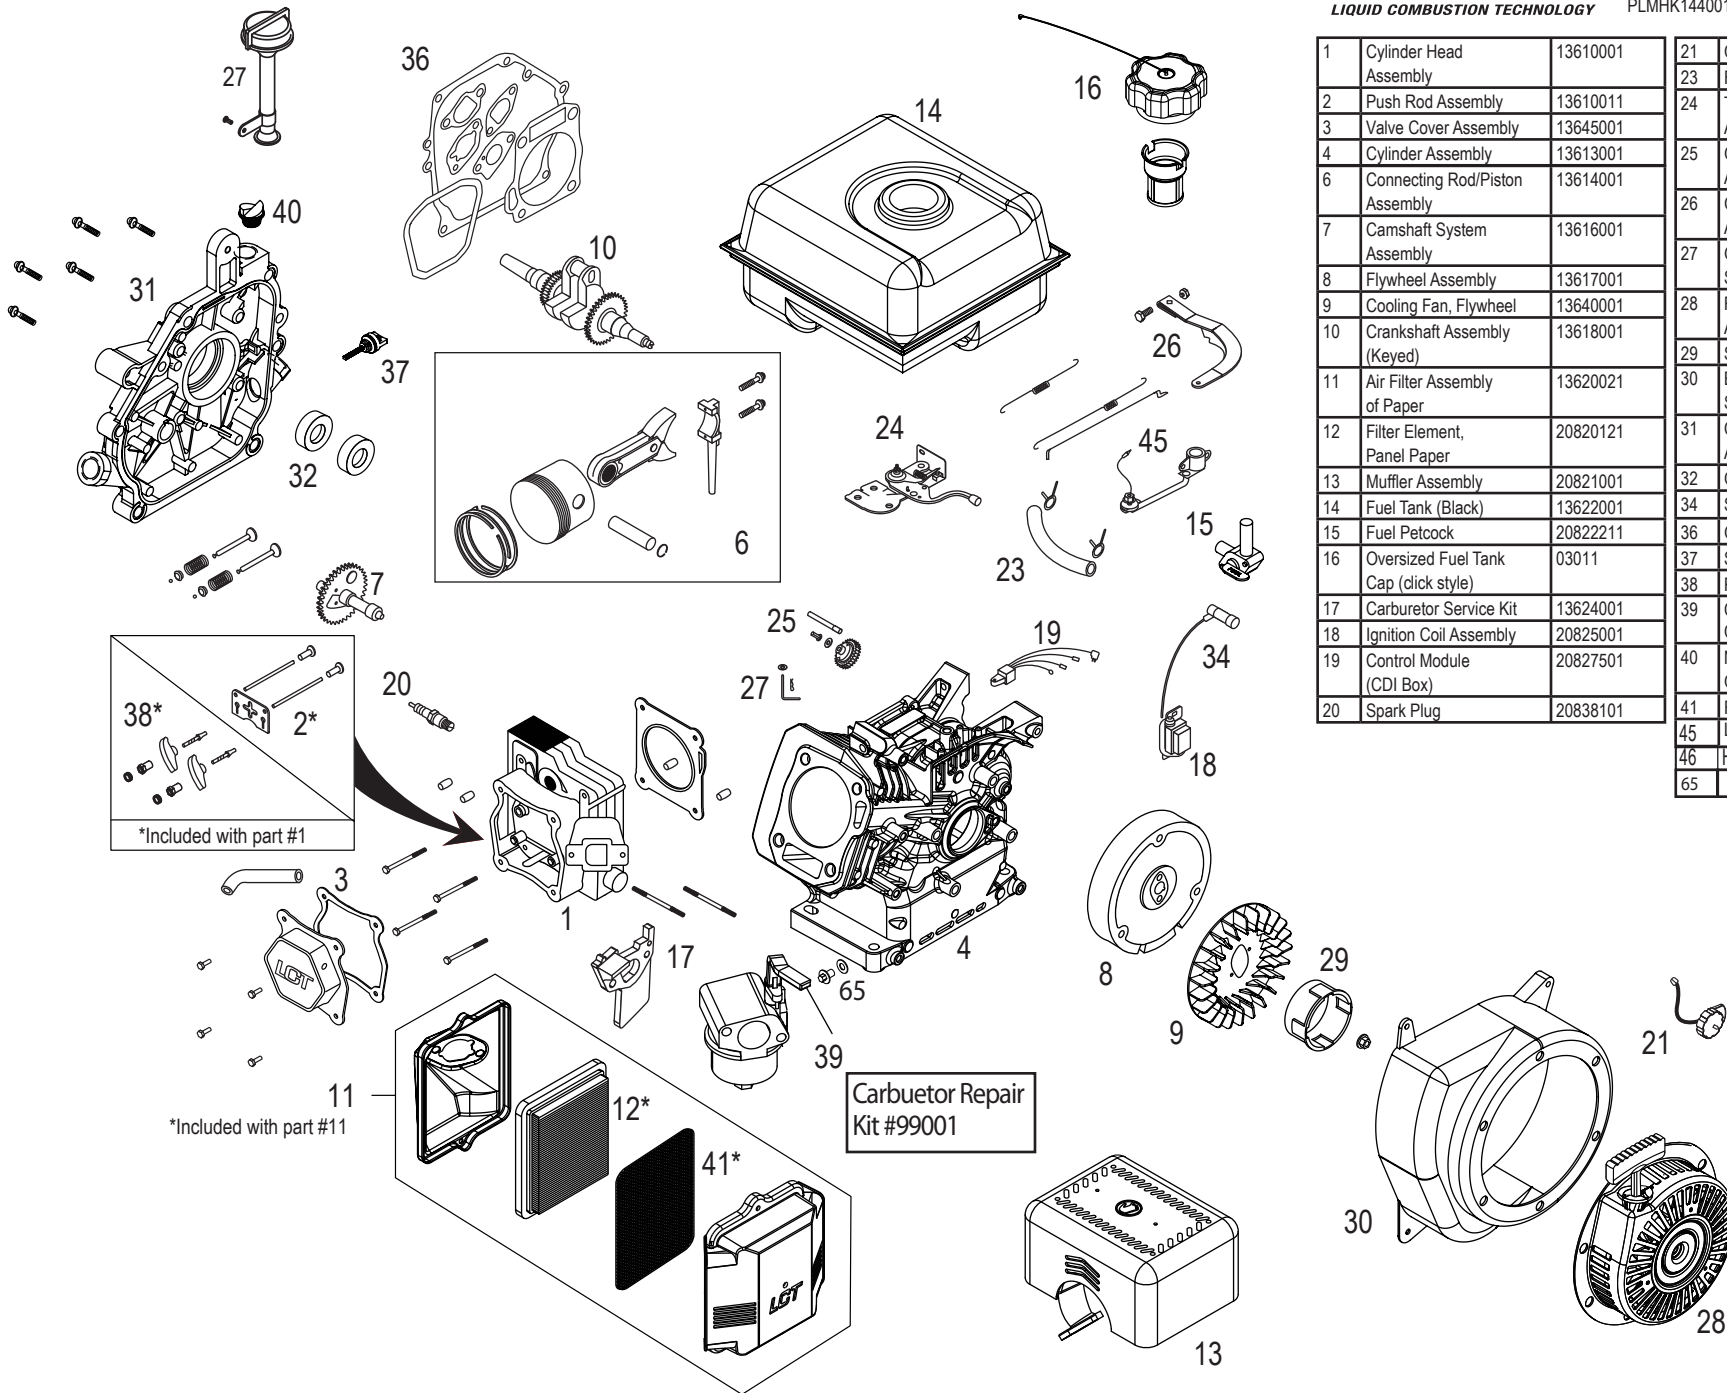

Hammerhead Torpedo

Illustrated Parts Book

1	Cylinder Head Assembly	13610001	21	On/Off Switch	20826001
2	Push Rod Assembly	13610011	23	Fuel Hose Kit	20860001
3	Valve Cover Assembly	13645001	24	Throttle Control Assembly	13628001
4	Cylinder Assembly	13613001	25	Governor Gear Assembly	20829001
6	Connecting Rod/Piston Assembly	13614001	26	Governor Link Assembly	13630001
7	Camshaft System Assembly	13616001	27	Governor Arm Shaft Assembly	13631001
8	Flywheel Assembly	13617001	28	Recoil Starter Assembly	20832002
9	Cooling Fan, Flywheel	13640001	29	Starter Cup	16011
10	Crankshaft Assembly (Keyed)	13618001	30	Blower Housing Service Kit	13634001
11	Air Filter Assembly of Paper	13620021	31	Crankcase Cover Assembly	13636001
12	Filter Element, Panel Paper	20820121	32	Oil Seal Kit	13639001
13	Muffler Assembly	20821001	34	Spark Plug Boot	20838001
14	Fuel Tank (Black)	13622001	36	Gasket Kit	13643001
15	Fuel Petcock	20822211	37	Small Black Dipstick	20837111
16	Oversized Fuel Tank Cap (dick style)	03011	38	Rocker Arm Assy	13611001
17	Carburetor Service Kit	13624001	39	Choke Lever, Carburetor	20821201
18	Ignition Coil Assembly	20825001	40	Non-Removable Oil Plug	20837051
19	Control Module (CDI Box)	20827501	41	Foam Pre-Filter	20890011
20	Spark Plug	20838101	45	Low Oil Sensor	20827001
			46	High Oil-Fill Tube	3637001
			65	Oil Drain Plug/Washer	20899111