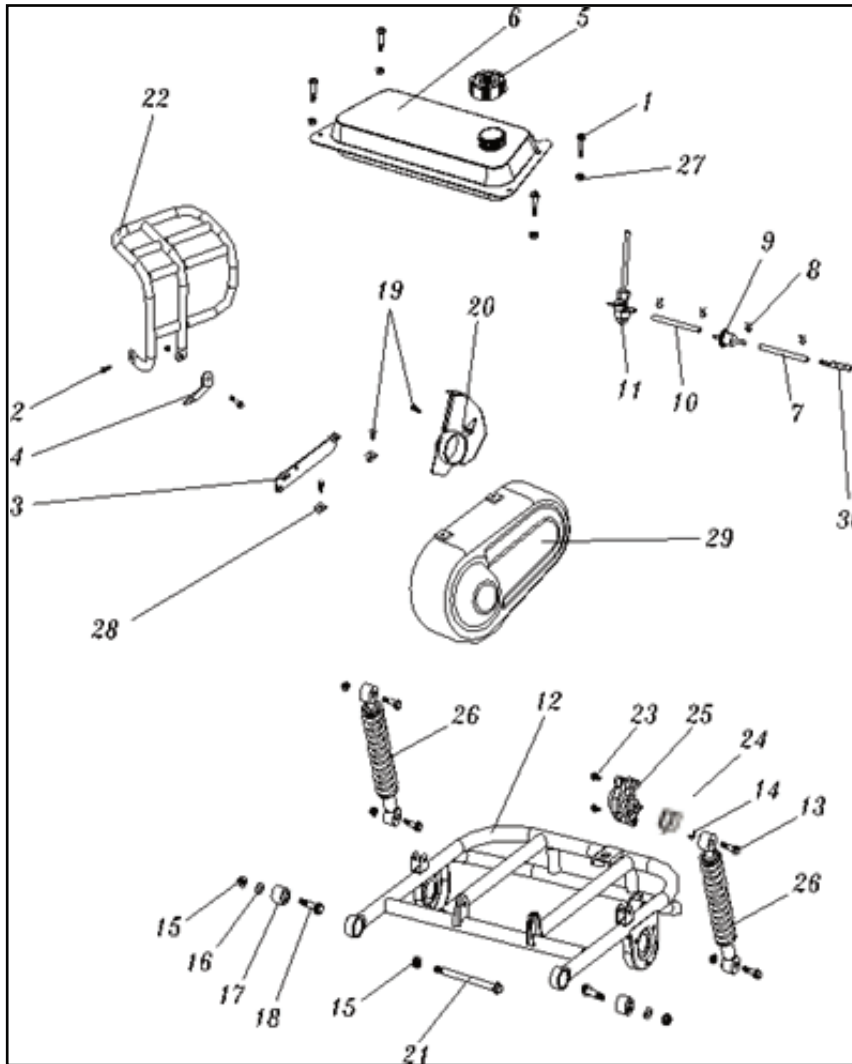

REAR SUSPENSION

Ref Num	Part Num	Description	Qty
1	9. 106. 032	FLANGE BOLT. M6X32	4
2	9. 106. 012	FLANGE BOLT. M6X20	2
3	21-0627-00	CHAIN GUARD BRACKET	1
4	21-0628-00	ENGINE GUARD BRACKET	1
5	6. 000. 145	FUEL FILTER CAP COMP.	1
6	4. 030. 019	FUEL TANK COMP.	1
7	7. 020. 030	FUEL TUBE. #1	1
8	8. 040. 009	FUEL TUBE CLIP	4
9	6. 000. 056	FILTER	1
10	7. 020. 029	FUEL TUBE. #2	1
11	6. 000. 166	FUEL COCK ASS'Y	1
12	14-0602-00	REAR SWING ARM	1
13	9. 108. 030	FLANGE BOLT M8X1. 25X35	4
14	9. 320. 008	LOCKING FLANGE NYLON NUT M8X1. 25	4
15	9. 220. 010	LOCKING FLANGE NUT M10X1. 25	3
16	9. 200. 010	SAFE BELT WASHER R10	2
17	7. 020. 056	REAR SWING ARM BUSH	2
18	9. 110. 050	FLANGE BOLT M10X1. 25X45	2
19	003-050030-00	SCREW ST4.8X15	3
20	14-0207-00	CHAIN GUARD SECONDARY	1
21	9. 110. 180	FLANGE BOLT M10X1. 25X172	1
22	14-0603-00	Exhaust Guard, Stand	1
23	9. 129. 616	ALLEN BOLT M6X14	2
24	7. 020. 060	BRAKE PAD SET. RR	1
25	6. 000. 178	CALIPER ASSY. RR	1
26	6. 000. 173	CUSHION ASS'Y. RR	2
27	9. 210. 006	NYLON NUT M6	4
28			1
29	8. 011. 021	CHAIN GUARD	1
30			1