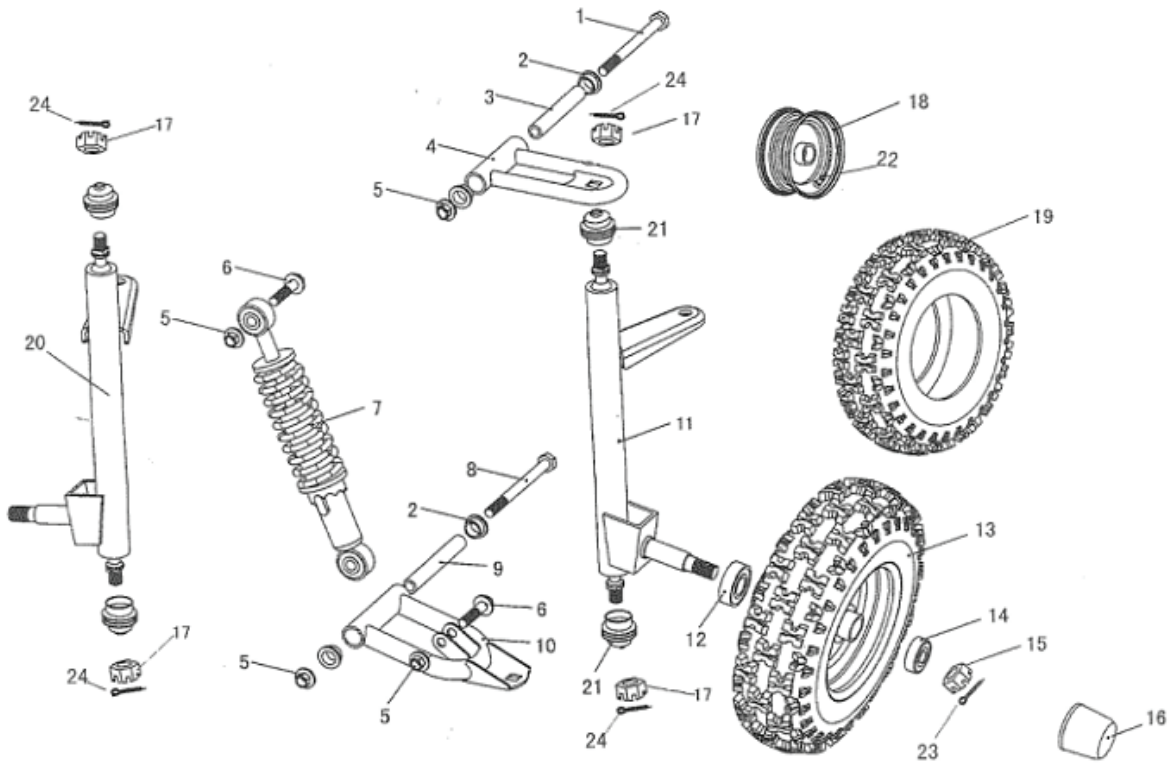

FRONT SUSPENSION

Ref Num	Part Num	Description	Qty
1	9.108.095	FLANGE BOLT M8X1.25X95	2
2	7.010.003	UPPER SUSPENSION ARM BUSH	8
3	8.010.104	UPPER SUSPENSION ARM COLLAR	2
4	4.000.020	UPPER SUSPENSION ARM	2
5	9.320.008	LOCKING FLANGE NYLON NUT M8	8
6	9.108.030	FLANGE BOLT M8X1.25X35	4
7	6.000.172	CUSHION ASSY.FR	2
8	9.108.105	FLANGE BOLT M8X1.25X105	2
9	8.010.015	LOWER SUSPENSION ARM COLLAR	2
10	4.000.021	LOWER SUSPENSION ARM ASSY	2
11	2.000.031	SPINDLE AND STRUT SUPPORT.R	1
12	9.030.010	BEARING 6202	2
13	6.100.169-BK	FRONT WHEEL ASSY	2
14	9.030.009	BEARING 6201	2
15	9.800.012	NUT M12	2
16	7.020.039	HUB COVER.FR	2
17	9.800.010	NUT M10	4
18	6.000.182-BK	RIM.FR	2
19	001-133506-00	TIRE.FR 13x4.10-6	2
20	2.000.032	SPINDLE AND STRUT SUPPORT.L	1
21	7.020.161	BALL HEAD DUST SEAL	4
22	7.190.018	AIR VALVE	2
23	005-2530-00	COTTER PIN 2.5X30	2
24	005-2025-00	COTTER PIN 2X25	4