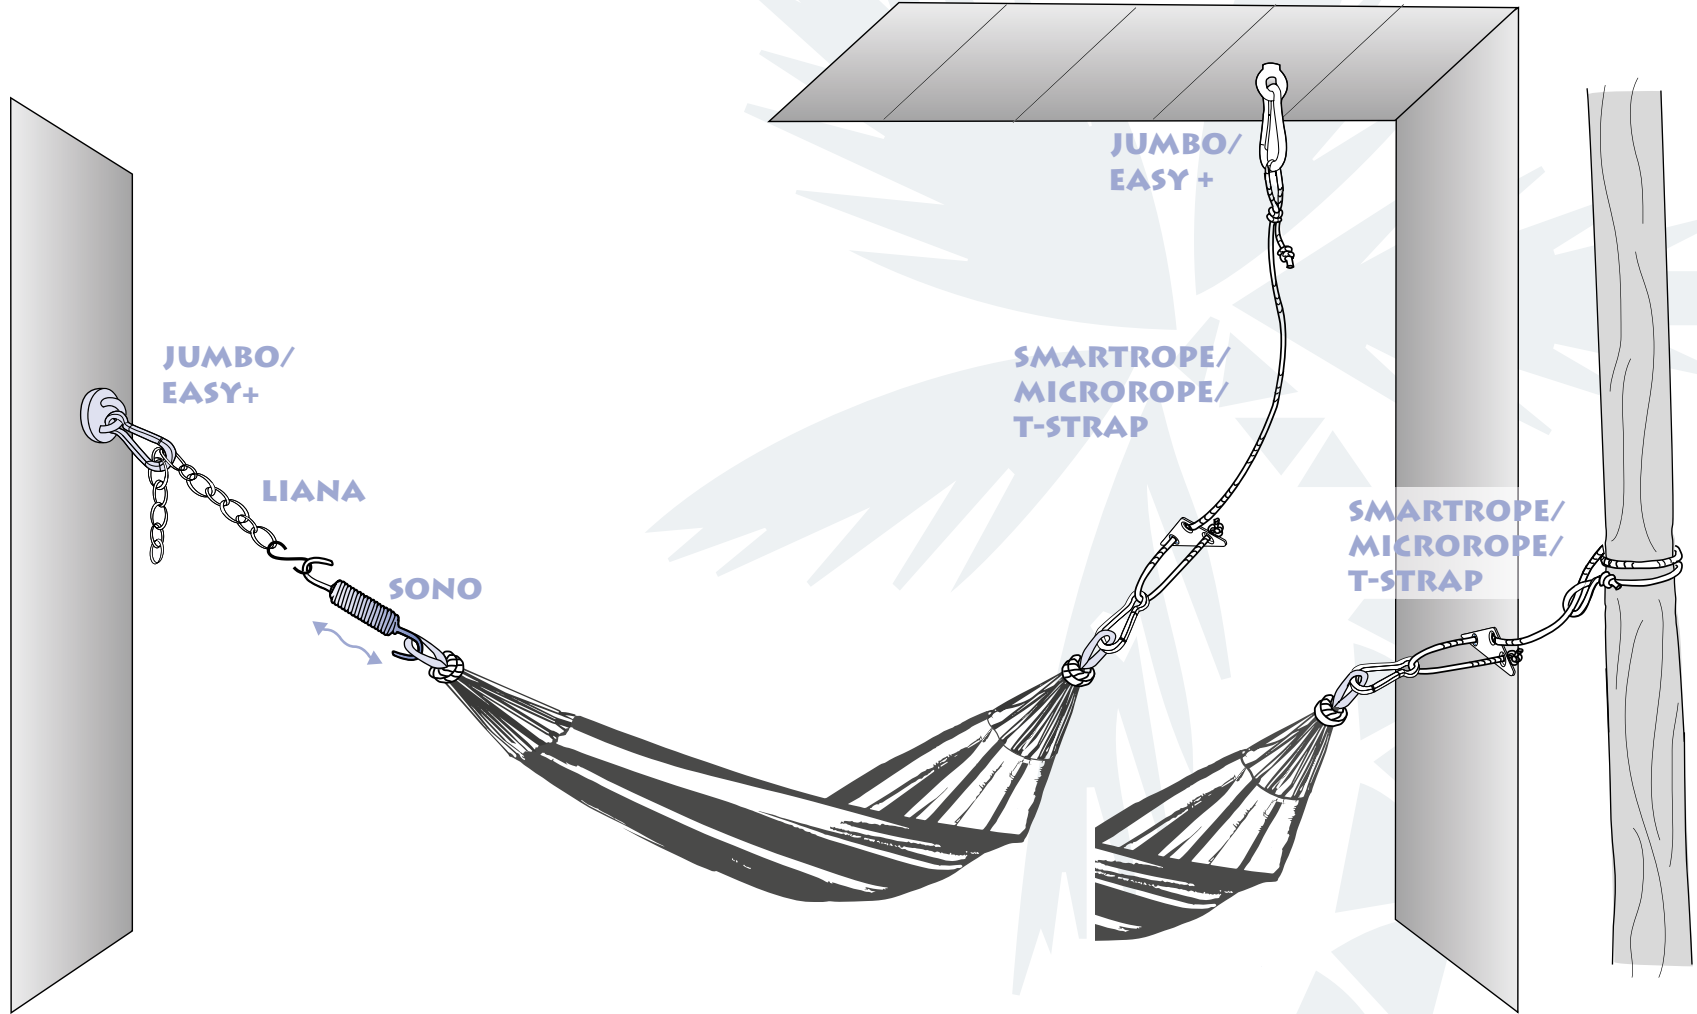

ACCESSORIES FOR HAMMOCKS

EASY+
(Art.N° AZ-3016000)

	
max. 440 lbs	ca. .88 lbs

JUMBO
(Art.N° AZ-3010000)

	
max. 330 lbs	ca. .77 lbs

SONO
(Art.N° AZ-3050000)

		
ca. 8 in	max. 264 lbs	ca. 1.1 lbs

SMARTROPE WHITE
(Art.N° AZ-3025000) (1 piece)