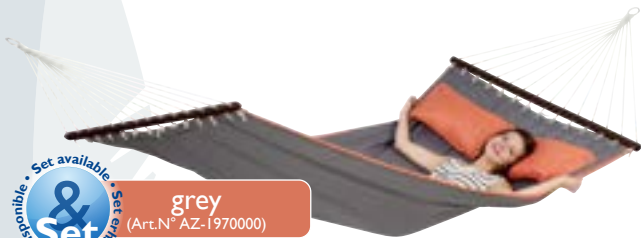

CALIFORNIA

ca. 66 x 28 in	ca. 43 in	max. 330 lbsg	ca. 9.5 lbs

grey
(Art.N° AZ-1970000)