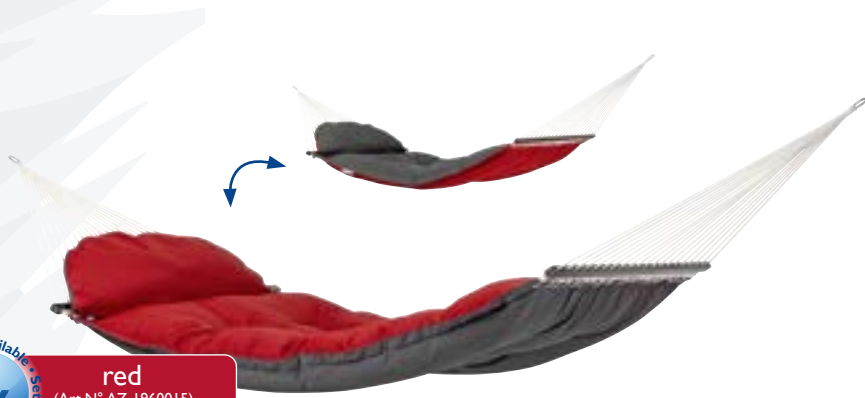

petrol
(Art.N° AZ-1970001)

AMERICAN DREAM

ca. 78 x 47 in	ca. 131 in	max. 396 lbs	ca. 7.2 lbs

red
(Art.N° AZ-1960015)
(1 pillow included)

taupe
(Art.N° AZ-1960010)
(1 pillow included)

FAT HAMMOCK

ca. 144 x 55 in	ca. 74-93 x 57 in	max. 440 lbs	ca. 26.5 lbs