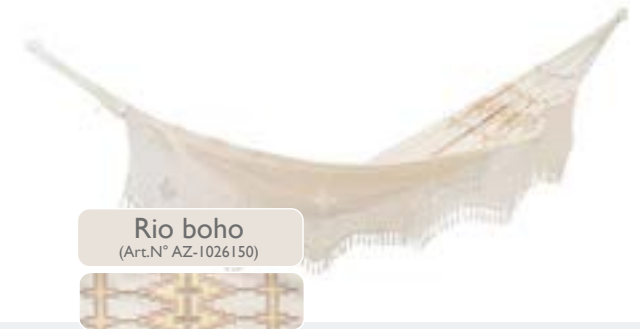

lava
(Art.N° AZ-1025200)

GIGANTE

ca. 118x79 in	ca. 177 in	max. 440 lbs	ca. 7 lbs

Rio
(Art.N° AZ-1026100)

Rio bordeaux
(Art.N° AZ-1019110)

Rio boho
(Art.N° AZ-1026150)

RIO

ca. 98 x 63 in	ca. 142 in	max. 440 lbs	ca.7 lbs