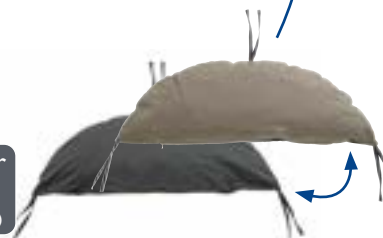

Second Pillow for Fat Hammock
(Art.N° AZ-1960011) (1 piece)