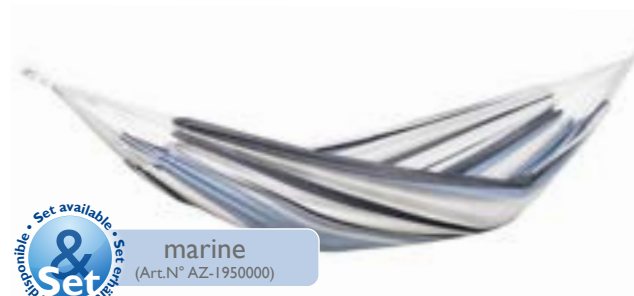

black
(Art.N° AZ-2030140)

BRASIL

ca. 61 x 52 in	ca. 43 inc	max. 330 lbsg	ca. 7 lbs

fuego
(Art.N° AZ-1951000)

marine
(Art.N° AZ-1950000)

SALSA

ca. 83 x 55 in	ca. 122 in	max.330 lbs	ca. 3 lbs

fuego
(Art.N° AZ-1072115)