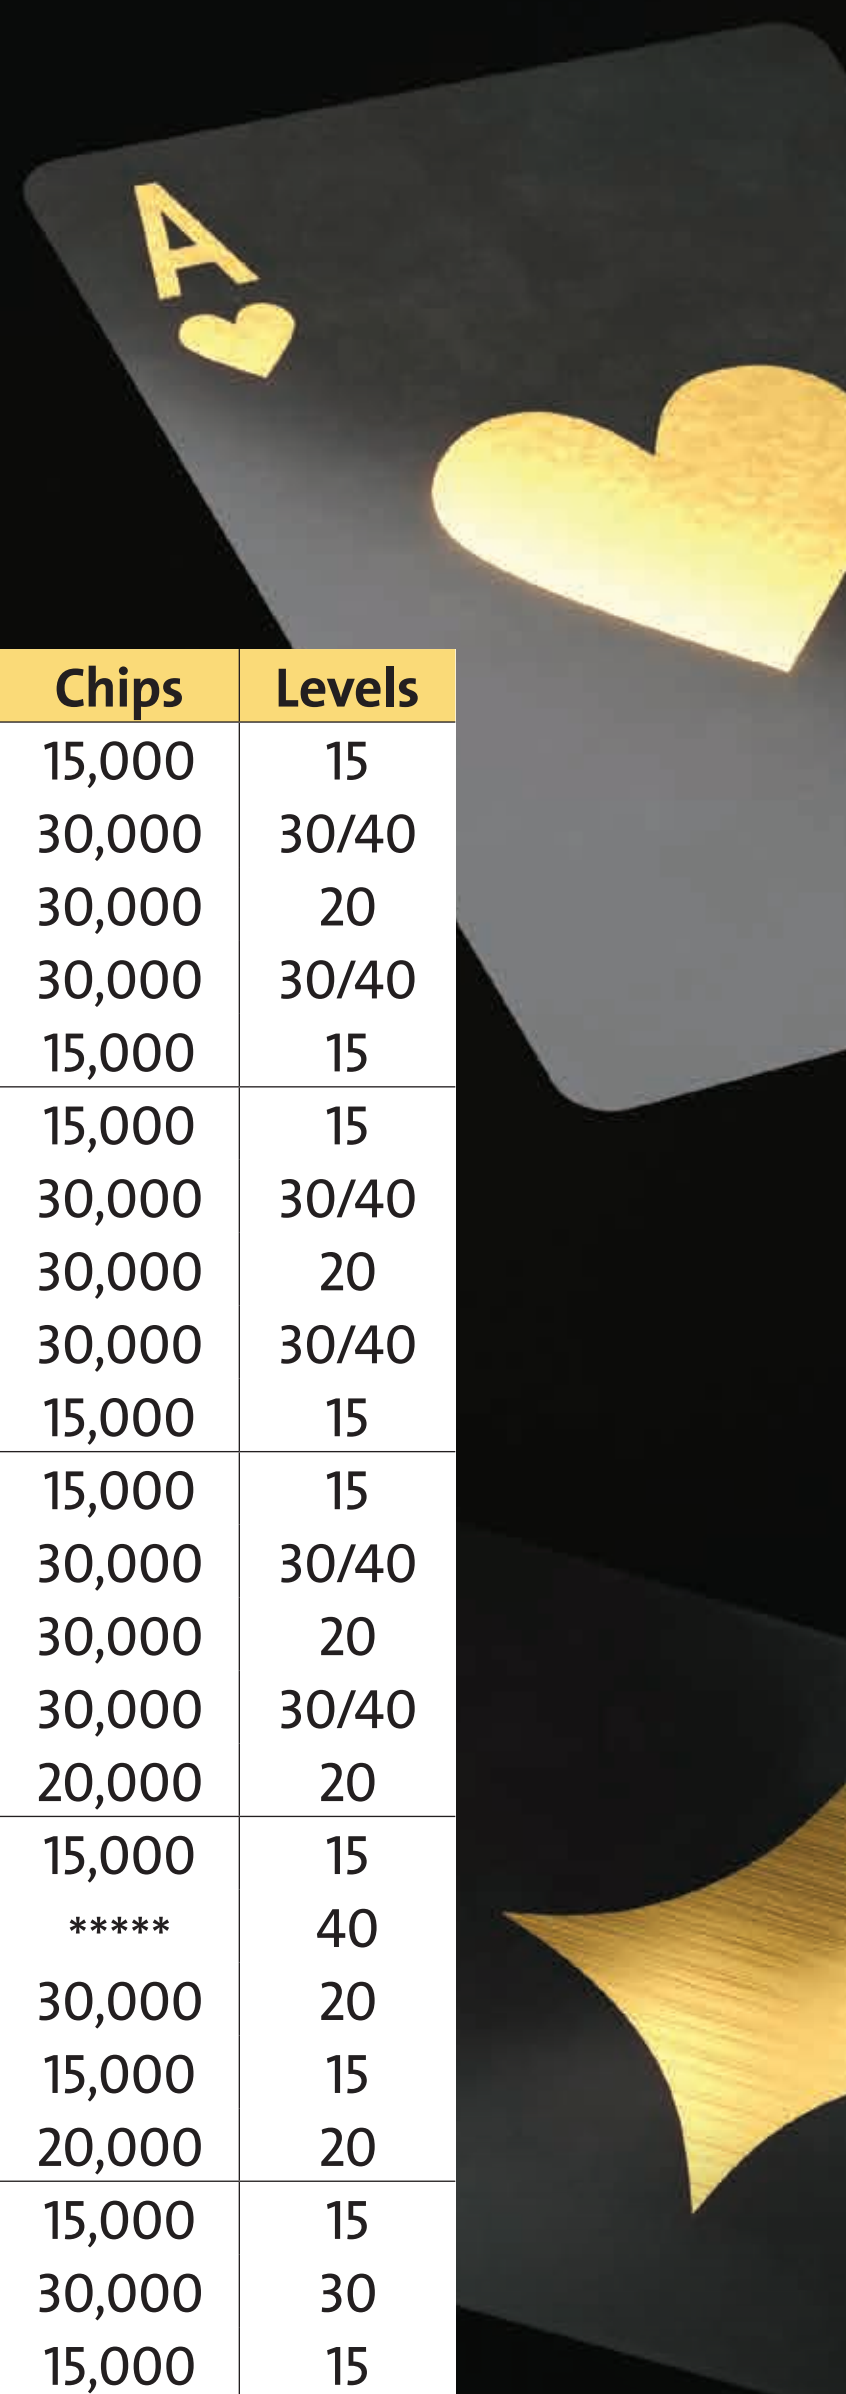

MONEYMAKER TOUR

SCHEDULE

Date	Event #	Time	Buy-in	Guarantee	Tournament Description	Chips	Levels
Thursday Sept. 21	1A	9:15am	$100	4 Seats	Mystery Bounty Satellite for Flight A or B	15,000	15
		11:15am	$600	$500,000	Mystery Bounty NLH - Flight A	30,000	30/40
	2	2:15pm	$400	$20,000	Tag Team NLH/PLO ($200 Per Person)	30,000	20
		4:15pm	$600	$500,000	Mystery Bounty NLH - Flight B	30,000	30/40
Friday Sept. 22	1B	7:15pm	$200	2 Packages	Package Satellite Mystery Bounty, (1) $300 Event & Cash	15,000	15
		9:15am	$100	4 Seats	Mystery Bounty Satellite for Flight C or D	15,000	15
	1C	11:15am	$600	$500,000	Mystery Bounty NLH - Flight C	30,000	30/40
	3	2:15pm	$300	$10,000	Omaha 8 or Better	30,000	20
4:15pm		$600	$500,000	Mystery Bounty NLH - Flight D	30,000	30/40	
Saturday Sept. 23	1D	7:15pm	$200	2 Packages	Package Satellite Mystery Bounty, (1) $300 Event & Cash	15,000	15
		9:15am	$100	4 Seats	Mystery Bounty Satellite for Flight E or F	15,000	15
	1E	11:15am	$600	$500,000	Mystery Bounty NLH - Flight E	30,000	30/40
	4	2:15pm	$300	$10,000	Pot Limit Omaha	30,000	20
4:15pm		$600	$500,000	Mystery Bounty NLH - Flight F	30,000	30/40	
Sunday Sept. 24	1F	7:15pm	$200	$10,000	Moneymaker Nightly Guarantee	20,000	20
		9:15am	$250	4 Seats	Moneymaker Main NLH Satellite- Flight A or B	15,000	15
	1 Day 2	12:15pm	****	Restart	Mystery Bounty NLH - Day 2	****	40
	5	2:15pm	$300	$20,000	Second Chance $100 Bounty NLH Turbo	30,000	20
4:15pm		$250	4 Seats	Moneymaker Main NLH Satellite- Flight A or B	15,000	15	
Monday Sept. 25	6	7:15pm	$200	$10,000	Moneymaker Nightly Guarantee	20,000	20
		9:15am	$86	4 Seats	Older than Moneymaker Satellite	15,000	15
	7	11:15am	$400	$50,000	Older than Moneymaker NLH (47+)	30,000	30
		2:15pm	$250	4 Seats	Moneymaker Main NLH Satellite- Flight B or C	15,000	15
Tuesday Sept. 26	8	4:15pm	$300	$10,000	Six Max NLH	30,000	20
		7:15pm	$200	$10,000	Moneymaker Nightly Guarantee	20,000	20
	9	9:15am	$250	4 Seats	Moneymaker Main NLH Satellite- Flight A or B	15,000	15
		11:15am	$1,500	$50,000	High Roller Pot Limit Omaha	30,000	30
Wednesday Sept. 27	10A	2:15pm	$250	10 Seats	Moneymaker Main NLH Satellite- Flight A, B, C or D	15,000	15
		4:15pm	$300	$20,000	Younger than Moneymaker NLH (46-)	30,000	20
	11	7:15pm	$200	$10,000	Moneymaker Nightly Guarantee	20,000	20
		9:15am	$250	4 Seats	Moneymaker Main NLH Satellite- Flight A or B	15,000	15
Thursday Sept. 28	10B	11:15am	$1,500	$1,000,000	Moneymaker Main NLH - Flight A	40,000	40/60
		2:15pm	$250	4 Seats	Moneymaker Main NLH Satellite- Flight B or C	15,000	15
	12	4:15pm	$300	$10,000	H.O.R.S.E	30,000	20
		7:15pm	$300	4 Seats	Moneymaker Main NLH Satellite- Flight B or C	15,000	15
Friday Sept. 29	10C	9:15am	$250	4 Seats	Moneymaker Main NLH Satellite- Flight B or C	15,000	15
		11:15am	$1,500	$1,000,000	Moneymaker Main NLH - Flight C	40,000	40/60
	13	2:15pm	$250	4 Seats	Moneymaker Main NLH Satellite- Flight C or D	15,000	15
		4:15pm	$300	$10,000	7 Card Stud	30,000	20
Saturday Sept. 30	10D	7:15pm	$200	$10,000	Moneymaker Nightly Guarantee	20,000	20
		9:15am	$250	4 Seats	Moneymaker Main NLH Satellite- Flight D	15,000	15
	14	11:15am	$1,500	$1,000,000	Moneymaker Main NLH - Flight D	40,000	40/60
		4:15pm	$300	$10,000	Ladies NLH	30,000	20
Sunday Oct. 1	10 DAY 2	7:15pm	$200	$10,000	Moneymaker Nightly Guarantee	20,000	20
		12:15pm	****	Restart	Moneymaker Main NLH - Day 2	****	60
	15	2:15pm	$2,200	$50,000	NLH High Roller	30,000	30
		4:15pm	$300	$20,000	NLH Turbo Last Chance	30,000	20
Monday Oct. 2	10 FT	7:15pm	$200	$10,000	Moneymaker Nightly Guarantee	20,000	20
		12:15pm	****	Restart	Moneymaker Main NLH - Final Table	****	60
	17	2:15pm	$400	$20,000	Black Chip $100 Progressive Bounty	30,000	20
		4:15pm	$300	$10,000	Six Max Pot Limit Omaha	30,000	20