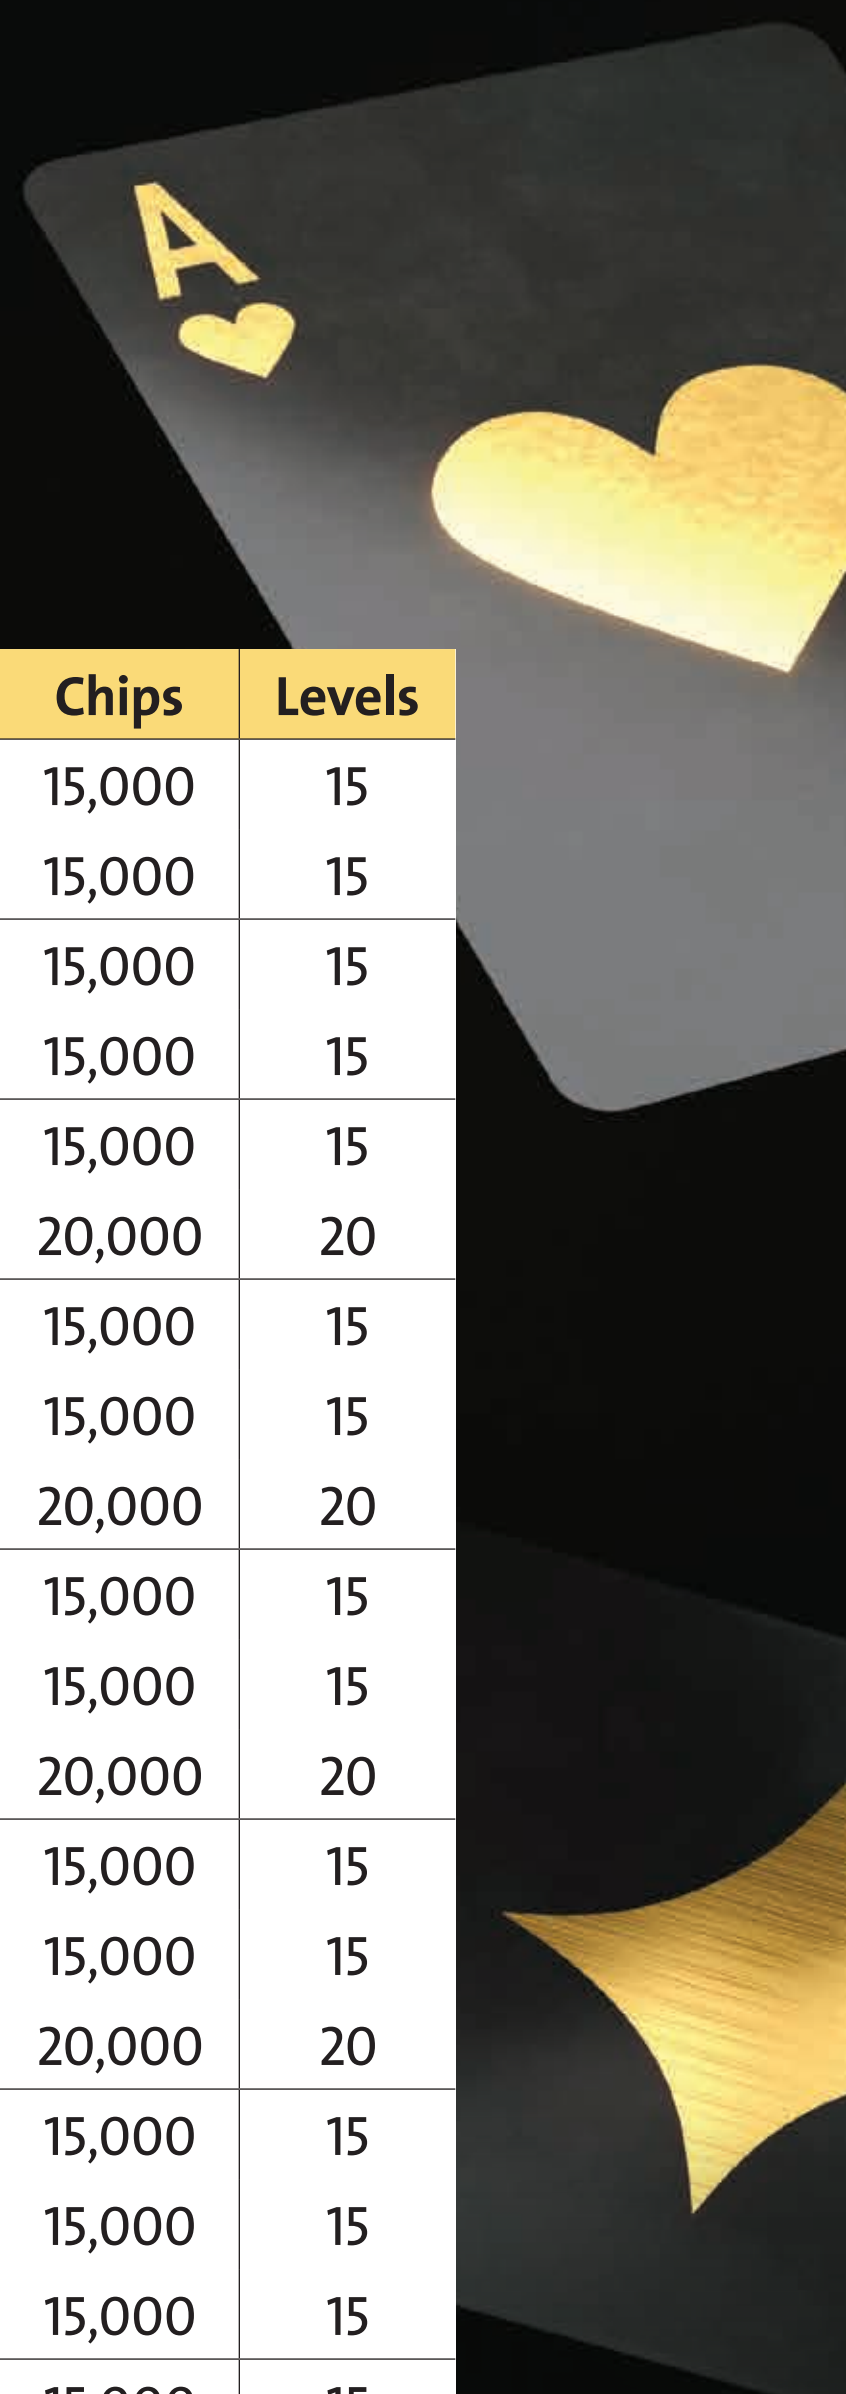

MONEYMAKER TOUR

SATELLITES

Date	Event #	Time	Buy-in	Guarantee	Tournament Description	Chips	Levels
Thursday Sept. 21		9:15am	$100	4 Seats	Mystery Bounty Satellite for Flight A or B	15,000	15
		7:15pm	$200	2 Packages	Package Satellite Mystery Bounty, (1) $300 Event & Cash	15,000	15
Friday Sept. 22		9:15am	$100	4 Seats	Mystery Bounty Satellite for Flight C or D	15,000	15
		7:15pm	$200	2 Packages	Package Satellite Mystery Bounty, (1) $300 Event & Cash	15,000	15
Saturday Sept. 23		9:15am	$100	4 Seats	Mystery Bounty Satellite for Flight E or F	15,000	15
		7:15pm	$200	$10,000	MoneyMaker Nightly Guarantee	20,000	20
Sunday Sept. 24		9:15am	$250	4 Seats	MoneyMaker Main NLH Satellite- Flight A or B	15,000	15
		4:15pm	$250	4 Seats	MoneyMaker Main NLH Satellite- Flight A or B	15,000	15
		7:15pm	$200	$10,000	MoneyMaker Nightly Guarantee	20,000	20
Monday Sept. 25		9:15am	$86	4 Seats	Older than MoneyMaker Satellite	15,000	15
		2:15pm	$250	4 Seats	MoneyMaker Main NLH Satellite- Flight B or C	15,000	15
		7:15pm	$200	$10,000	MoneyMaker Nightly Guarantee	20,000	20
Tuesday Sept. 26		9:15am	$250	4 Seats	MoneyMaker Main NLH Satellite- Flight A or B	15,000	15
		2:15pm	$250	10 Seats	MoneyMaker Main NLH Satellite- Flight A, B, C or D	15,000	15
		7:15pm	$200	$10,000	MoneyMaker Nightly Guarantee	20,000	20
Wednesday Sept. 27		9:15am	$250	4 Seats	MoneyMaker Main NLH Satellite- Flight A or B	15,000	15
		2:15pm	$250	4 Seats	MoneyMaker Main NLH Satellite- Flight B or C	15,000	15
		7:15pm	$300	4 Seats	MoneyMaker Main NLH Satellite- Flight B or C	15,000	15
Thursday Sept. 28		9:15am	$250	4 Seats	MoneyMaker Main NLH Satellite- Flight B or C	15,000	15
		2:15pm	$250	4 Seats	MoneyMaker Main NLH Satellite- Flight C or D	15,000	15
		7:15pm	$200	$10,000	MoneyMaker Nightly Guarantee	20,000	20
Friday Sept. 29		9:15am	$250	4 Seats	MoneyMaker Main NLH Satellite- Flight B or C	15,000	15
		2:15pm	$250	4 Seats	MoneyMaker Main NLH Satellite- Flight C or D	15,000	15
		7:15pm	$200	$10,000	MoneyMaker Nightly Guarantee	20,000	20
Saturday Sept. 30		9:15am	$250	4 Seats	MoneyMaker Main NLH Satellite- Flight D	15,000	15
		7:15pm	$200	$10,000	MoneyMaker Nightly Guarantee	20,000	20
Sunday Oct. 1		7:15pm	$200	$10,000	MoneyMaker Nightly Guarantee	20,000	20

All tournaments are No Limit Hold'em. All tournaments are re-entry.

Tournaments with 15 or 20 minute levels have 10 minute breaks and are every 2 hours of play.

Registration for satellites and Nightly tournaments will be open through the first break.

Prizes are non-transferable and the winner is responsible for all applicable fees and taxes.

Promotional funds will be used when the prize pool does not meet the guarantee. If there are not enough funds in the promotional fund, Hard Rock Casino Cincinnati will cover the funds.

A full set of house and promotional rules are available to players upon request.