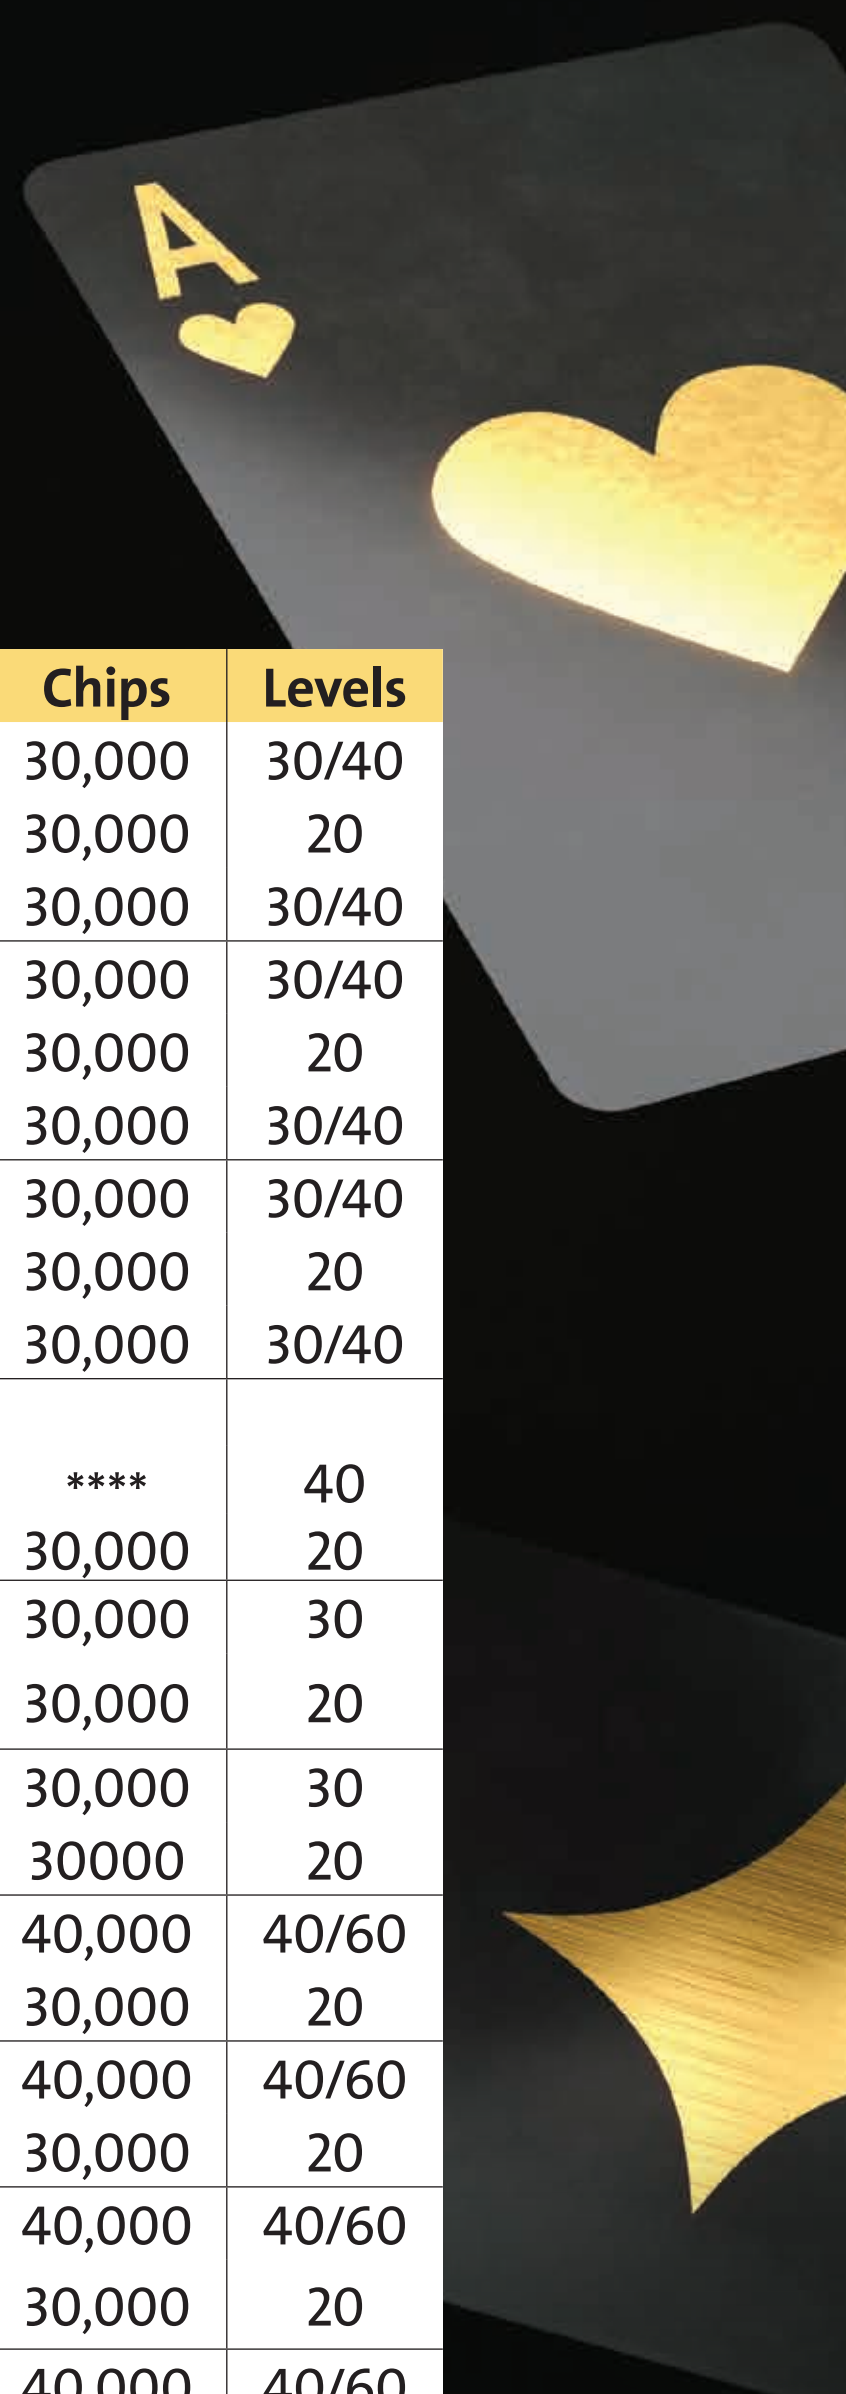

MONEYMAKER TOUR

EVENTS

Date	Event #	Time	Buy-in	Guarantee	Tournament Description	Chips	Levels
Thursday Sept. 21	1A	11:15am	$600	$500,000	Mystery Bounty NLH - Flight A	30,000	30/40
	2	2:15pm	$400	$20,000	Tag Team NLH/PLO ($200 Per Person)	30,000	20
	1B	4:15pm	$600	$500,000	Mystery Bounty NLH - Flight B	30,000	30/40
Friday Sept. 22	1C	11:15am	$600	$500,000	Mystery Bounty NLH - Flight C	30,000	30/40
	3	2:15pm	$300	$10,000	Omaha 8 or Better	30,000	20
	1D	4:15pm	$600	$500,000	Mystery Bounty NLH - Flight D	30,000	30/40
Saturday Sept. 23	1E	11:15am	$600	$500,000	Mystery Bounty NLH - Flight E	30,000	30/40
	4	2:15pm	$300	$10,000	Pot Limit Omaha	30,000	20
	1F	4:15pm	$600	$500,000	Mystery Bounty NLH - Flight F	30,000	30/40
Sunday Sept. 24	1 Day						
	2	12:15pm	****	Restart	Mystery Bounty NLH - Day 2	****	40
	5	2:15pm	$300	$20,000	Second Chance $100 Bounty NLH Turbo	30,000	20
Monday Sept. 25	6	11:15am	$400	$50,000	Older than Moneymaker NLH (47+)	30,000	30
	7	4:15pm	$300	$10,000	Six Max NLH	30,000	20
Tuesday Sept. 26	8	11:15am	$1,500	$50,000	High Roller Pot Limit Omaha	30,000	30
	9	4:15pm	$300	$20,000	Younger than Moneymaker NLH (46-)	30,000	20
Wednesday Sept. 27	10A	11:15am	$1,500	$1,000,000	Moneymaker Main NLH - Flight A	40,000	40/60
	11	4:15pm	$300	$10,000	H.O.R.S.E	30,000	20
Thursday Sept. 28	10B	11:15am	$1,500	$1,000,000	Moneymaker Main NLH - Flight B	40,000	40/60
	12	4:15pm	$600	$20,000	Mixed NLH, PLO, 5 Card PLO	30,000	20
Friday Sept. 29	10C	11:15am	$1,500	$1,000,000	Moneymaker Main NLH - Flight C	40,000	40/60
	13	4:15pm	$300	$10,000	7 Card Stud	30,000	20
Saturday Sept. 30	10D	11:15am	$1,500	$1,000,000	Moneymaker Main NLH - Flight D	40,000	40/60
	14	4:15pm	$300	$10,000	Ladies NLH	30,000	20
Sunday Oct. 1	10 Day						
	2	12:15pm	****	Restart	Moneymaker Main NLH - Day 2	****	60
	15	2:15pm	$2,200	$50,000	NLH High Roller	30,000	30
Monday Oct. 2	16	4:15pm	$300	$20,000	NLH Turbo Last Chance	30,000	20
	10 FT	12:15pm	****	RESTART	Moneymaker Main NLH - Final Table	****	60
	17	2:15pm	$400	$20,000	Black Chip $100 Progressive Bounty	30,000	20
	18	4:15pm	$300	$10,000	Six Max Pot Limit Omaha	30,000	20

Events 2-9 and 11-18 are one day events. The Mystery Bounty event (1) and Moneymaker Main event (10) are multi day events.

Event Tournament Breaks are every 2 hours of play. Events with 30/40 minute levels have 15 minute breaks. Events with 20/25 minute levels have 10 minute breaks. Tag Team Event will have a 2 minute break between each level to allow for teams to switch and 10 minute chip race off.

Tournaments with 40/60 minute levels will have a 60 minute dinner break. Tournaments with 30 minute levels will have a 45 minute dinner break. Mystery Bounty event (1) day 1 flights will not have a dinner break. Tournaments with 20 minute levels not have a dinner break.

Registration will be open through the start of level 13 for Events 2-9 and 11-18. Registration will be open through start of level 9 for the Mystery Bounty event (1). Registration will be open through level 10 for the Moneymaker Main event (10).