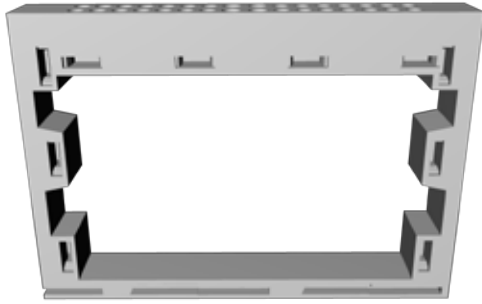

OpenLOCK_Clip_v5.4.stl

Paint Module 17ml Dropper
Bottle Module x4.stlPaint Module 17ml Dropper
Bottle Module x6.stlPaint Module 17ml Dropper
Bottle Module x8.stlPaint Module 18ml Fliptop
Bottle Module x3.stlPaint Module 18ml Fliptop
Bottle Module x4.stlPaint Module 18ml Fliptop
Bottle Module x5.stlTriangular Structural
Frame.stl

MAIN PLEDGE Front Extension Frames

Front Extension Wall Left.stl

Front Extension Wall Right.stl

MAIN PLEDGE Rear Extension Frames

Rear Extension Frame A.stl

Rear Extension Frame B.stl

Rear Extension Frame
Short.stl