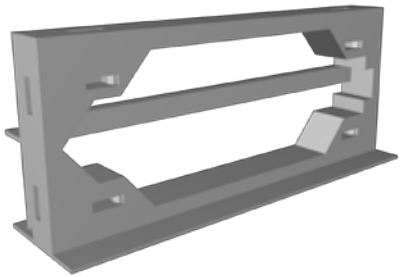

Riser Frame Drawer Side Double with 2x
Tray Slot.stl

Riser Frame Drawer Side Double.stl

Riser Frame Drawer Side Single Left with 2x
Tray Slot.stl

Riser Frame Drawer Side Single Left.stl

Riser Frame Drawer Side Single Right with 2x
Tray Slot.stl