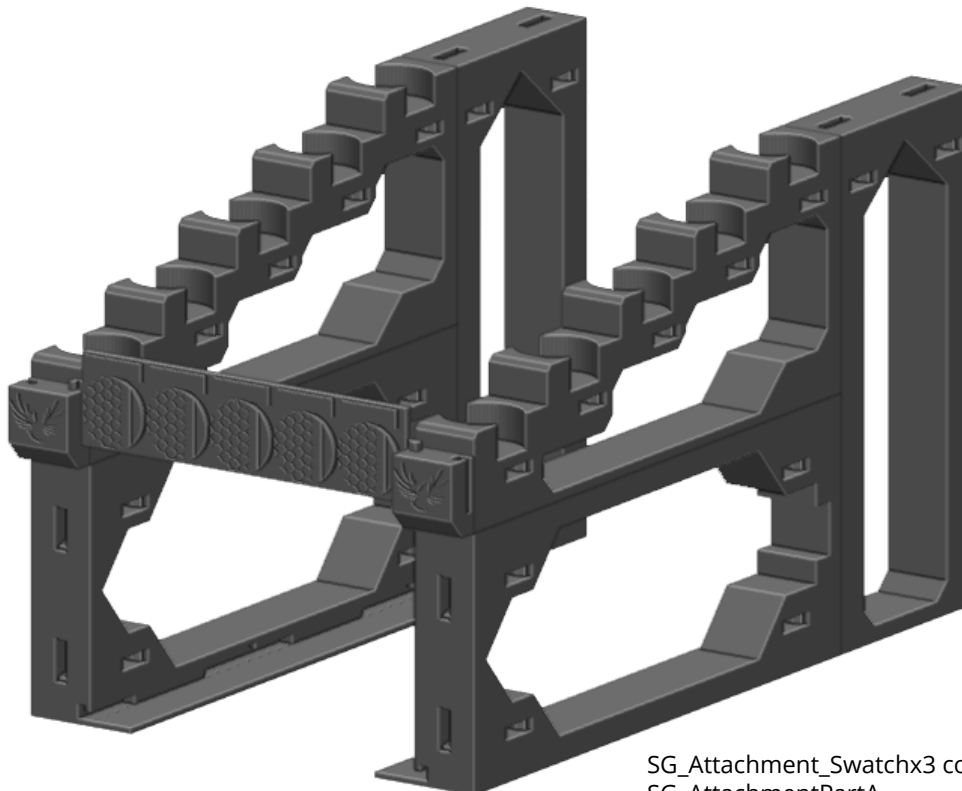

SG_Attachment_Swatchx3 connected with
SG_AttachmentPartA