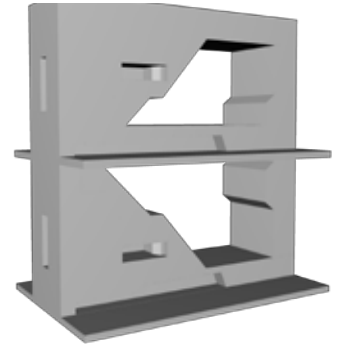

SG Corner Paint Module
x4.stl

SG Corner Paint Module
x5.stl

SG Airbrush Holder
Attachment.stl

SG Airbrush Hose Holder
Attachment.stl

SG Attachment Brush Rack
Left.stl

Core Racks Mini Riser Frame
 Drawer Side Double Split

Core Racks Mini Riser Frame
 Drawer Side Double Split

Core Racks Mini Riser Frame
 Drawer Side Double with 2x

Core Racks Mini Riser Frame
 Drawer Side Double with 2x

Core Racks Mini Riser Frame
 Drawer Side Single Split