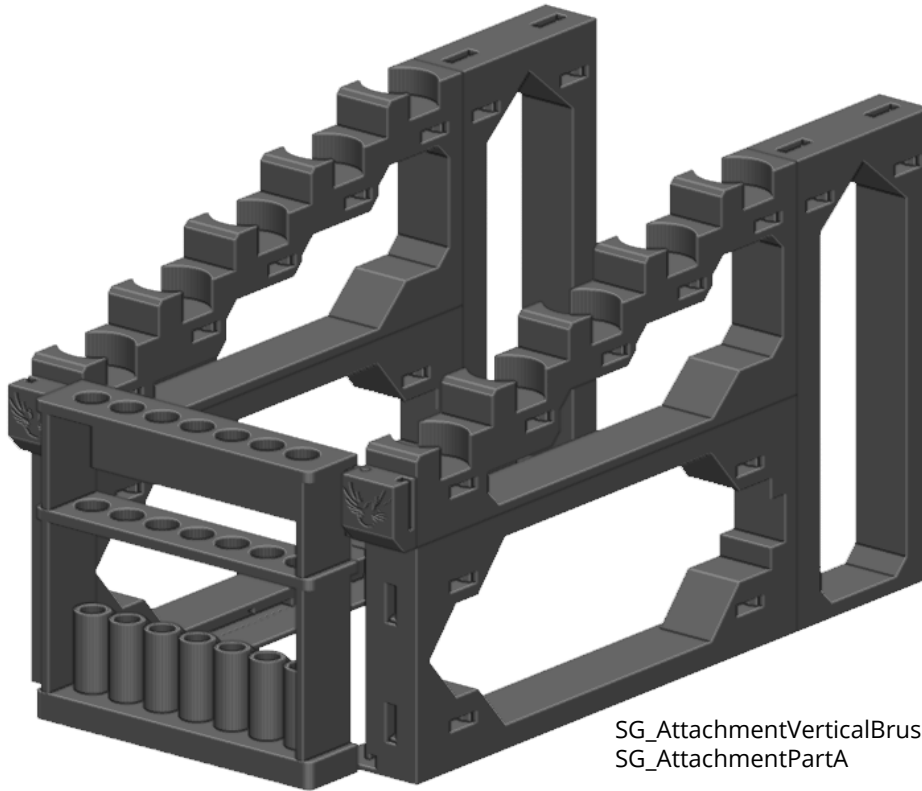

SG_AttachmentVerticalBrushB connected with
SG_AttachmentPartA