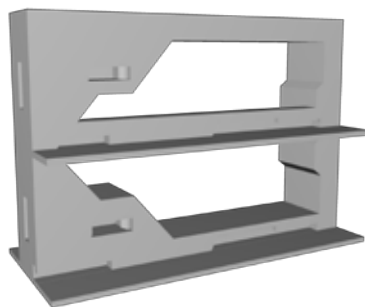

Core Racks Mini Riser Frame
 Drawer Side Double Split

Core Racks Mini Riser Frame
 Drawer Side Double with 2x

Core Racks Mini Riser Frame
 Drawer Side Double with 2x

Core Racks Mini Riser Frame
 Drawer Side Single Split

Core Racks Mini Riser Frame
 Drawer Side Single Split

Core Racks Mini Riser Frame
 Drawer Side Single with 2x

Core Racks Mini Riser Frame
 Drawer Side Single with 2x

Core Racks Mini Tray 38mm
 x 119mm.stl