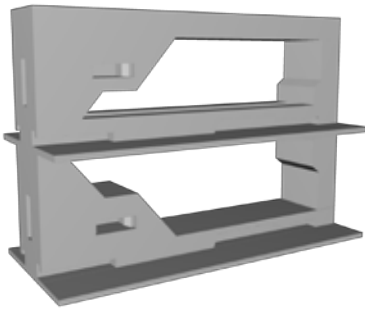

SG Corner Paint Module
x4.stl

SG Corner Paint Module
x5.stl

SG Airbrush Holder
Attachment.stl

SG Airbrush Hose Holder
Attachment.stl

SG Attachment Brush Rack
Left.stl

Core Racks Mini Riser Frame
 Drawer Side Double Split

Core Racks Mini Riser Frame
 Drawer Side Double Split

Core Racks Mini Riser Frame
 Drawer Side Double with 2x

Core Racks Mini Riser Frame
 Drawer Side Double with 2x

Core Racks Mini Riser Frame
 Drawer Side Single Split

Core Racks Mini Riser Frame
 Drawer Side Single Split

Core Racks Mini Riser Frame
 Drawer Side Single with 2x

Core Racks Mini Riser Frame
 Drawer Side Single with 2x

Core Racks Mini Tray 38mm
 x 119mm.stl