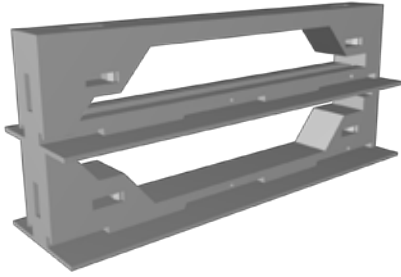

Riser Frame Drawer Side Double with 2x
Tray Slot.stl

Riser Frame Drawer Side Double.stl

Riser Frame Drawer Side Single Left with 2x
Tray Slot.stl

Riser Frame Drawer Side Single Left.stl

Riser Frame Drawer Side Single Right with 2x
Tray Slot.stl