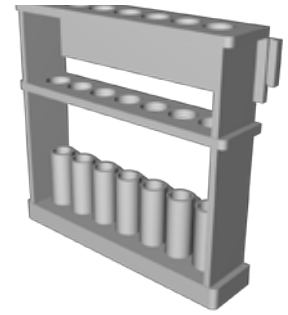

Riser Frame Drawer Side Double with 2x
Tray Slot.stl

Riser Frame Drawer Side Double.stl

Riser Frame Drawer Side Single Left with 2x
Tray Slot.stl

Riser Frame Drawer Side Single Left.stl

Riser Frame Drawer Side Single Right with 2x
Tray Slot.stl

Riser Frame Drawer Side Single Right.stl

STRETCH GOALS
SG1 Paint Swatch Front Inserts

SG Attachment Part A
Blank.stl

SG Attachment Part A.stl

SG Attachment
SpeedContrast Swatch x3.stl

SG Attachment
SpeedContrast Swatch x4.stl

STRETCH GOALS
SG2 Tall Rear Riser Frame

SG Rear Extension Strut C 199mm.stl

SG Rear Extension Drawer
Attachment Double FloorSG Rear Extension Drawer
Attachment Single FloorSG Rear Extension Drawer
x3.stlSG Rear Extension Drawer
x4.stlSG Rear Extension Drawer
x5.stl

STRETCH GOALS
SG4 Front Brush Attachments

SG Attachment Ink Palette Holder.stl

SG Attachment Vertical Brush Storage A.stl

SG Attachment Vertical Brush Storage B.stl

SG Brush Holder Attachment.stl

STRETCH GOALS
SG5 PaintPal Travel Dry Palette Tray