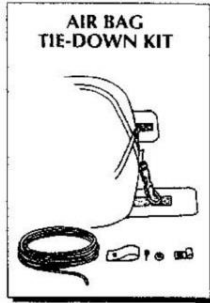

As skills and boat designs improve, so do our products. North Water's reputation as a leader in innovative gear design and manufacture has grown over the years because we listen to your feedback and are always on the look-out for new ideas.

As paddlers ourselves, we recognize that your outfitting needs may vary depending on the boat and its use. If you don't see exactly what you need, let us know. We'll build it.

Your satisfaction is guaranteed. You can be confident that this North Water product will give you years of reliable use and enjoyment. If anything goes wrong with this product within three years, we will fix or replace it, usually at no cost.

See you on the river!

Note

Outfitting a boat for whitewater use requires experience and good judgment. Improper installation could impede a paddler's ability to exit the boat. If you do not recognize the inherent risks associated with moving water and boat modification, get qualified instruction.