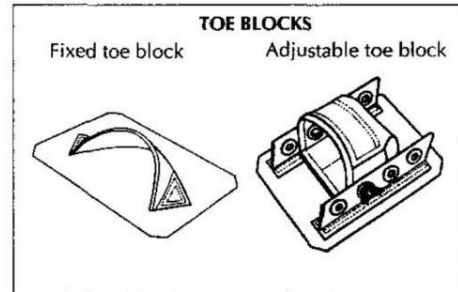

As skills and boat designs improve, so do our products. North Water's reputation as a leader in innovative gear design and manufacture has grown over the years because we listen to your feedback and are always on the look-out for new ideas.

As paddlers ourselves, we recognize that your outfitting needs may vary depending on the boat and its use. If you don't see exactly what you need, let us know. We'll build it.

Your satisfaction is guaranteed. You can be confident that this North Water product will give you years of reliable use and enjoyment. If anything goes wrong with this product within three years, we will fix or replace it, usually at no cost.

See you on the river!

Note

Outfitting a boat for whitewater use requires experience and good judgment. Improper installation could impede a paddler's ability to exit the boat. If you do not recognize the inherent risks associated with moving water and boat modification, get qualified instruction.