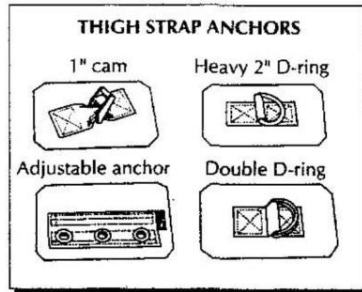

As skills and boat designs improve, so do our products. North Water's reputation as a leader in innovative gear design and manufacture has grown over the years because we listen to your feedback and are always on the look-out for new ideas.

As paddlers ourselves, we recognize that your outfitting needs may vary depending on the boat and its use. If you don't see exactly what you need, let us know. We'll build it.

Your satisfaction is guaranteed. You can be confident that this North Water product will give you years of reliable use and enjoyment. If anything goes wrong with this product within three years, we will fix or replace it, usually at no cost.

See you on the river!

Note

Outfitting a boat for whitewater use requires experience and good judgment. Improper installation could impede a paddler's ability to exit the boat. If you do not recognize the inherent risks associated with moving water and boat modification, get qualified instruction.