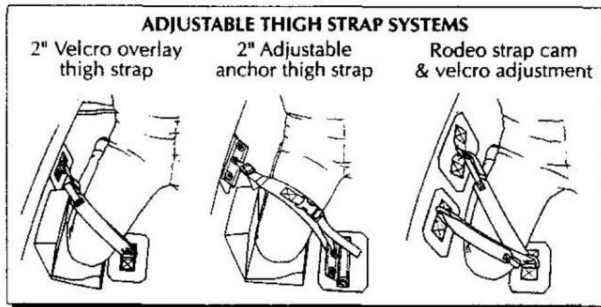

As skills and boat designs improve, so do our products. North Water's reputation as a leader in innovative gear design and manufacture has grown over the years because we listen to your feedback and are always on the look-out for new ideas.

As paddlers ourselves, we recognize that your outfitting needs may vary depending on the boat and its use. If you don't see exactly what you need, let us know. We'll build it.

Your satisfaction is guaranteed. You can be confident that this North Water product will give you years of reliable use and enjoyment. If anything goes wrong with this product within three years, we will fix or replace it, usually at no cost.

See you on the river!

Note

Outfitting a boat for whitewater use requires experience and good judgment. Improper installation could impede a paddler's ability to exit the boat. If you do not recognize the inherent risks associated with moving water and boat modification, get qualified instruction.