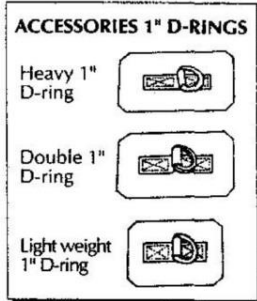

As skills and boat designs improve, so do our products. North Water's reputation as a leader in innovative gear design and manufacture has grown over the years because we listen to your feedback and are always on the look-out for new ideas.

As paddlers ourselves, we recognize that your outfitting needs may vary depending on the boat and its use. If you don't see exactly what you need, let us know. We'll build it.

Your satisfaction is guaranteed. You can be confident that this North Water product will give you years of reliable use and enjoyment. If anything goes wrong with this product within three years, we will fix or replace it, usually at no cost.

See you on the river!

Note

Outfitting a boat for whitewater use requires experience and good judgment. Improper installation could impede a paddler's ability to exit the boat. If you do not recognize the inherent risks associated with moving water and boat modification, get qualified instruction.