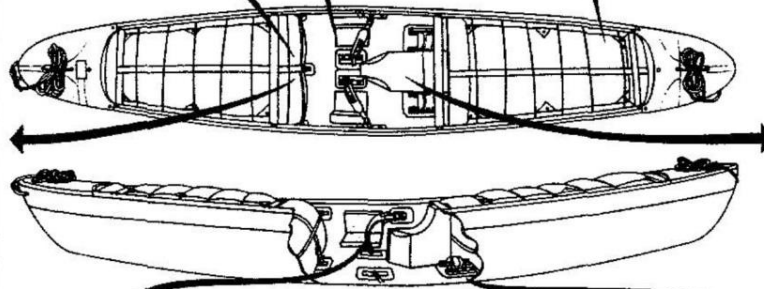

WHITEWATER CANOE OUTFITTING

TESTED TO THE EXTREME

As skills and boat designs improve, so do our products. North Water's reputation as a leader in innovative gear design and manufacture has grown over the years because we listen to your feedback and are always on the look-out for new ideas.

**PLACEMENT FOR NORTH WATER ADJUSTABLE THIGH STRAPS,
SADDLE, KNEE PADS/BRACES AND TOE BLOCKS
FOR SOLO BOATS (NOT TO SCALE)**