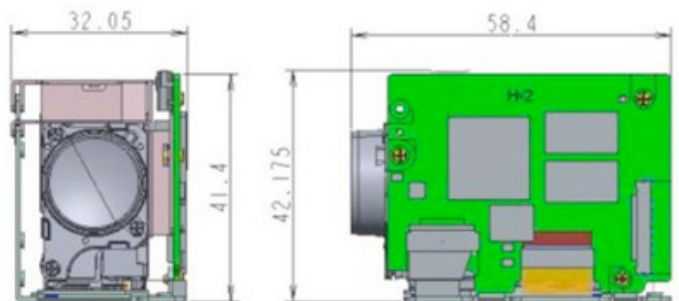

	MP3010M
Lens	10x optical zoom f=3.2~33.6mm Fw/1.8~Ft/3.4 (ICR type)
Digital zoom	16x
Focus	Auto/Manual/One-push AF sensitivity
Minimum object Distance (MOD)	10mm(w)~800mm(t)
H Field of View	59.2°(w)~6.7°(t)
Day/Night	ON/OFF (ICR switching)
Horizontal Resolution	More than 800TV lines (center)
Video output HD	LVDS : digital Y/Pb/Pr4:2:2 HDMI : digital Y/Pb/Pr4:2:2 (micro HDMI)
Video output	CVBS 1.0V(p-p)
SD Camera control	VISCA *VISCA is trademark of SONY
Power supply	8-12V, DC
Operating Temperature	-5 ~+60 °C °C

【Dimensions】 unit :mm

*specifications subject to change without notice