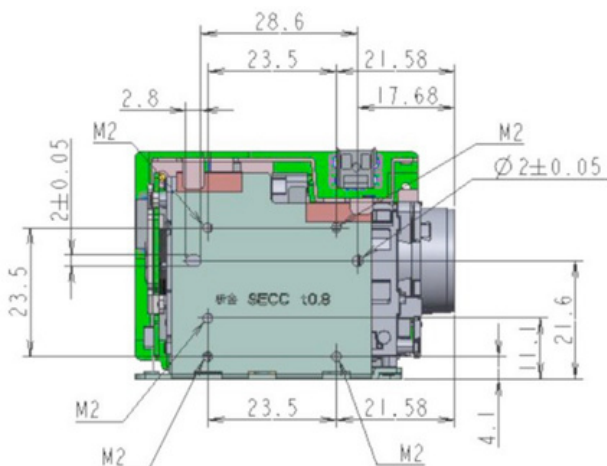

MP3010M-EV Provisional Specifications

	MP3010M
Image sensor	CMOS
Pixel output(HxV)	1920x1080 or 1280x720
Signal system HD	1080p/60, 1080p/59.94 1080p/50,1080p/30, 1080p/29.97,1080p/25, 720p/60, 720p/59.94, 720p/50, 720p/30, 720p/29.97, 720p/25 (interlace not supported)
Signal system Analog	NTSC/PAL
Sensitivity	0.1 lx (1/30sec,F/1.8,50%, color) TBD : B&W
S/N	More than 50dB
Gain	Auto/Manual
Shutter speed	1/1~1/10,000 sec
Sync system	Internal
Back light comp	ON/OFF
White balance	AWB/INDOOR/OUTDOOR One-push, Manual 1600K~10000K

	MP3010M
Lens	10x optical zoom f=3.2~33.6mm Fw/1.8~Ft/3.4 (ICR type)
Digital zoom	16x
Focus	Auto/Manual/One-push AF sensitivity
Minimum object Distance (MOD)	10mm(w)~800mm(t)
H Field of View	59.2°(w)~6.7°(t)
Day/Night	ON/OFF (ICR switching)
Horizontal Resolution	More than 800TV lines (center)
Video output HD	LVDS : digital Y/Pb/Pr4:2:2 HDMI : digital Y/Pb/Pr4:2:2 (micro HDMI)
Video output	CVBS 1.0V(p-p)
SD Camera control	VISCA *VISCA is trademark of SONY
Power supply	8-12V, DC
Operating Temperature	-5 ~+60 °C °C

【Dimensions】 unit :mm

*specifications subject to change without notice