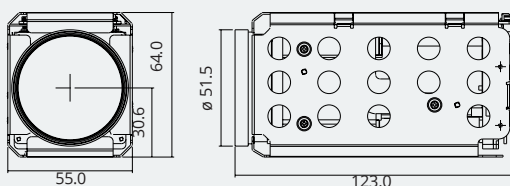

Zoom Camera

ATC-HZ5536W-LP

- 1/1.8" Progressive Scan Global Shutter CMOS
- 432x AF Zoom(36x optical zoom, 12x digital zoom)
- 1080p 60/50/30/25fps
- Mechanical Day&Night
- True WDR
- 3D DNR, Defog
- UART RS232-TTL(Pleco-D, Pelco C, VISCA, Hitachi)