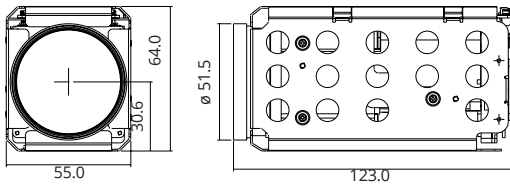

## Dimensions

## Specifications

Image Sensor	1/1.8" Progressive Scan Global Shutter CMOS	D-WDR Off/Low/Middle/High
Effective Pixels	3.19MP 2064(H) x 1544(V)	WDR Off/On, Adjustable(Level:0~29, Contrast:0~5, Bright:0~19)
Video Output mode	LVDS / Parallel / CVBS	BLC Off/On, Area selectable
Max. Video Resolution	LVDS / Parallel :1080p@60(50fps)	HLC Off/On, Area selectable
Synchronization system	Internal / External Option	AGC Max.48dB
Min.Illumination	Day mode: 0.1Lux(F1.5) Night mode: 0.05Lux(F1.5/ IR-cut filter on) DSS OFF, AGC45dB	Sharpness Adjustable(0~15)
S/N Rate	More than 55dB(AGC off, DSS off)	3D-DNR Off/Auto/Low/Middle/High
Type	AF Optical zoom lens(DC Iris), IR Corrective	2D-DNR Off/Auto/Low/Middle/High
Focal Length Lens	f=6.0mm~216mm	Defog Off/On/Auto
F-value	F1.5(W)~4.8(T)	Preset Position 256 position Presets(Zoom,Focus), 16Memory Presets, Custom Preset
Angle of View	Horizontal 58.4°(W)~2.2°(T), Vertical 34.1°	Language English
Zoom ratio	(W)~1.2°(T) Optical 36x / Digital 12x	Remote RS232 TTL +5.0V(+3.3V compatible)
Focus Min.Working Distance	0.1m(Wide)/1.5m(Tele)~∞	UART Protocol VISCA/Pelco-D/Pelco-P/Hitachi: Automatic detection
Focus Control	Auto/Manual/Interval/One Shot/Presets	Baud rate 2400/4800/9600/19200/38400/57600/115200bps
AE mode	Auto/Shutter Priority/Iris Priority/Manual	UTC-
Brightness	0~14	Supply Voltage 12VDC(7V to 15VDC)
Manual Shutter	x32~x2(Low shutter), 1/30(25),	Power Consumption Max.5.3W / Non-working zoom&focus 3.8W
Manual Iris	1/60(50)~1/30000	Dimension(mm) 55.0x64.0x123mm
Sense -up	F1.6~F32, Close	Weight Approx.380g
ETC	Off~32fields	Operating Temperature -10°C~+50°C, Humidity(20~80%)
D&N Mode	Spot AE, Slow AE	Storage Temperature -20°C~+60°C, Humidity(20~95%)
White Balance	Auto/Day(Color)/Night(BW)/External-H or L	
Image Freeze	AUTO/One Push/Indoor/Outdoor/ATW/Manual	
Image Flip	Off/On	
Privacy Mask Zone	Off/Horizontal/Vertical/H+V(180° Flip)	
Digital Image Stabilization	8 Zones/14 mask color selectable	
Motion Detection	Yes	
	4 Zones	