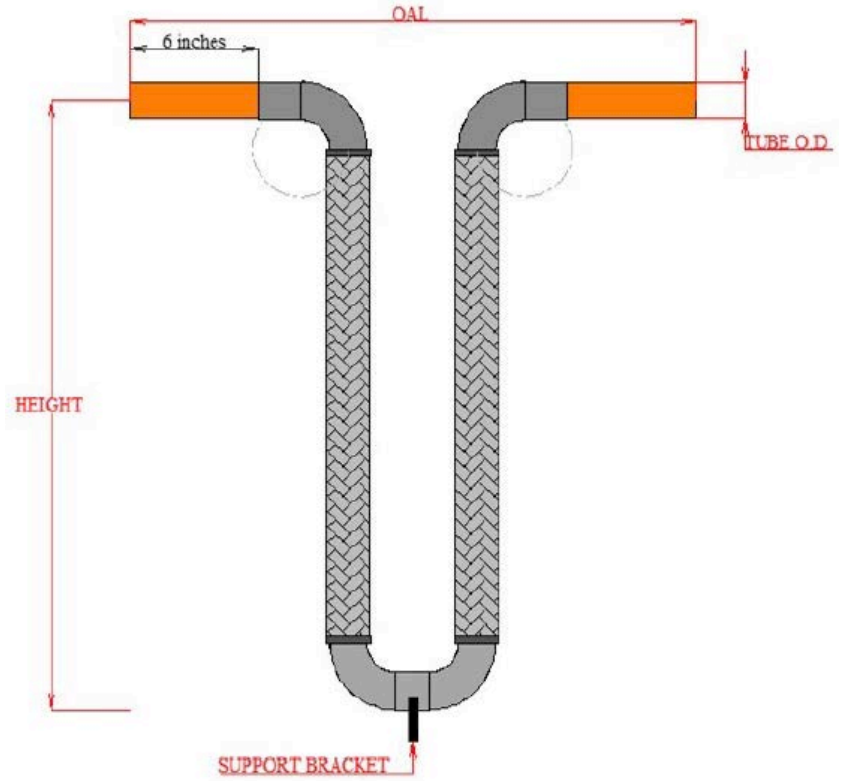

STYLE RFS-ULOOP DATA SHEET

MATERIAL:

Tube: 321 Stainless Steel
 Braid: 304 Stainless Steel
 Ends: Copper Type K
 Misc: 90 304 SS
 Bushing: 316 SS
 Temp: 450 F

Size IN	Tube O.D.	Height IN	OAL IN	Pressure
0.50	0.625	28.00	14.50	700 PSI
0.75	0.875	28.75	20.50	700 PSI
1.00	1.125	29.25	21.25	700 PSI
1.25	1.375	30.75	22.50	700 PSI
1.50	1.500	32.25	23.75	700 PSI
2.00	2.125	34.25	29.00	700 PSI