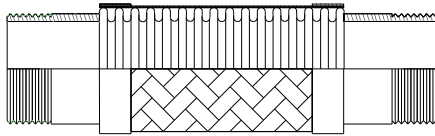

Global-Flex Mfg.

1580 Charles Drive Redding, CA 96003

STYLE # BS

Cross Reference

Metraflex	Style BBS
Mercer/Mason Style	BBF
Senior Flexonics	PCB-BRSW
Unisource	UPCB-BRSW

Bronze Pump Connector Sweat Ends

Part-Number	Size Inches
BS-050	1/2" X 6-1/2"
BS-075	3/4" X 7"
BS-100	1" X 8"
BS-125	1-1/4" X 8-1/2"
BS-150	1-1/2" X 9"
BS-200	2" X 10-1/2"
BS-250	2-1/2" X 12"
BS-300	3" X 12"

STYLE # SB

Stainless Steel Hose Pump Connector Bronze Sweat Ends

Part-Number	Size Inches
SB-050	1/2" X 6-1/2"
SB-075	3/4" X 7"
SB-100	1" X 8"
SB-125	1-1/4" X 8-1/2"
SB-150	1-1/2" X 9"
SB-200	2" X 10-1/2"
SB-250	2-1/2" X 12"
SB-300	3" X 12"

Global-Flex Mfg.

1580 Charles Drive Redding, CA 96003

STYLE # BM

Cross Reference

Mason

Metraflex

Senior Flexonics

Unisource

BBF

Style BBT

PCB-BRMT

UPCB-BRMP

Bronze Pump Connectors Bronze MPT Ends

Part-Number	Size Inches
BM-050	1/2" X 6-1/2"
BM-075	3/4" X 7"
BM-100	1" X 8"
BM-125	1-1/4" X 8-1/2"
BM-150	1-1/2" X 9"
BM-200	2" X 10-1/2"
BM-250	2-1/2" X 12"
BM-300	3" X 12"