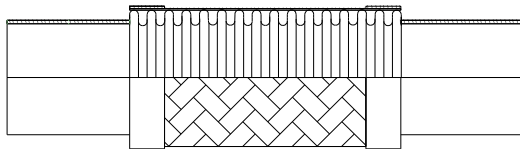

STYLE # BV

Cross Reference

Anaconda

Metraflex

Mercer Mason

Unisource

FX,FY

RAF

BBF

VIB

Bronze Vib – Female Copper Sweat Each End

Part-Number	Size Inches
BV-2	1/4 X 7-1/2 to fit 1/4 OD tube
BV-3	3/8 X 8-1/4 to fit 3/8 OD tube
BV-4	3/8 X 9 to fit 1/2 OD tube
BV-5	1/2 X 9-3/4 to fit 5/8 OD tube
BV-6	1/2 X 10 to fit 3/4 OD tube
BV-7	3/4 X 11-1/4 to fit 3/4 OD tube
BV-8	3/4 X 11-1/2 to fit 7/8 OD tube
BV-9	1 X 13 to fit 1-1/8 OD tube
BV-10	1-1/4 X 14-3/4 to fit 1-3/8 OD tube
BV-11	1-1/2 X 17 to fit 1-5/8 OD tube
BV-12	2 X 20 to fit 2-1/8 OD tube
BV-13	2-1/2 X 24 to fit 2-5/8 OD tube
BV-14	3 X 27 to fit 3-1/3 OD tube
BV-15	3-1/2 X 32 to fit 3-5/8 OD tube
BV-16	4 X 33 to 4-1/8 OD tube