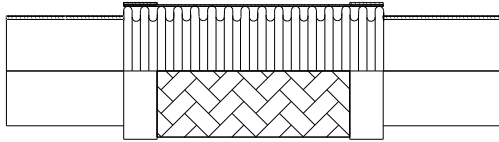

Global-Flex Mfg.

1580 Charles Drive Redding, CA 96003

STYLE # BS

Cross Reference

Metraflex	Style BBS
Mercer/Mason Style	BBF
Senior Flexonics	PCB-BRSW
Unisource	UPCB-BRSW

Bronze Pump Connector Sweat Ends

Part-Number	Size Inches
BS-050	1/2" X 6-1/2"
BS-075	3/4" X 7"
BS-100	1" X 8"
BS-125	1-1/4" X 8-1/2"
BS-150	1-1/2" X 9"
BS-200	2" X 10-1/2"
BS-250	2-1/2" X 12"
BS-300	3" X 12"

STYLE # SB

Stainless Steel Hose Pump Connector Bronze Sweat Ends

Part-Number	Size Inches
SB-050	1/2" X 6-1/2"
SB-075	3/4" X 7"
SB-100	1" X 8"
SB-125	1-1/4" X 8-1/2"
SB-150	1-1/2" X 9"
SB-200	2" X 10-1/2"
SB-250	2-1/2" X 12"
SB-300	3" X 12"

BBF

Style BBT

PCB-BRMT

UPCB-BRMP

Bronze Pump Connectors Bronze MPT Ends

Part-Number	Size Inches
BM-050	1/2" X 6-1/2"
BM-075	3/4" X 7"
BM-100	1" X 8"
BM-125	1-1/4" X 8-1/2"
BM-150	1-1/2" X 9"
BM-200	2" X 10-1/2"
BM-250	2-1/2" X 12"
BM-300	3" X 12"