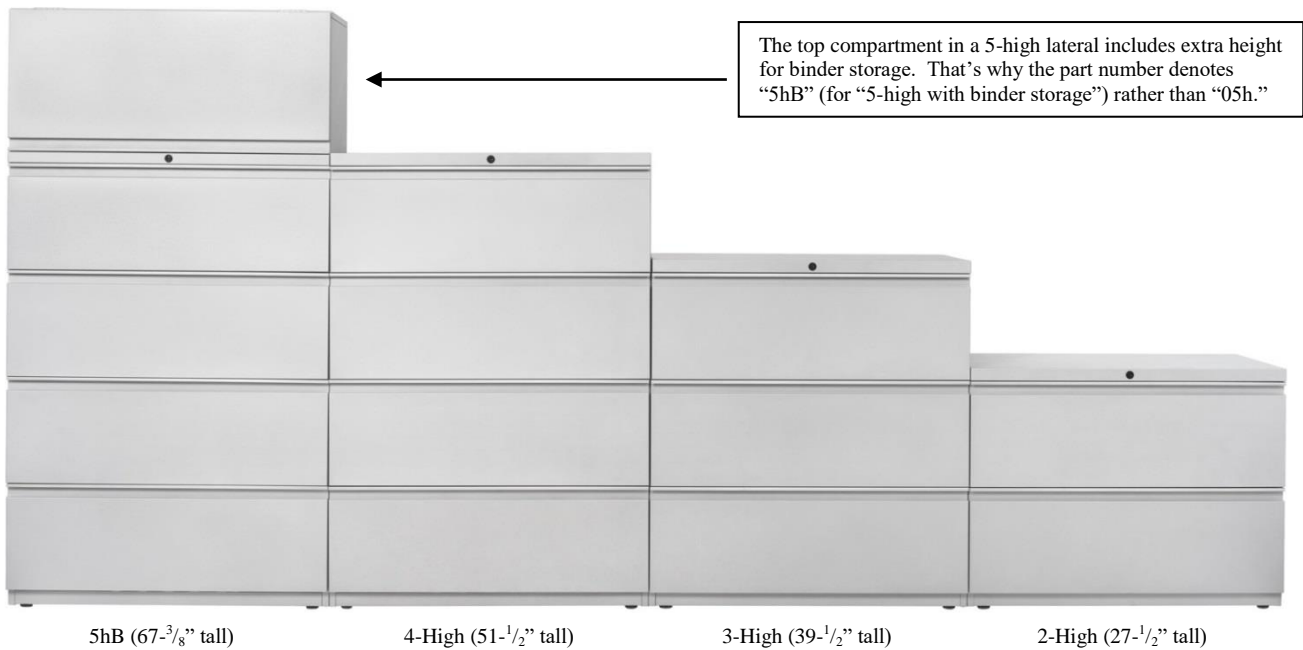

Standard Lateral Files

OLF5hB with a Fixed Shelf

5X-OLF5hB with a Roll-Out Drawer

Optional Soft-Down Flipper Slides (see page 18)

Product No.	H	W	D	Pkg Wt	List Price
2-High Lateral Files					
OLF02h30w	27- ¹ / ₂	30	18	96 lbs	\$833
OLF02h36w	27- ¹ / ₂	36	18	110 lbs	\$888
OLF02h42w	27- ¹ / ₂	42	18	125 lbs	\$977
3-High Lateral Files					
OLF03h30w	39- ¹ / ₂	30	18	130 lbs	\$1,127
OLF03h36w	39- ¹ / ₂	36	18	150 lbs	\$1,201
OLF03h42w	39- ¹ / ₂	42	18	175 lbs	\$1,321
4-High Lateral Files					
OLF04h30w	51- ¹ / ₂	30	18	170 lbs	\$1,388
OLF04h36w	51- ¹ / ₂	36	18	196 lbs	\$1,479
OLF04h42w	51- ¹ / ₂	42	18	225 lbs	\$1,626
5hB Lateral Files with a Fixed Shelf in the Top Position					
OLF5hB30w	67- ³ / ₈	30	18	200 lbs	\$1,737
OLF5hB36w	67- ³ / ₈	36	18	230 lbs	\$1,852
OLF5hB42w	67- ³ / ₈	42	18	260 lbs	\$2,036
5hB Lateral Files with a Roll-Out Drawer in the Top Position					
5X-OLF5hB30w	67- ³ / ₈	30	18	210 lbs	\$1,887
5X-OLF5hB36w	67- ³ / ₈	36	18	245 lbs	\$2,002
5X-OLF5hB42w	67- ³ / ₈	42	18	275 lbs	\$2,186

IMPORTANT: Unless noted otherwise, Metal Arc lateral files do not come standard with counterweights. For stability, counterweights are required for all heights and widths of lateral files unless the cabinet is to be anchored (to a wall or the floor) or ganged properly to another cabinet to prevent tipping. See page 17 for counterweight ordering information.