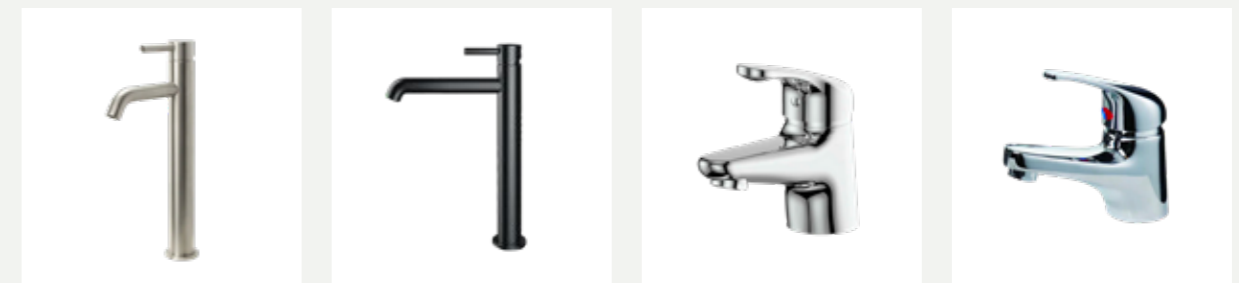

Loft Tall Basin Mixer
Chrome
FWL08268CP

Loft Tall Basin Mixer
Gunmetal
FWL08268GM

Liberty Standard Basin
Mixer Chrome
FWL9809CP

Pioneer Basin Mixer
Chrome
FWP10110CP

Elisa Mini Basin Mixer
Chrome
FWE9828

Cube Tall Basin Mixer
Brushed Nickel
FWCU8268BN

Urban Tall Basin Mixer
Brushed Stainless Steel
FWU1900BS

Carbon Tall Basin Mixer
Satin Black
FWCB9828B

Applause Basin Mixer
Chrome
1212700

Edge Basin Mixer (Fixed)
Chrome
1514700

Sweep Basin Mixer
Chrome
186025500