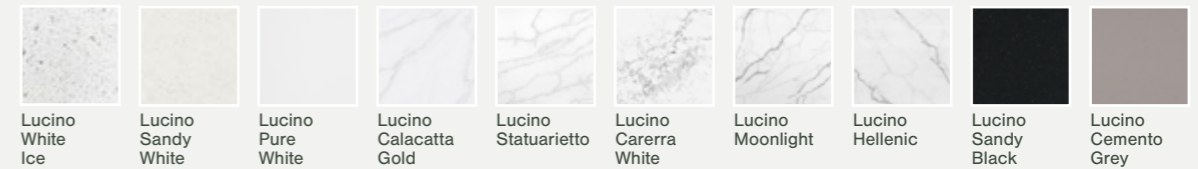

Sefton 900

Wall Mounted Single Drawer Vanity

The Sefton vanity range offers a beautifully crafted fluted drawer front that adds an architecturally inspired natural look to your space. The smaller 900 Sefton option features a single drawer which provides ample storage space even in the smallest of bathrooms.

Choose from a solid surface benchtop with integrated sink option in white, or select from our range of 20mm engineered stone tops with porcelain bowl.

Sizes Available			Finish	Product Code
Width	Height	Depth		
900	400	470	Natural Lacquered Veneer Finish	SEFTON-900W-V003M002

Tapware not included. See page 80 for full range of tapware.
Mirror & accessories not included.

Option 1 Integrated sink

Option 2 Stone Colours