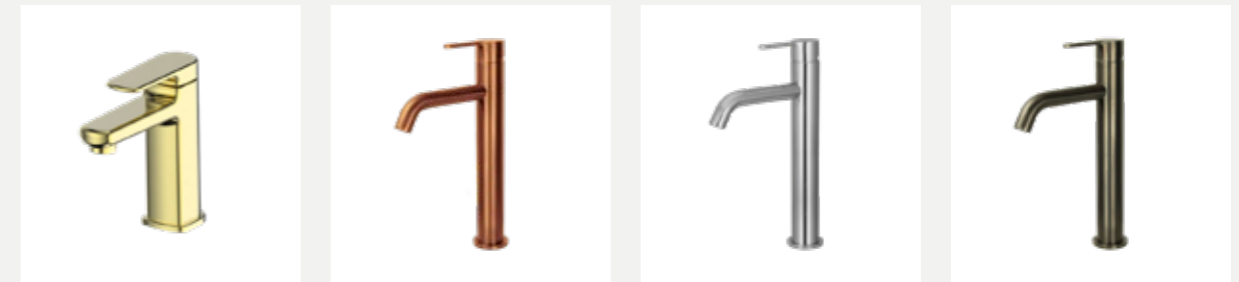

Glint Basin Mixer Chrome
185025510

Glint Basin Mixer Matte
Black
185025517

Glint Basin Mixer Brushed
Nickel
185025511

Glint Basin Mixer Brushed
Nickel & Matte Black
185025518

Vantage Fixed Basin Mixer
Chrome
19703550

Vantage Fixed Basin Mixer
Brushed Nickel
19703551

Vantage Fixed Basin Mixer
Gunmetal
19703559

Vantage Fixed Basin Mixer
Matte Black
19703557

Vantage Fixed Basin Mixer
Brushed Brass
19703556

Loft Tall Basin Mixer
Brushed Copper
FWL08268BC