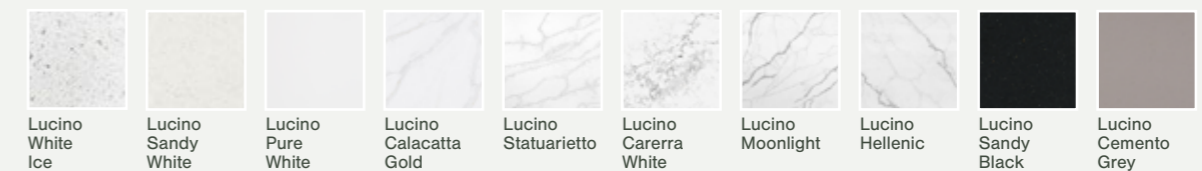

Vancouver

Wall Mounted Four Drawer Open Shelf Vanity

The Vancouver Vanity will make a statement in any bathroom. With a double bowl, four drawer design and the extra space from the open shelf, the Vancouver Vanity offers plenty of storage space for your essentials. Resene black/white paint finish paired with the brushed satin brass pull handles add a touch of classic style and functionality to this stunning vanity design.

Sizes Available			Product Code
Width	Height	Depth	
1600	480	520	V164852

Tapware not included. See page 80 for full range of tapware.
Mirror & accessories not included.

Stone Colours

Cabinet Colours

Open Shelf Colours

Handle 96mm

Vanity Bowls