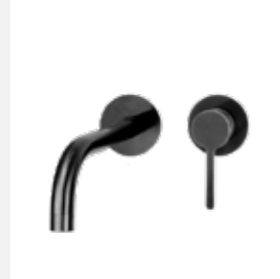

Urban Tall Basin Mixer
Brushed Stainless Steel
FWU1900BS

Carbon Tall Basin Mixer
Satin Black
FWCB9828B

Applause Basin Mixer
Chrome
1212700

Edge Basin Mixer (Fixed)
Chrome
1514700

Sweep Basin Mixer
Chrome
186025500

Elisa Tall Basin Mixer
Chrome
FWE9828B

Loft Standard Basin Mixer
Chrome
FWL08228CP

Tapware & Accessories

Tapware

lucinovannies.co.nz/collections/tapware-range

Urban Wall Mounted Basin Mixer Brushed Stainless
FWU8286BS