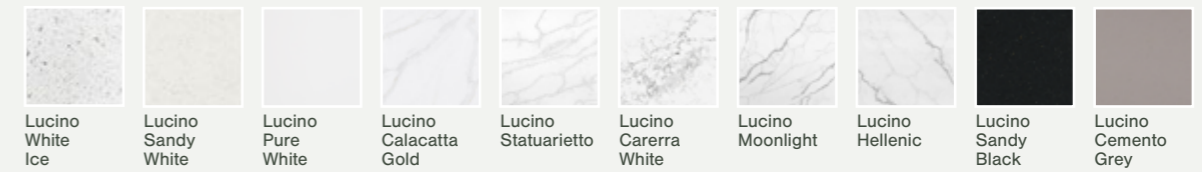

Please note the Architectural Range is made to order.

Stone Top & Waterfall Ends Colours

Cabinet & Open Shelf Colours

Vanity Bowls

Handles

Featured
Lucino Pure White Engineered Stone, Sweden Elm Cabinet, Akitio K466 Bowl, Pescara Black Handle, Flint Wall Mounted Basin Mixer FWf8286GM Gunmetal