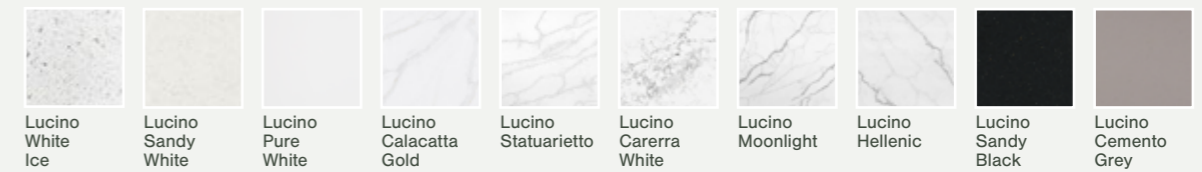

Teichelmann

Wall Mounted Double Drawer Vanity

Introducing the Teichelmann Vanity, a symphony of style and functionality. The double drawer cabinet is made from American Oak and will add practicality and warmth to any bathroom. With a double bowl design offering plenty of room for busy routines, and stunning stone vanity top, the Teichelmann Vanity is a beautiful, functional addition to your space.

Sizes Available			Product Code
Width	Height	Depth	
1200	495	460	T124946

*Tapware not included. See page 80 for full range of tapware.
Mirror & accessories not included.*

Please note the Architectural Range is made to order.

Stone Colours