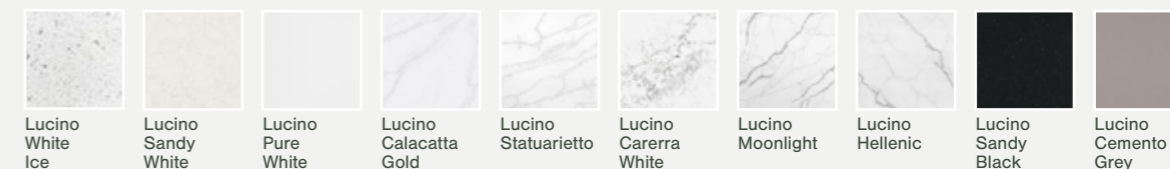

Stone Colours

Cabinet Colours

Handles

Vanity Bowls