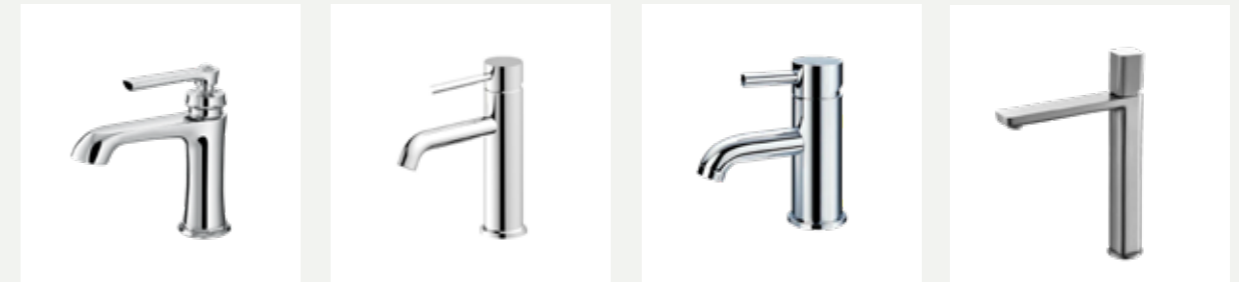

Liberty Standard Basin
Mixer Chrome
FWL9809CP

Pioneer Basin Mixer
Chrome
FWP10110CP

Elisa Mini Basin Mixer
Chrome
FWE9828

Cube Tall Basin Mixer
Brushed Nickel
FWCU8268BN