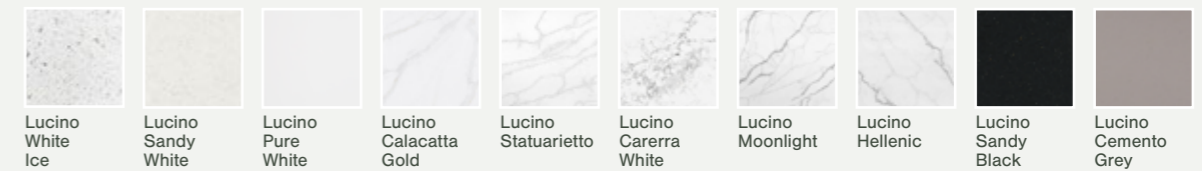

Stone Colours

Cabinet Colours

Handles

Vanity Bowls

Featured
Lucino Sandy White Engineered Stone Top,
Supermatte PET White Cabinet, Anaweka K105B
Bowl, 40 Degree Handle, Carbon Tall Basin Mixer
FWCB9828B Satin Black