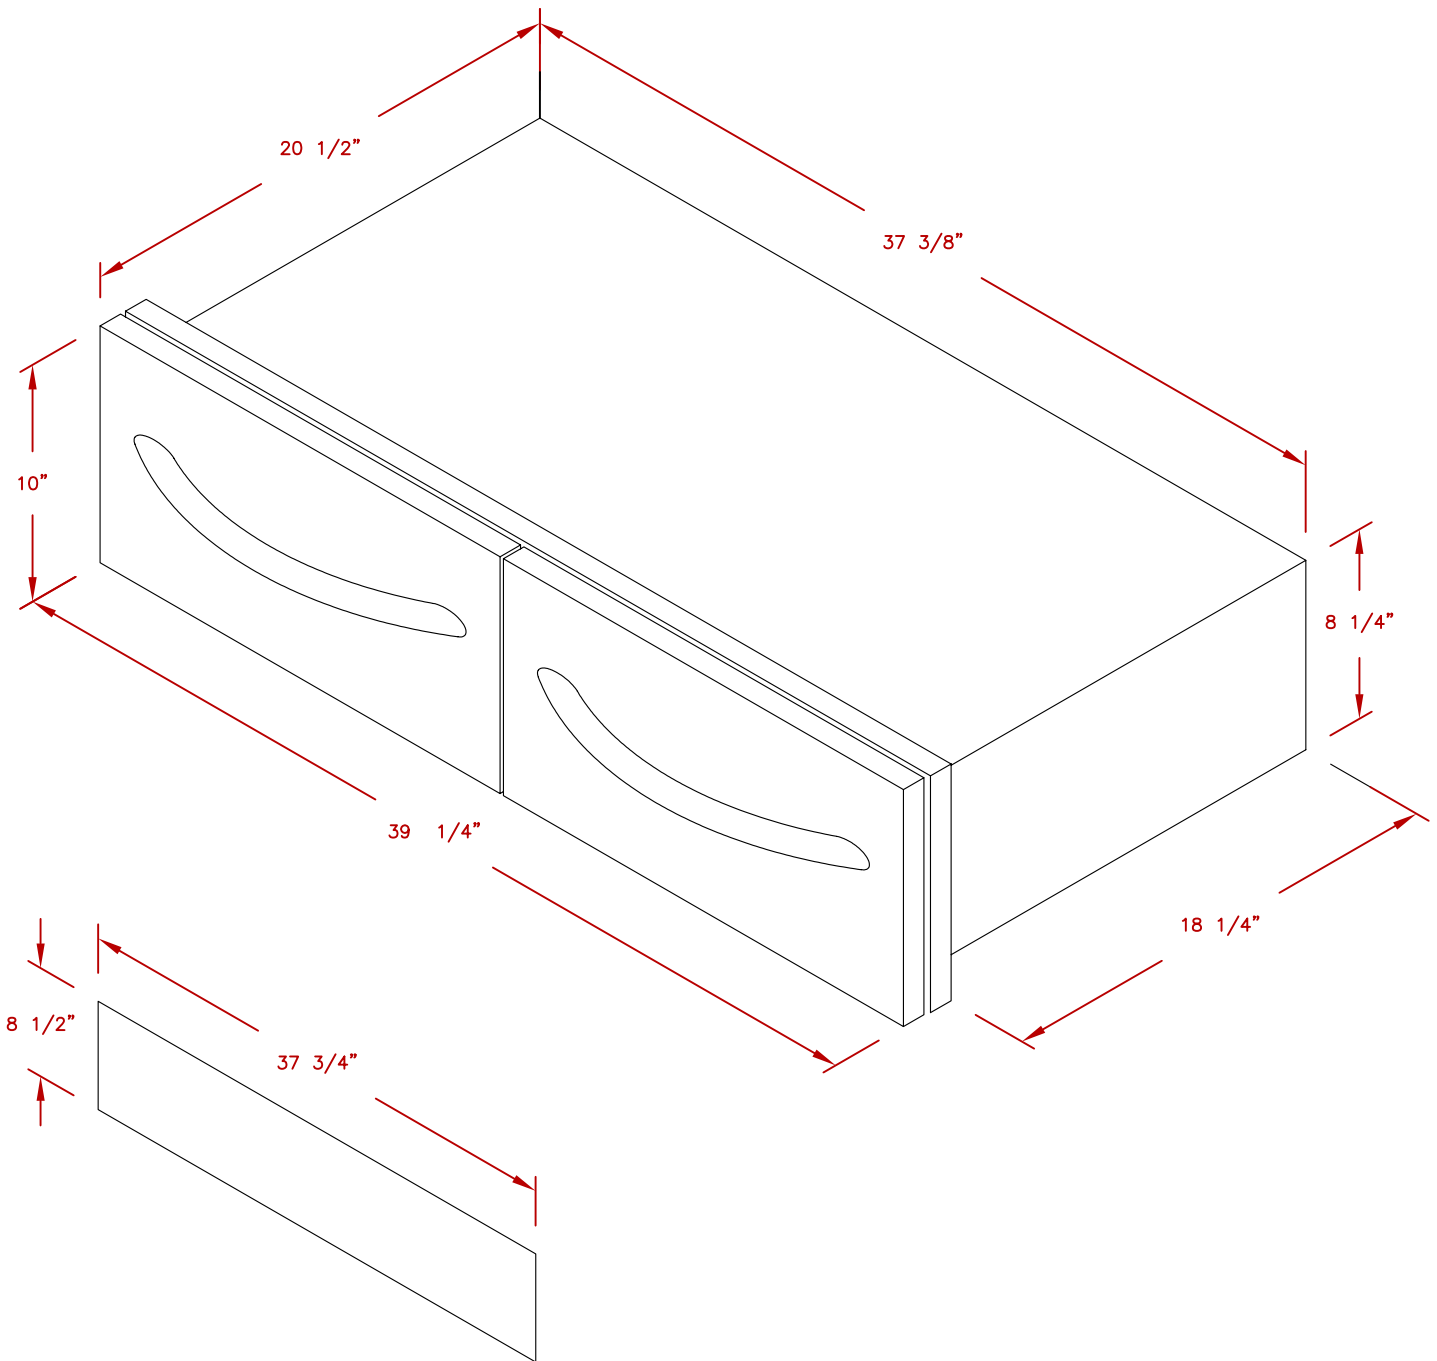

LINE	BBQ LINE
MODEL	2 DRAWER HORIZONTAL
NUM	

CUT OUT DIMENSIONS

TITLE
2015 BARBECUE LINE
DOORS & DRAWERS
2 DRAWER HORIZONTAL

SCALE:

DWG NO.
BBQ08867

DWG BY
G.GARCIA

REVISED

REV. DESCR.