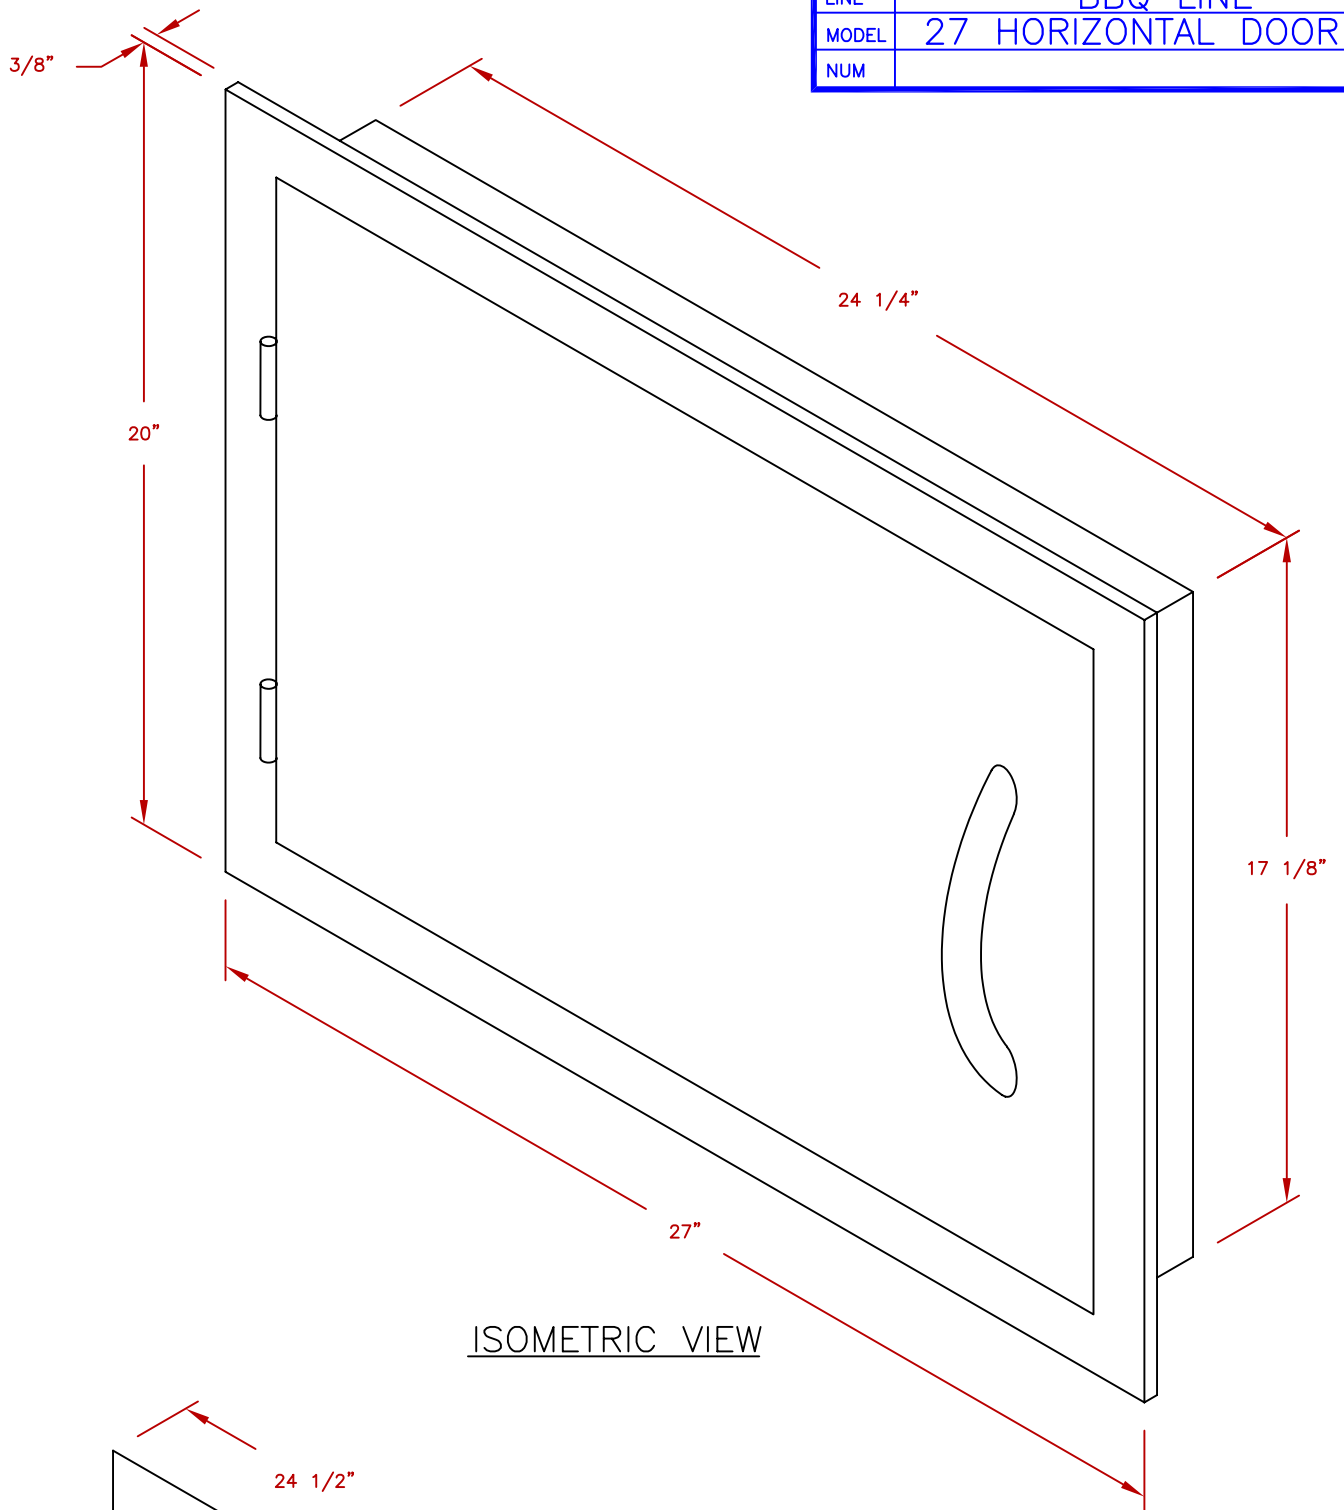

LINE	BBQ LINE
MODEL	27 HORIZONTAL DOOR
NUM	

ISOMETRIC VIEW

CUT OUT DIMENSIONS

TITLE	2015 BARBECUE LINE DOORS & DRAWERS 27 HORIZONTAL DOOR	
-------	---	--

SCALE:	
REVISED	

DWG NO.	BBQ07841P-27
REV. DESCR.	

DWG BY	G.GARCIA
DATE	01/01/15