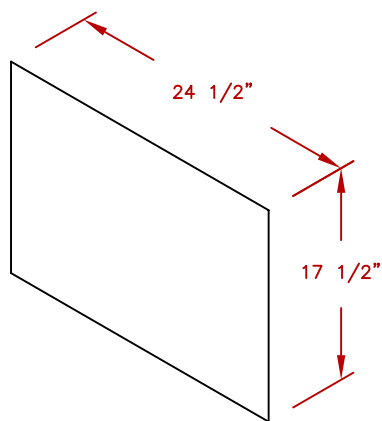

LINE	BBQ LINE
MODEL	27 HORIZONTAL DOOR
NUM	

ISOMETRIC VIEW

CUT OUT DIMENSIONS

TITLE	2015 BARBECUE LINE DOORS & DRAWERS 27 HORIZONTAL DOOR	
-------	---	--

SCALE:	
REVISED	

DWG NO.	BBQ07841P-27
REV. DESCR.	

DWG BY	G.GARCIA
DATE	01/01/15