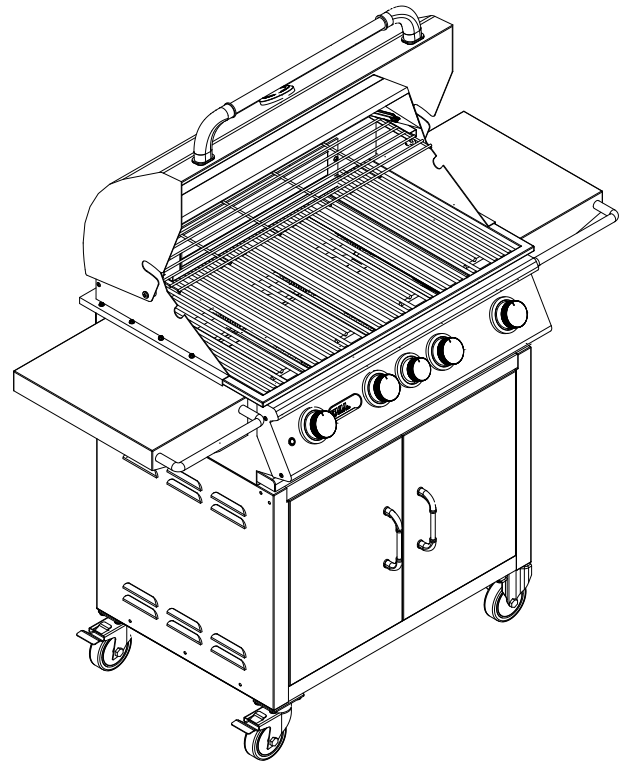

ANGUS PEDESTAL CART SPEC SHEET

ISOMETRIC VIEW

NOTES:
1. SCALE: 3/4" = 1'-0"