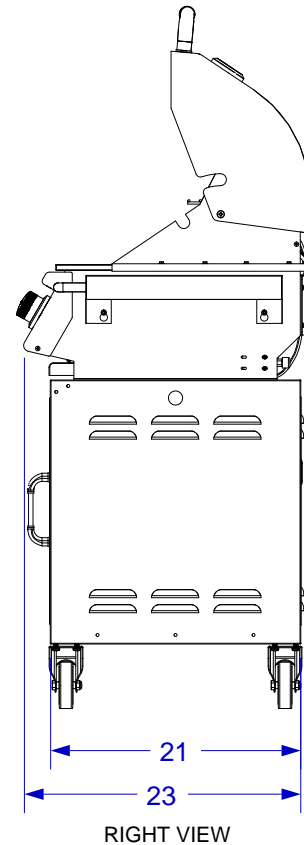

ANGUS PEDESTAL CART SPEC SHEET

ISOMETRIC VIEW

NOTES:
1. SCALE: 3/4" = 1'-0"