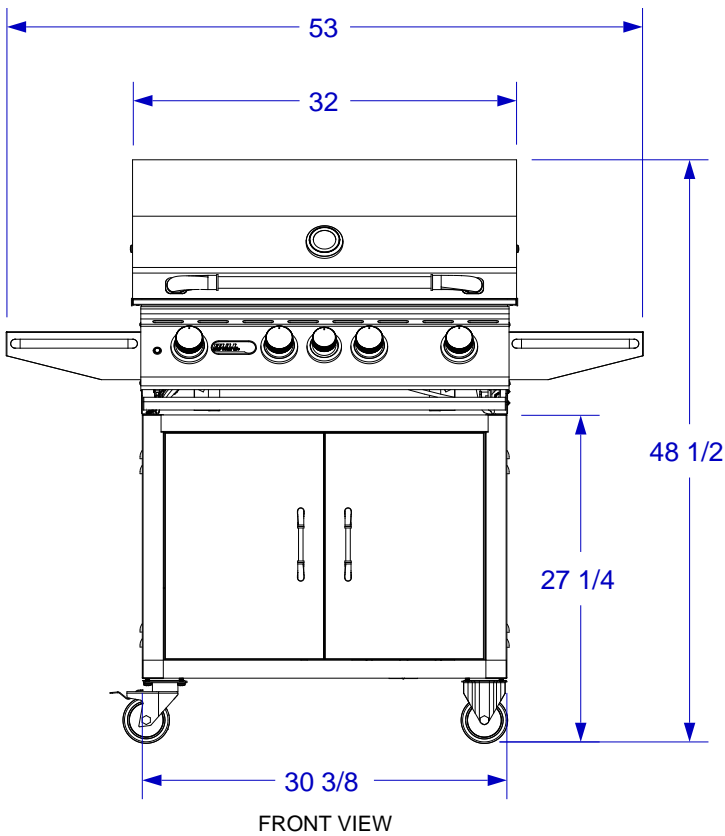

ANGUS PEDESTAL CART SPEC SHEET

ISOMETRIC VIEW

NOTES:
1. SCALE: 3/4" = 1'-0"