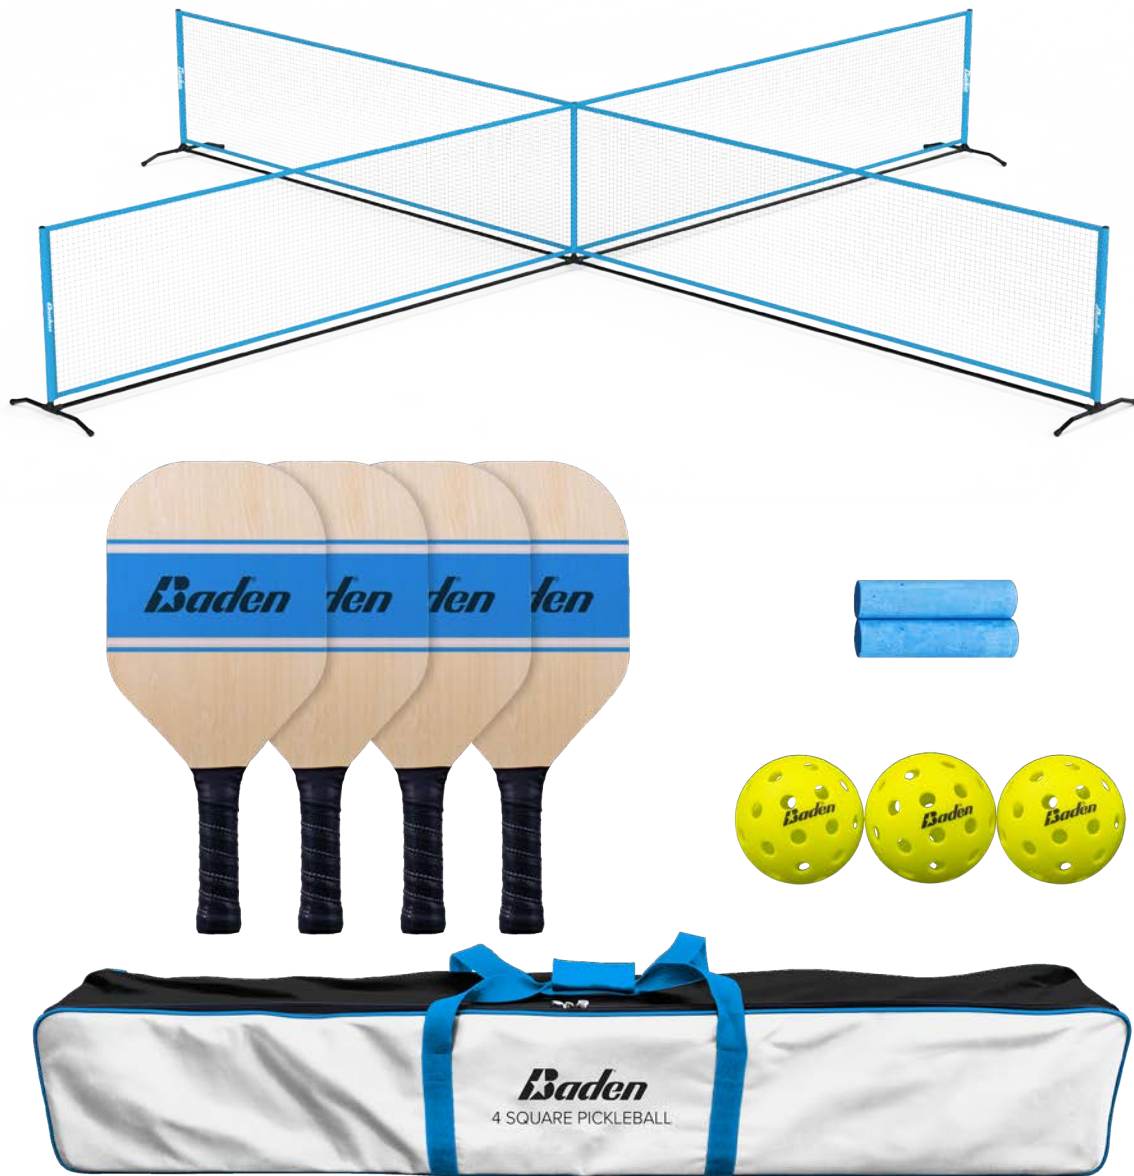

Set includes:

- 2 Official size paddles
- 3 Regulation all surface pickleballs
- Mesh carrying bag for easy storage and transportation.

QPS10-3000

MSRP: \$34.99

RIVAL 40 PICKLEBALL

From serves to slams, dinks and ground strokes, the Baden Rival 40 pickleball is perfect for training and match-play alike. 40-hole construction guarantees true flight in all conditions and the high-visibility neon color helps you to never miss a shot.

This frustration-free design ensures an easy setup and take down.

GRAB & GO

Everything you need fits into one single durable weather-resistant carry bag for easy storage and transportation.

BUILT TOUGH

Durability and stability are key when it comes to pickleball. This set features black powder-coated heavy duty steel poles and a weatherproof net.

Set includes:

- 4 Official size paddles
- 3 Tournament pickleballs
- 1 Official size net

Setup and gameplay instructions
Heavy duty canvas storage/carry bag

G218

MSRP: \$199.99

4 SQUARE PICKLEBALL SET

Elevate your pickleball game with the Baden 4 Square Pickleball for exhilarating matches. This set also converts to a traditional pickleball.

Set includes:

- 4 square net
- 4 Wooden pickleball paddles
- 3 All court pickleballs
- Set-up and game play instructions
- Heavy duty canvas storage/carry bag
- 2 pieces oversized chalk

G219

MSRP: \$179.99